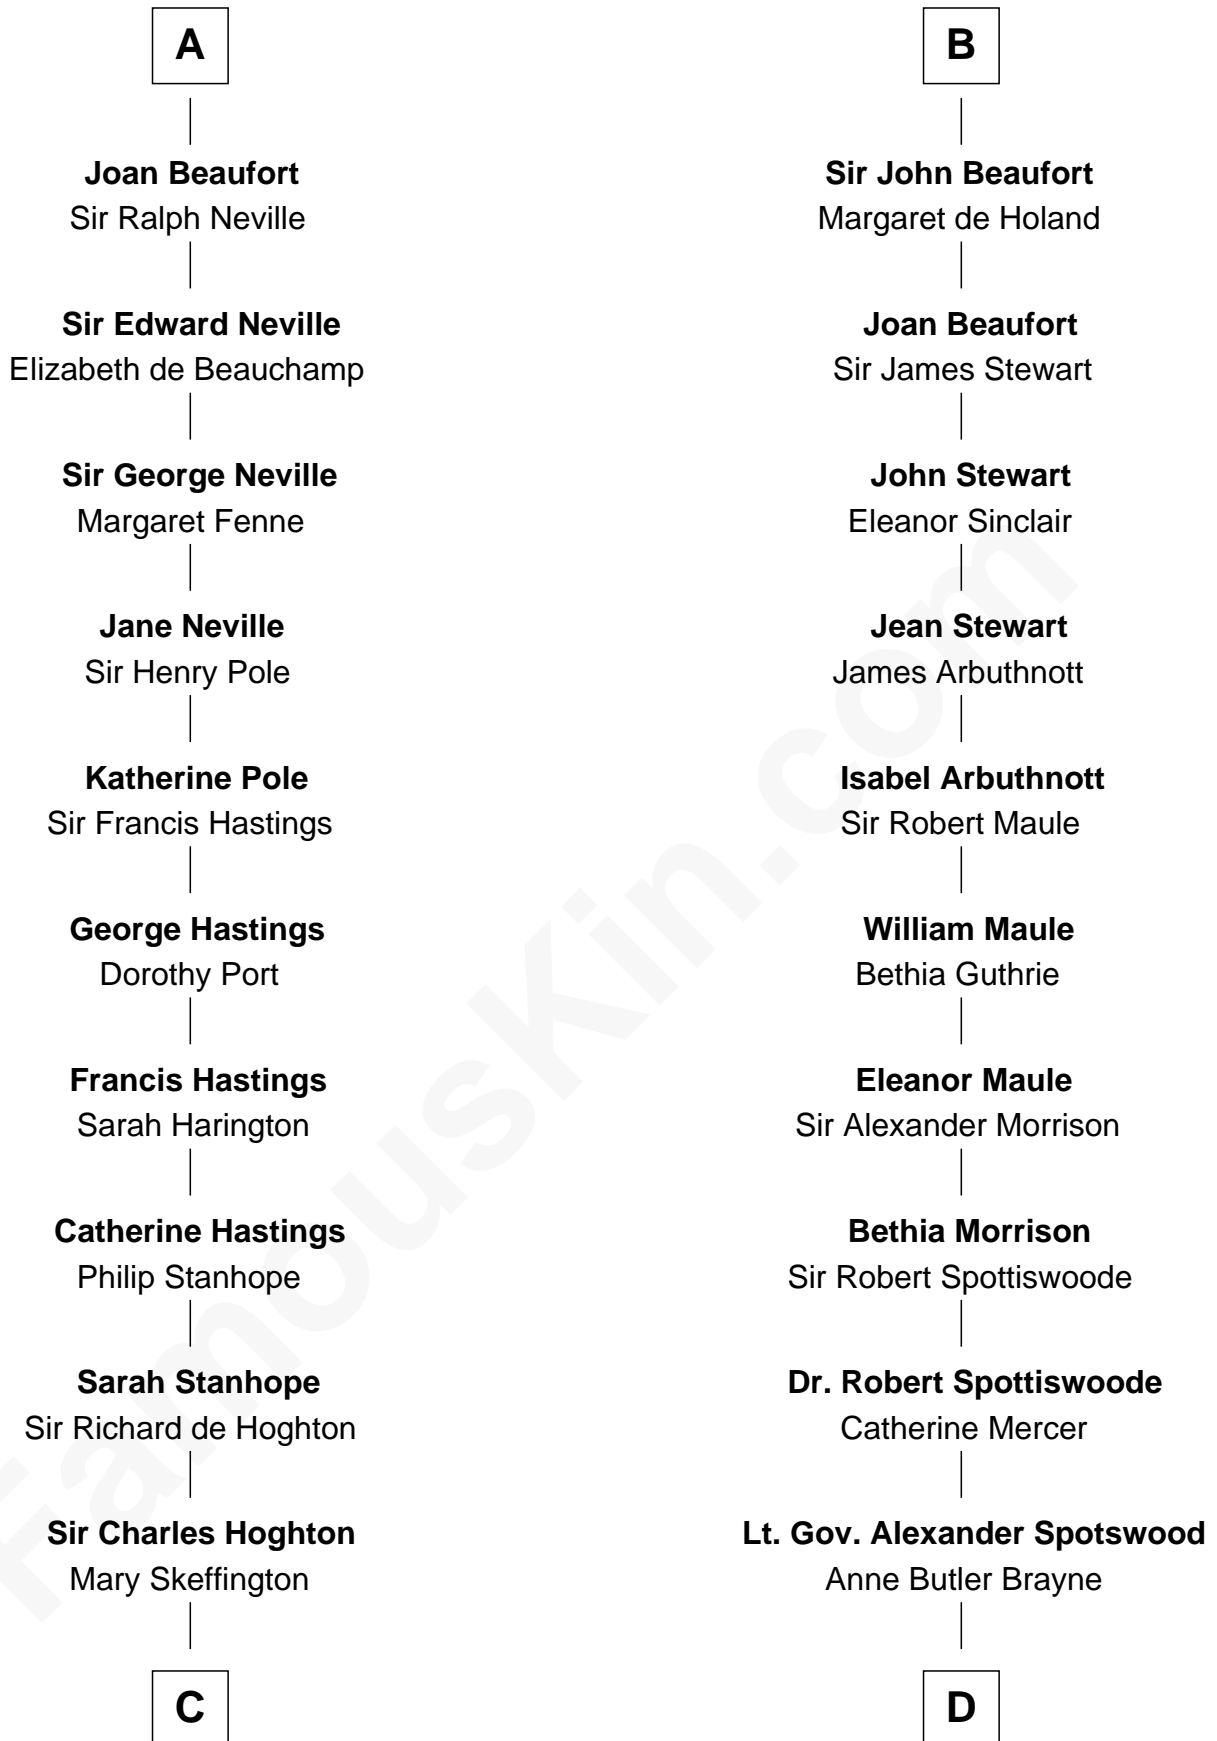

FamousKin.com Relationship Chart of

Lewis Carroll

Author of Alice in Wonderland

21st cousin of

Helen Keller

Author and Activist

Alfonso II, King of Aragon

Sancha of Castile

Edward II, King of England

Edward III, King of England

Philippa of Hainault

John of Gaunt

Katherine Roet

B

C

Lucy Hoghton
Thomas Lutwidge