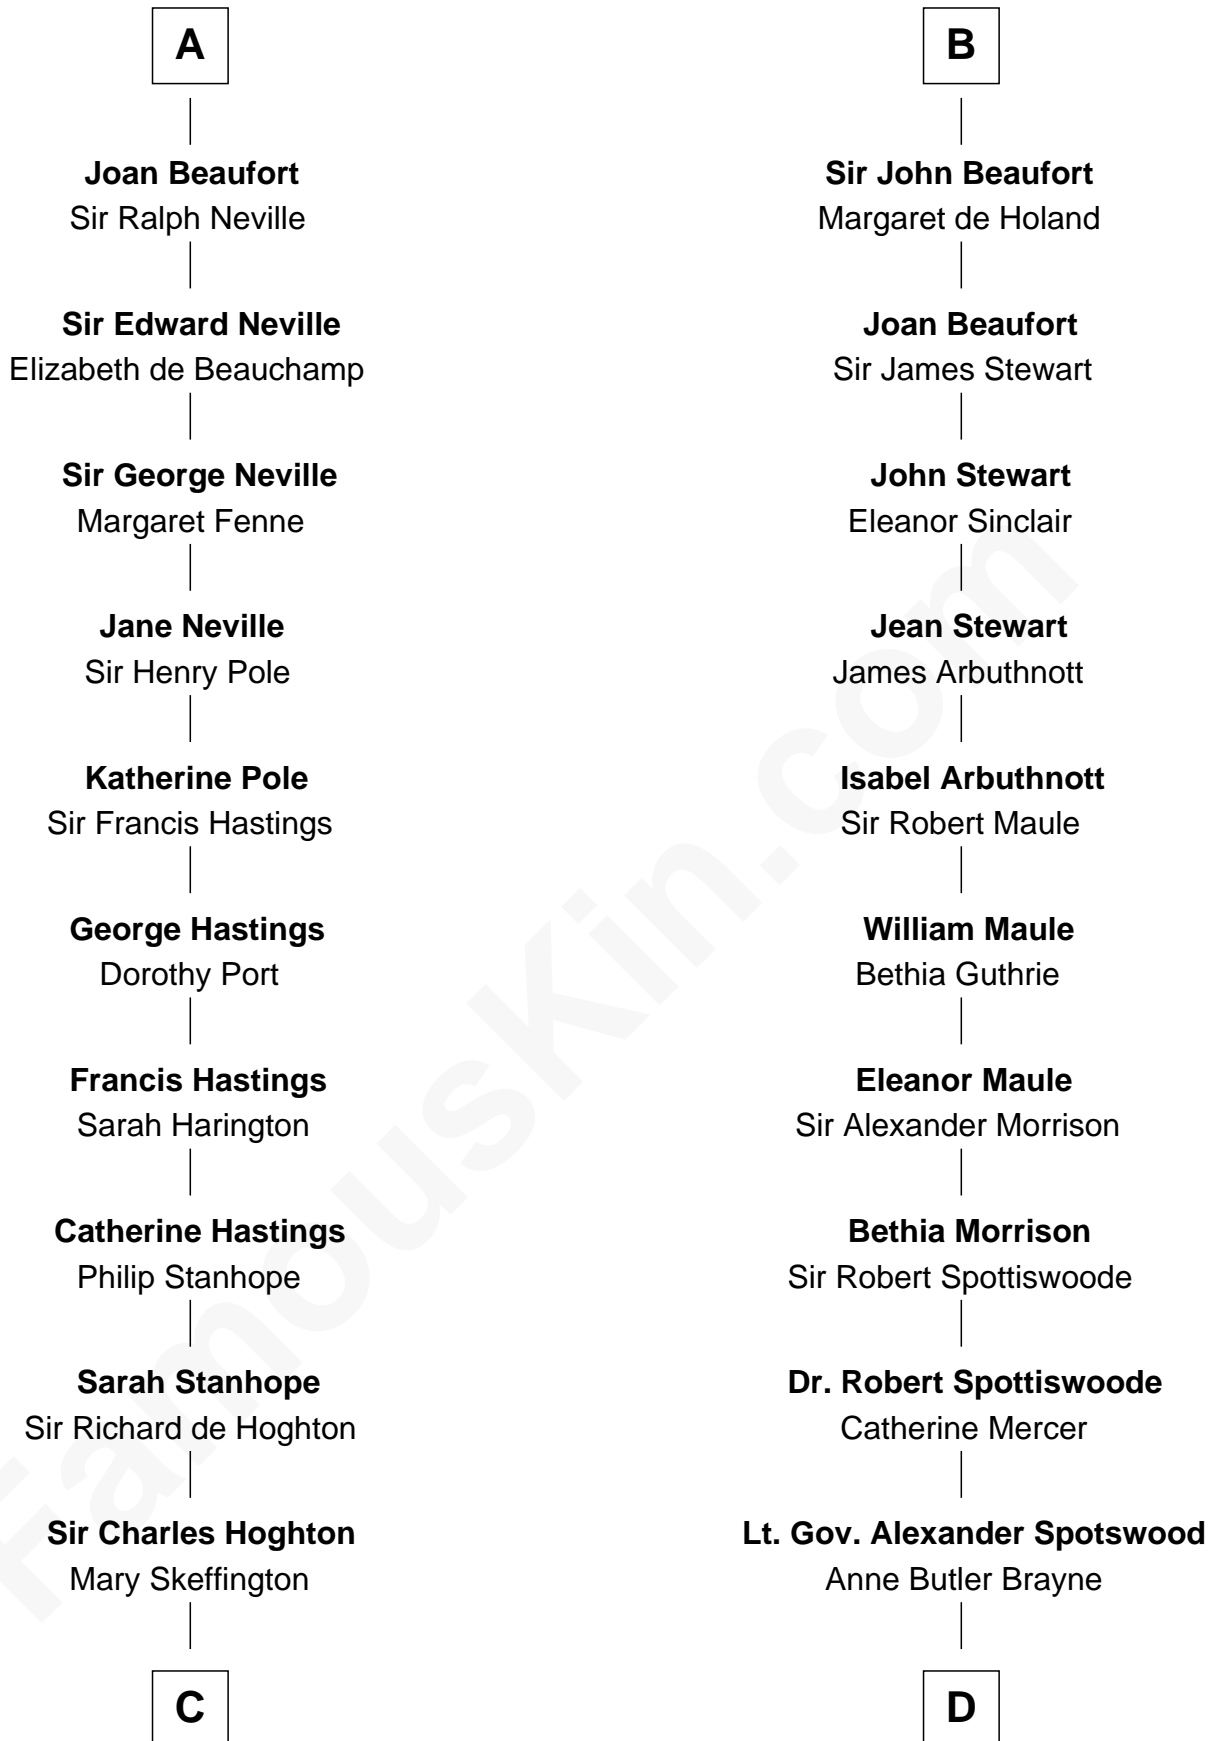

FamousKin.com Relationship Chart of

Lewis Carroll

Author of Alice in Wonderland

21st cousin of

Helen Keller

Author and Activist

William VIII de Montpellier

Eudoxia Comnenus

Maria of Montpellier
Pedro II, King of Aragon

James I, King of Aragon
Yolanda of Hungary

Isabella of Aragon
Philip III, King of France

King Philip IV of France
Joan of Navarre

Isabella of France
Edward II, King of England

Edward III, King of England
Philippa of Hainault

John of Gaunt
Katherine Roet

A

Maria of Montpellier
Pedro II, King of Aragon

James I, King of Aragon
Yolanda of Hungary

Isabella of Aragon
Philip III, King of France

King Philip IV of France
Joan of Navarre

Isabella of France
Edward II, King of England

Edward III, King of England
Philippa of Hainault

John of Gaunt
Katherine Roet

B

C

Lucy Hoghton
Thomas Lutwidge

Henry Lutwidge
Jane Molyneux