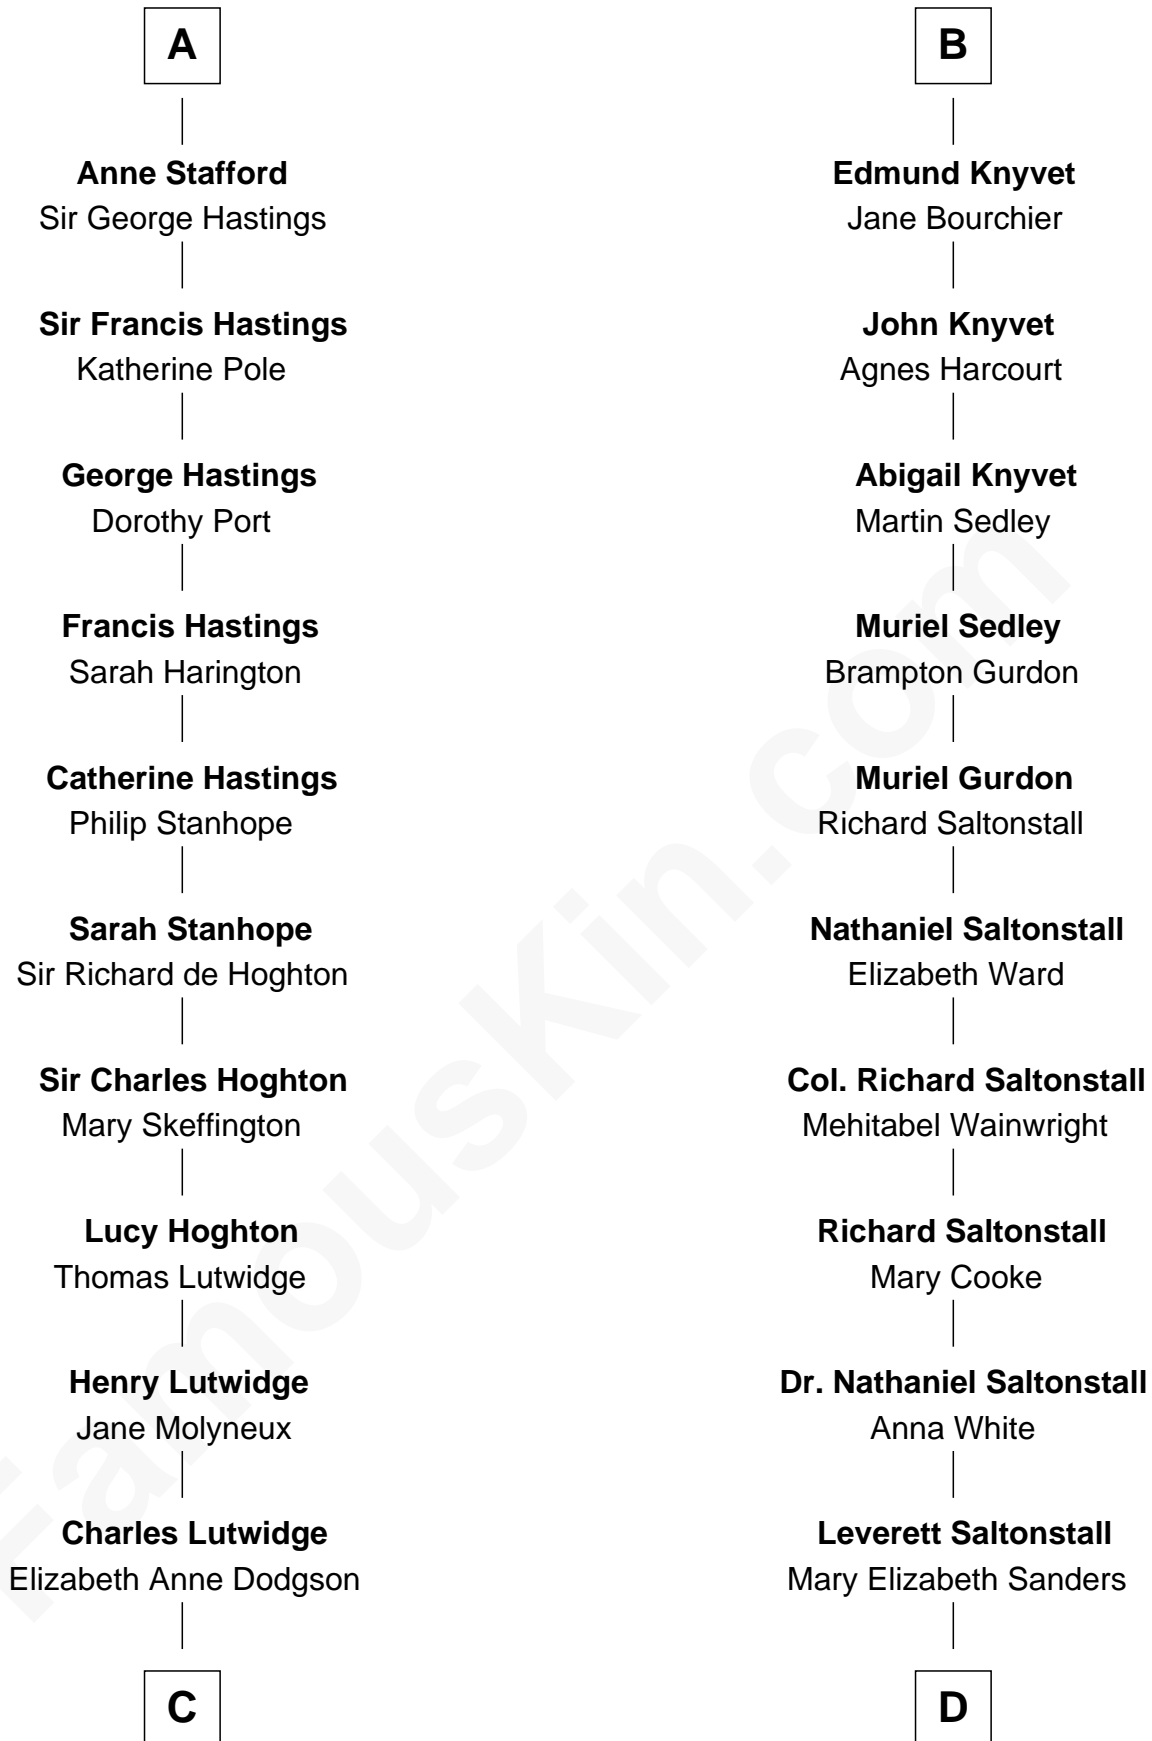

## Relationship Chart of Lewis Carroll

*Author of Alice in Wonderland*

18th cousin 1 time removed of

## Leverett Saltonstall

*55th Governor of Massachusetts*

**Sir Gilbert de Clare**

Joan of Acre

**C**

**Frances Jane Lutwidge**

Rev. Charles Dodgson

**Lewis Carroll**

*Author of Alice in Wonderland*

**D**

**Leverett Saltonstall**

Rose Smith Lee

**Richard Middlecott Saltonstall**

Eleanor Brooks

**Leverett Saltonstall**

*55th Governor of Massachusetts*