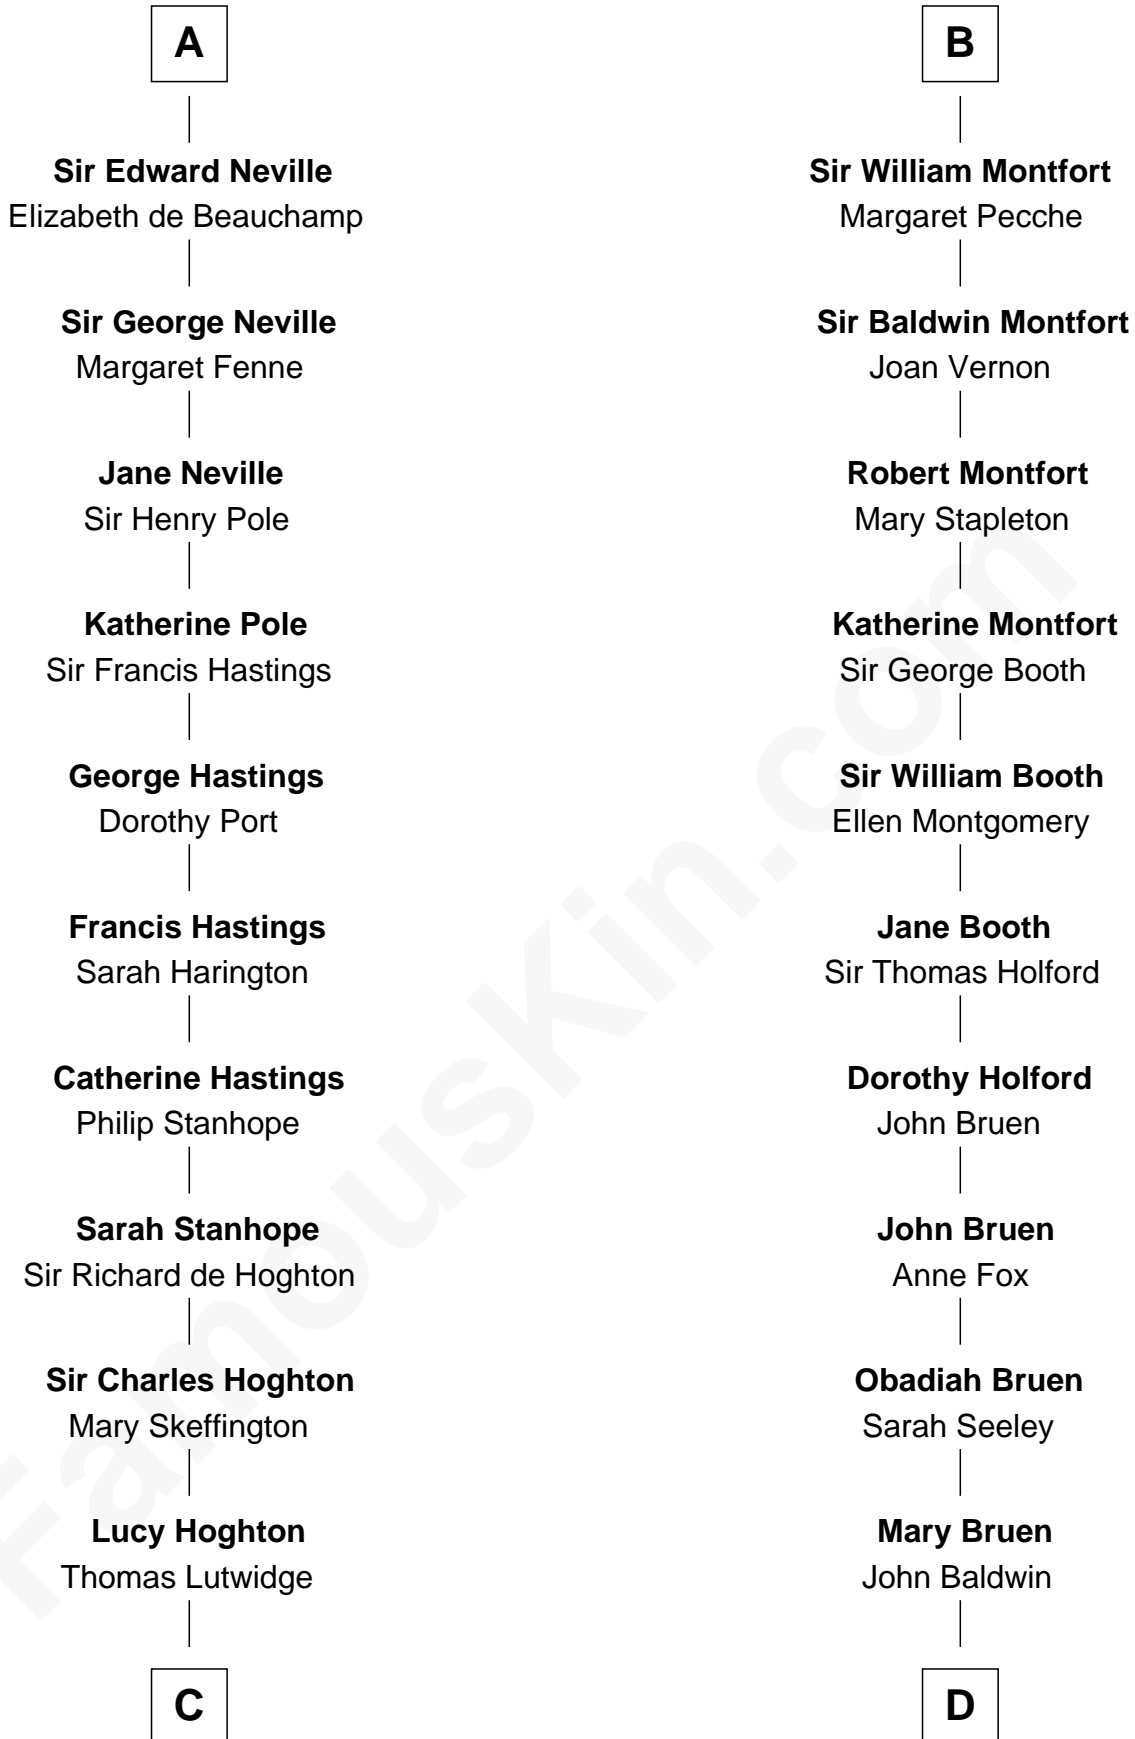

# FamousKin.com Relationship Chart of

**Lewis Carroll**

*Author of Alice in Wonderland*

20th cousin of

**Abraham Baldwin**

*Signer of the U.S. Constitution*

**C**

**Henry Lutwidge**

Jane Molyneux

**Charles Lutwidge**

Elizabeth Anne Dodgson

**Frances Jane Lutwidge**

Rev. Charles Dodgson

**Lewis Carroll**

*Author of Alice in Wonderland*

**D**

**Abigail Baldwin**

Samuel Baldwin

**Timothy Baldwin**

Bathsheba Stone

**Michael Baldwin**

Lucy Dudley

**Abraham Baldwin**

*Signer of the U.S. Constitution*