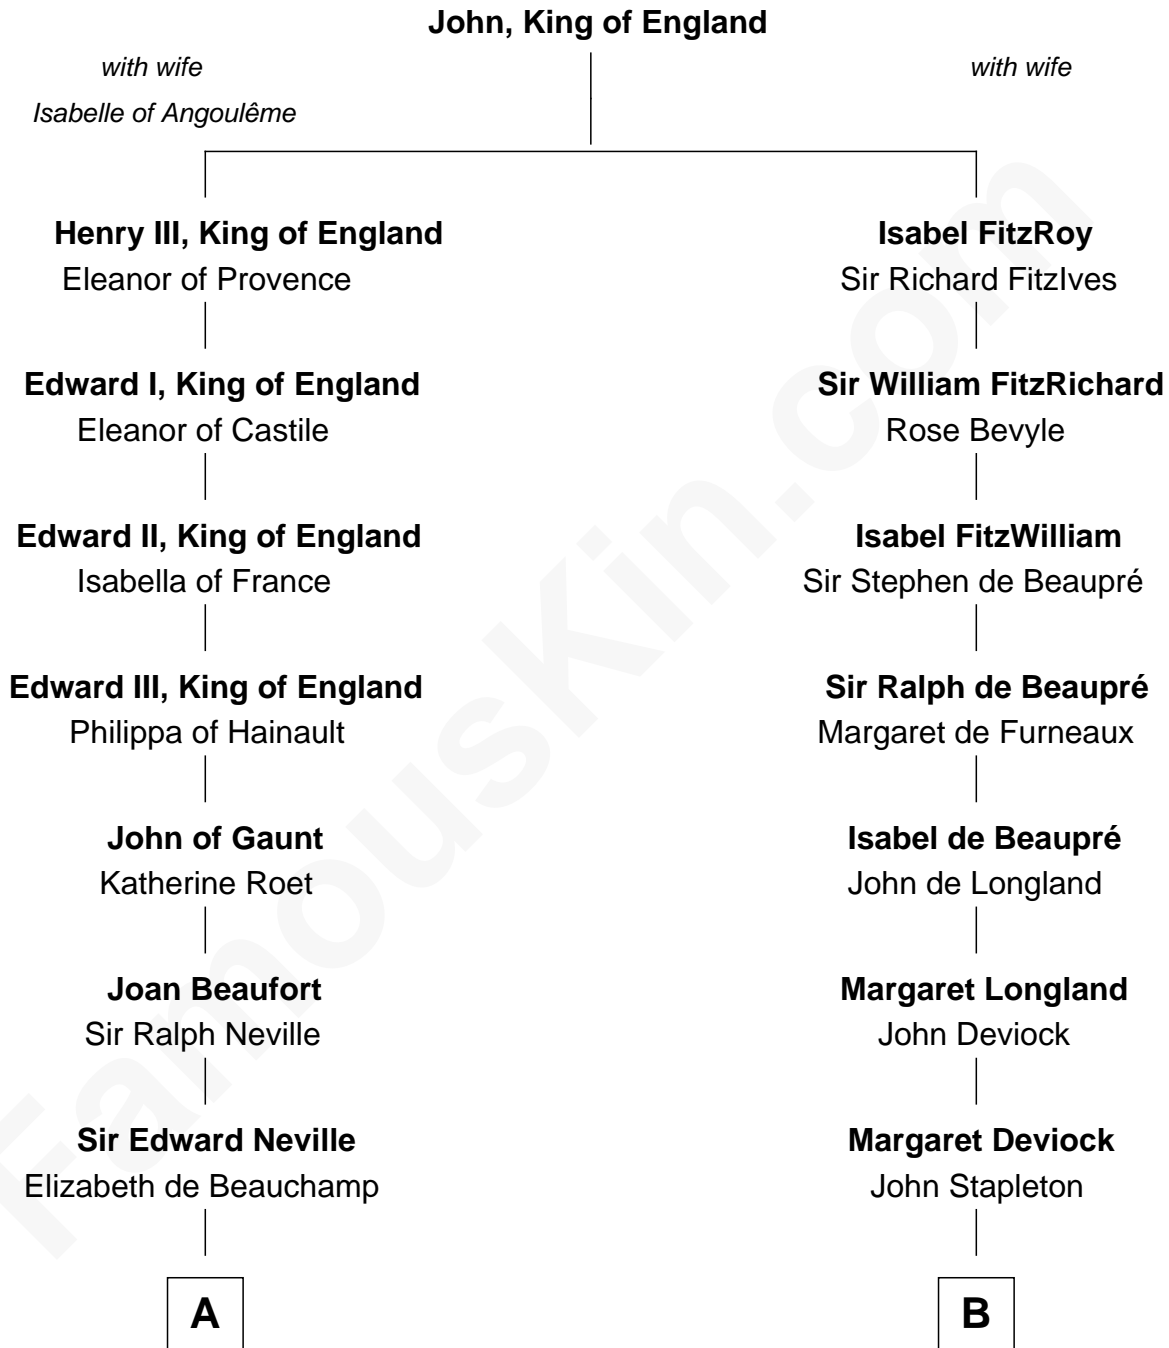

FamousKin.com Relationship Chart of

Lewis Carroll

Author of Alice in Wonderland

19th cousin of

Abraham Baldwin

Signer of the U.S. Constitution

C

Charles Lutwidge
Elizabeth Anne Dodgson

Frances Jane Lutwidge
Rev. Charles Dodgson

Lewis Carroll
Author of Alice in Wonderland

D

Timothy Baldwin
Bathsheba Stone

Michael Baldwin
Lucy Dudley

Abraham Baldwin
Signer of the U.S. Constitution

FamousKin.com