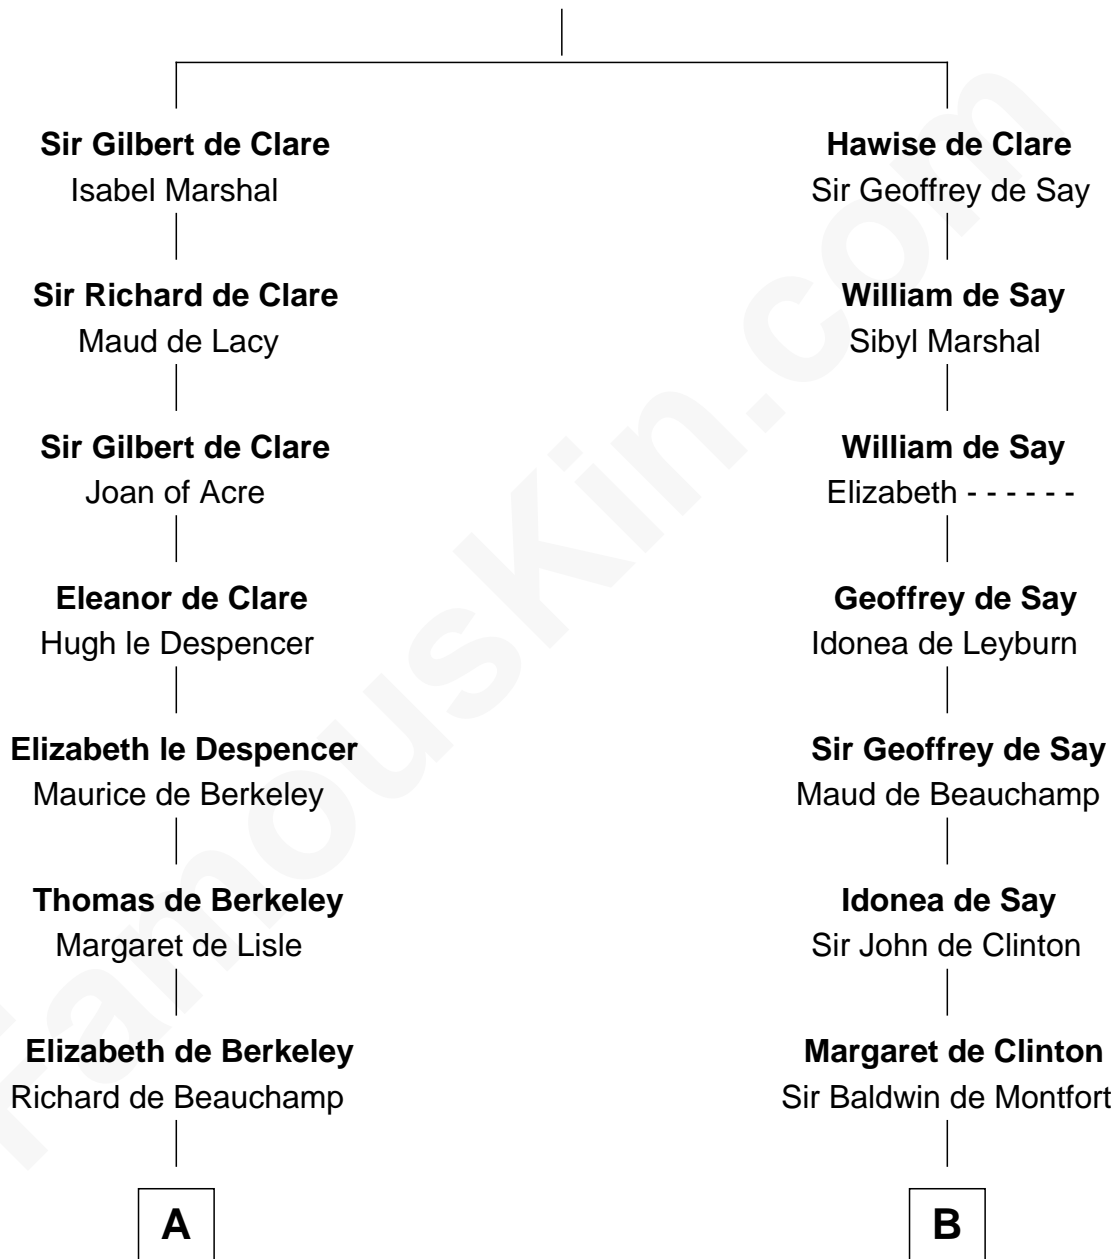

## Relationship Chart of Lewis Carroll

*Author of Alice in Wonderland*

20th cousin 1 time removed of

## Abraham Baldwin

*Signer of the U.S. Constitution*

**Richard de Clare**  
Amice of Gloucester

**C**

**Lucy Hoghton**  
Thomas Lutwidge

**Henry Lutwidge**  
Jane Molyneux

**Charles Lutwidge**  
Elizabeth Anne Dodgson