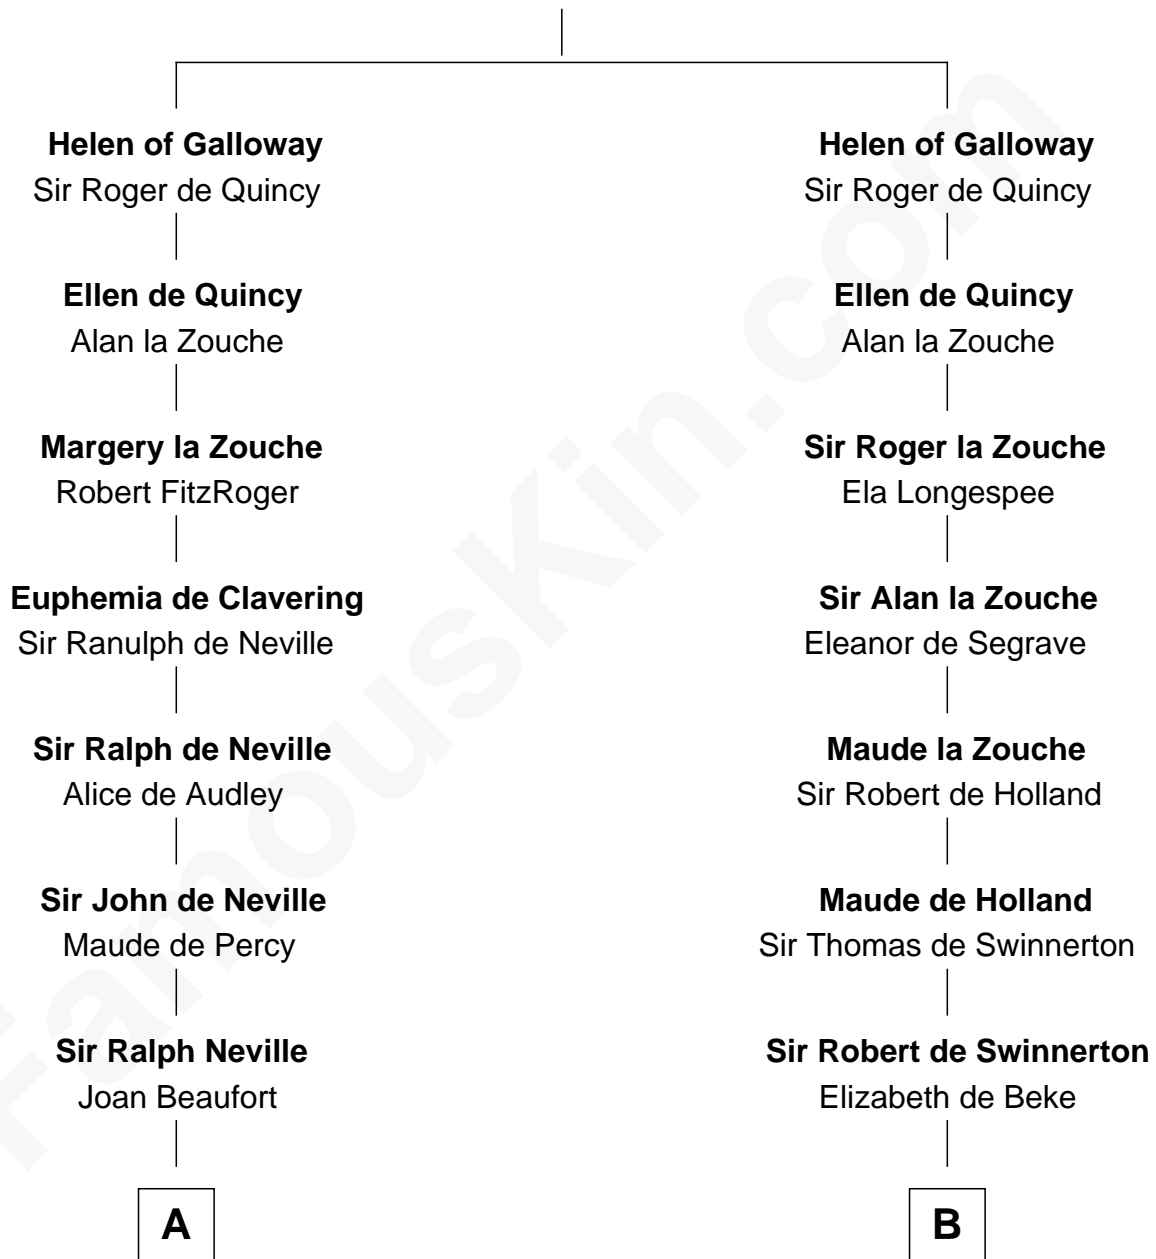

FamousKin.com Relationship Chart of

Lewis Carroll

Author of Alice in Wonderland

20th cousin of

Abraham Baldwin

Signer of the U.S. Constitution

Alan of Galloway

Helen de l'Isle