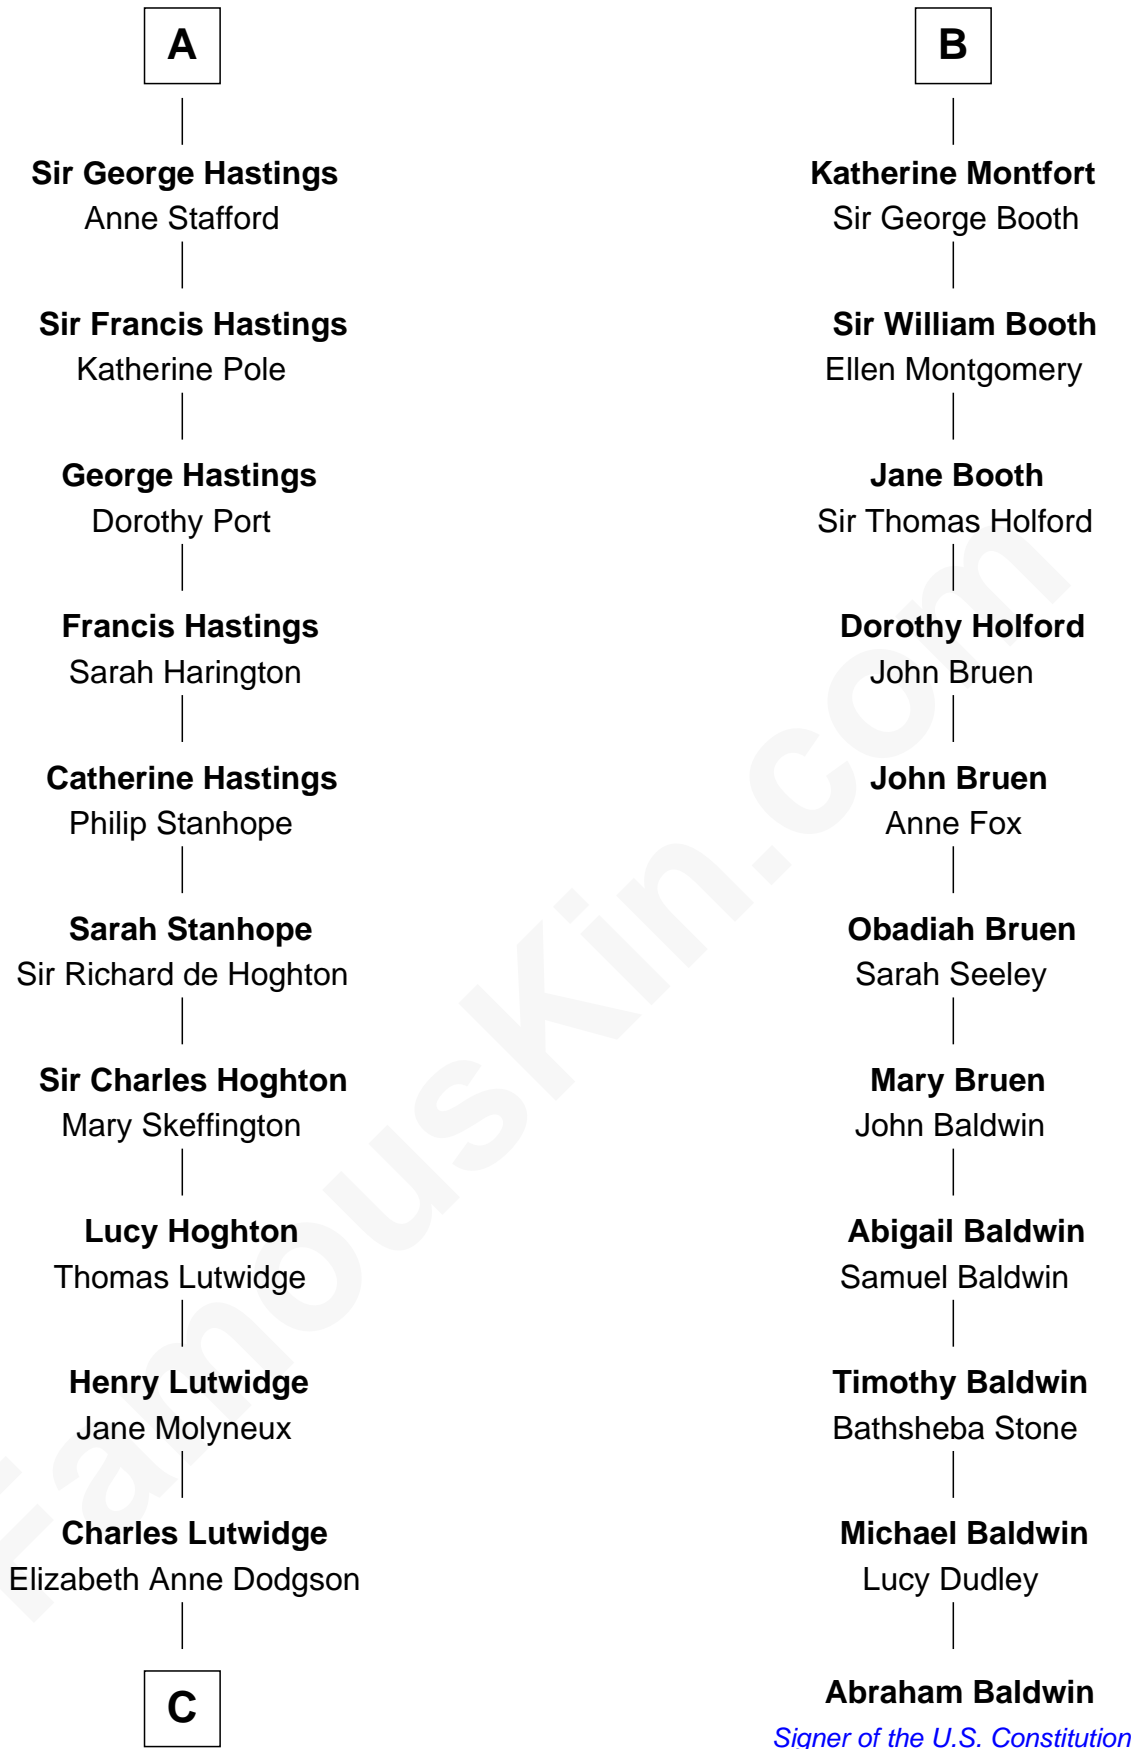

## Relationship Chart of

### Lewis Carroll

*Author of Alice in Wonderland*

17th cousin 1 time removed of

### Abraham Baldwin

*Signer of the U.S. Constitution*

**C**

—  
**Frances Jane Lutwidge**

Rev. Charles Dodgson

—  
**Lewis Carroll**

*Author of Alice in Wonderland*

FamousKin.com