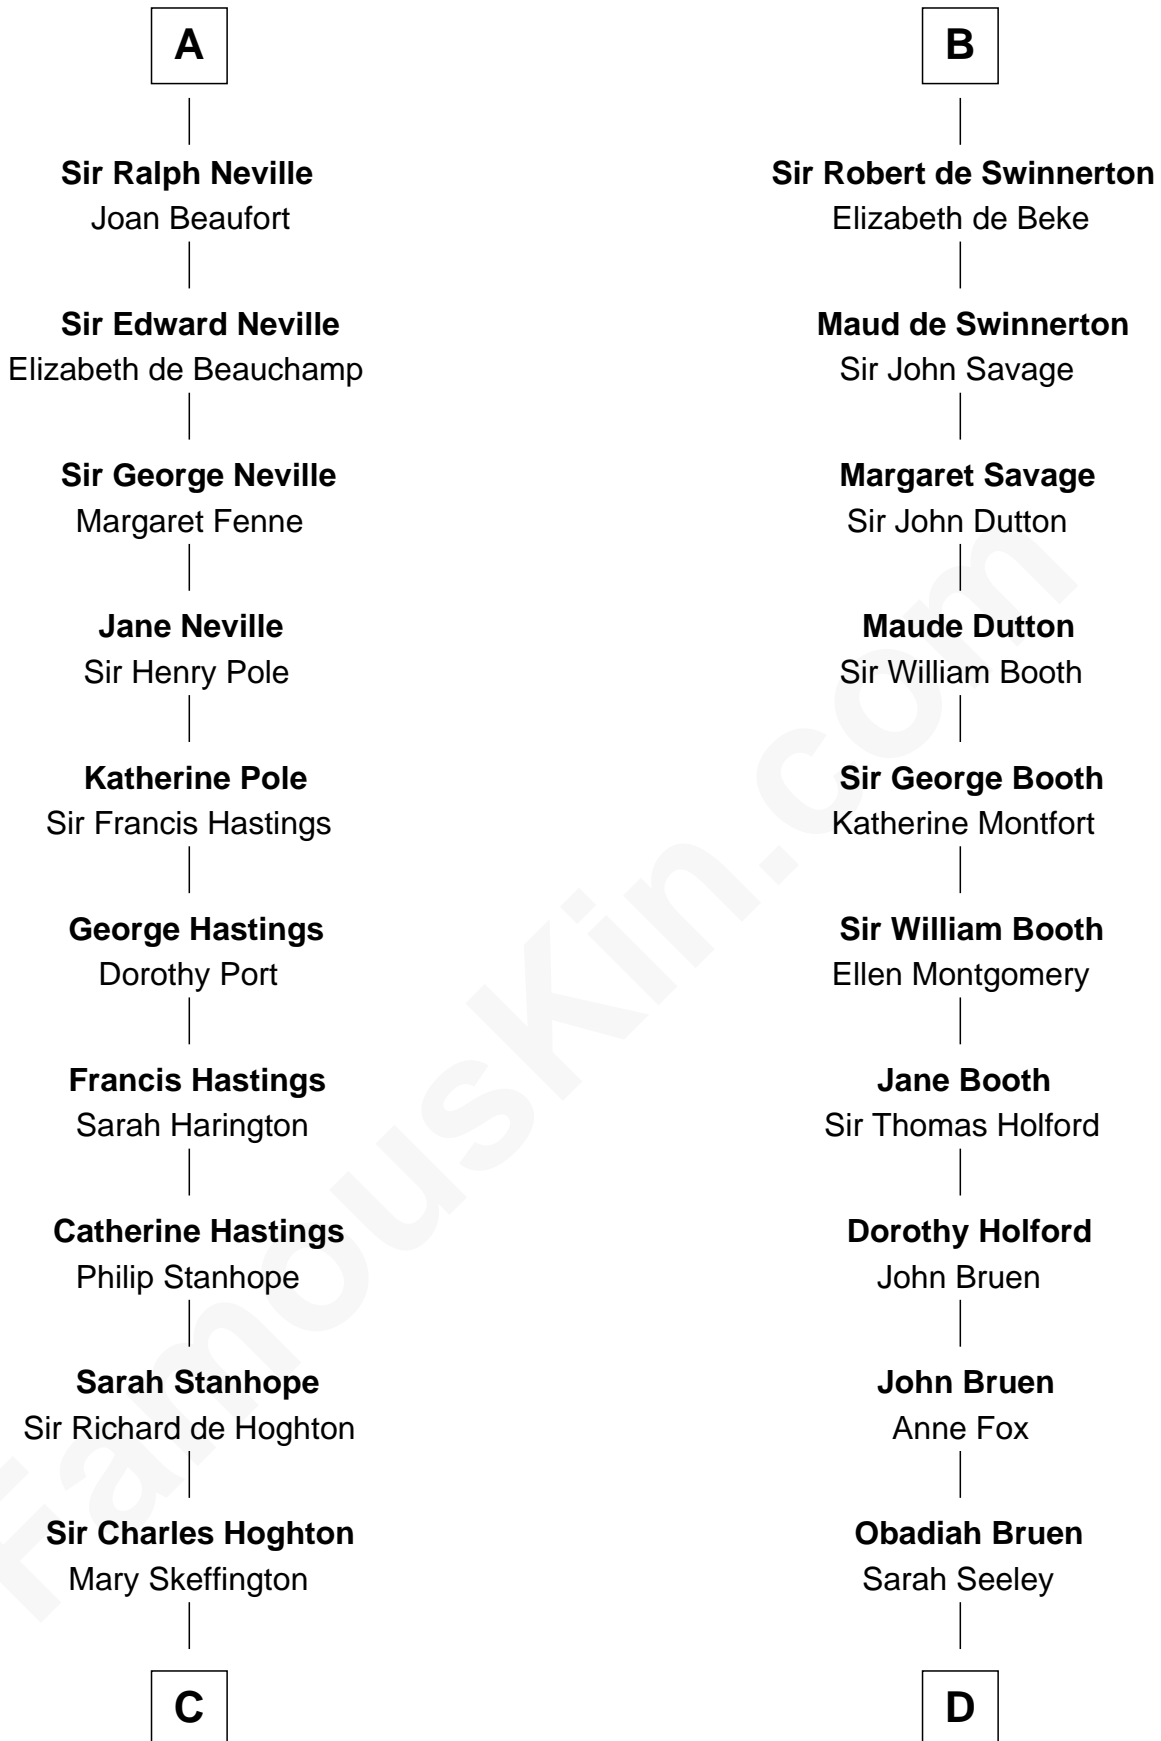

FamousKin.com Relationship Chart of

Lewis Carroll

Author of Alice in Wonderland

21st cousin of

Abraham Baldwin

Signer of the U.S. Constitution

Robert III de Vitre

C

Lucy Hoghton
Thomas Lutwidge

Henry Lutwidge
Jane Molyneux

Charles Lutwidge
Elizabeth Anne Dodgson

Frances Jane Lutwidge
Rev. Charles Dodgson

Lewis Carroll
Author of Alice in Wonderland

D

Mary Bruen
John Baldwin

Abigail Baldwin
Samuel Baldwin

Timothy Baldwin
Bathsheba Stone

Michael Baldwin
Lucy Dudley

Abraham Baldwin
Signer of the U.S. Constitution