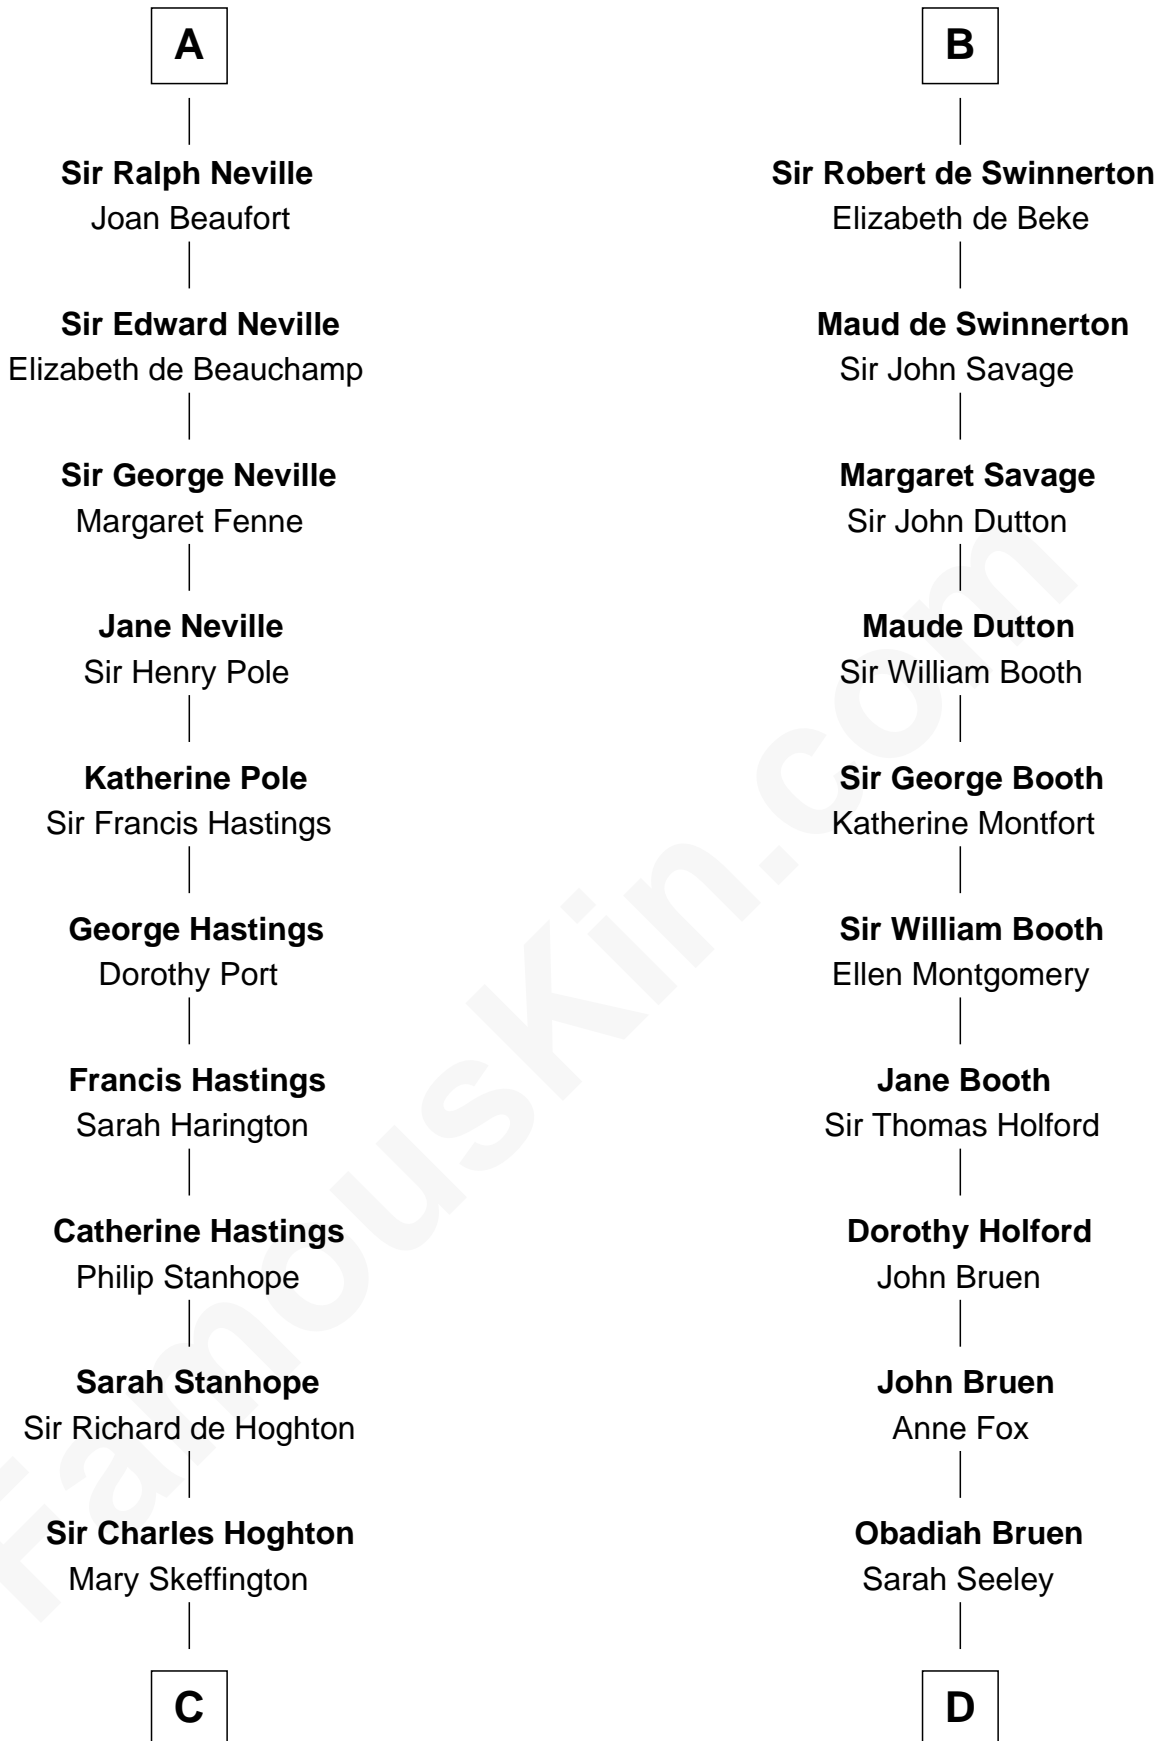

FamousKin.com Relationship Chart of

Lewis Carroll

Author of Alice in Wonderland

21st cousin of

Abraham Baldwin

Signer of the U.S. Constitution

C

Lucy Hoghton
Thomas Lutwidge

Henry Lutwidge
Jane Molyneux

Charles Lutwidge
Elizabeth Anne Dodgson

Frances Jane Lutwidge
Rev. Charles Dodgson

Lewis Carroll
Author of Alice in Wonderland

D

Mary Bruen
John Baldwin

Abigail Baldwin
Samuel Baldwin

Timothy Baldwin
Bathsheba Stone

Michael Baldwin
Lucy Dudley

Abraham Baldwin
Signer of the U.S. Constitution