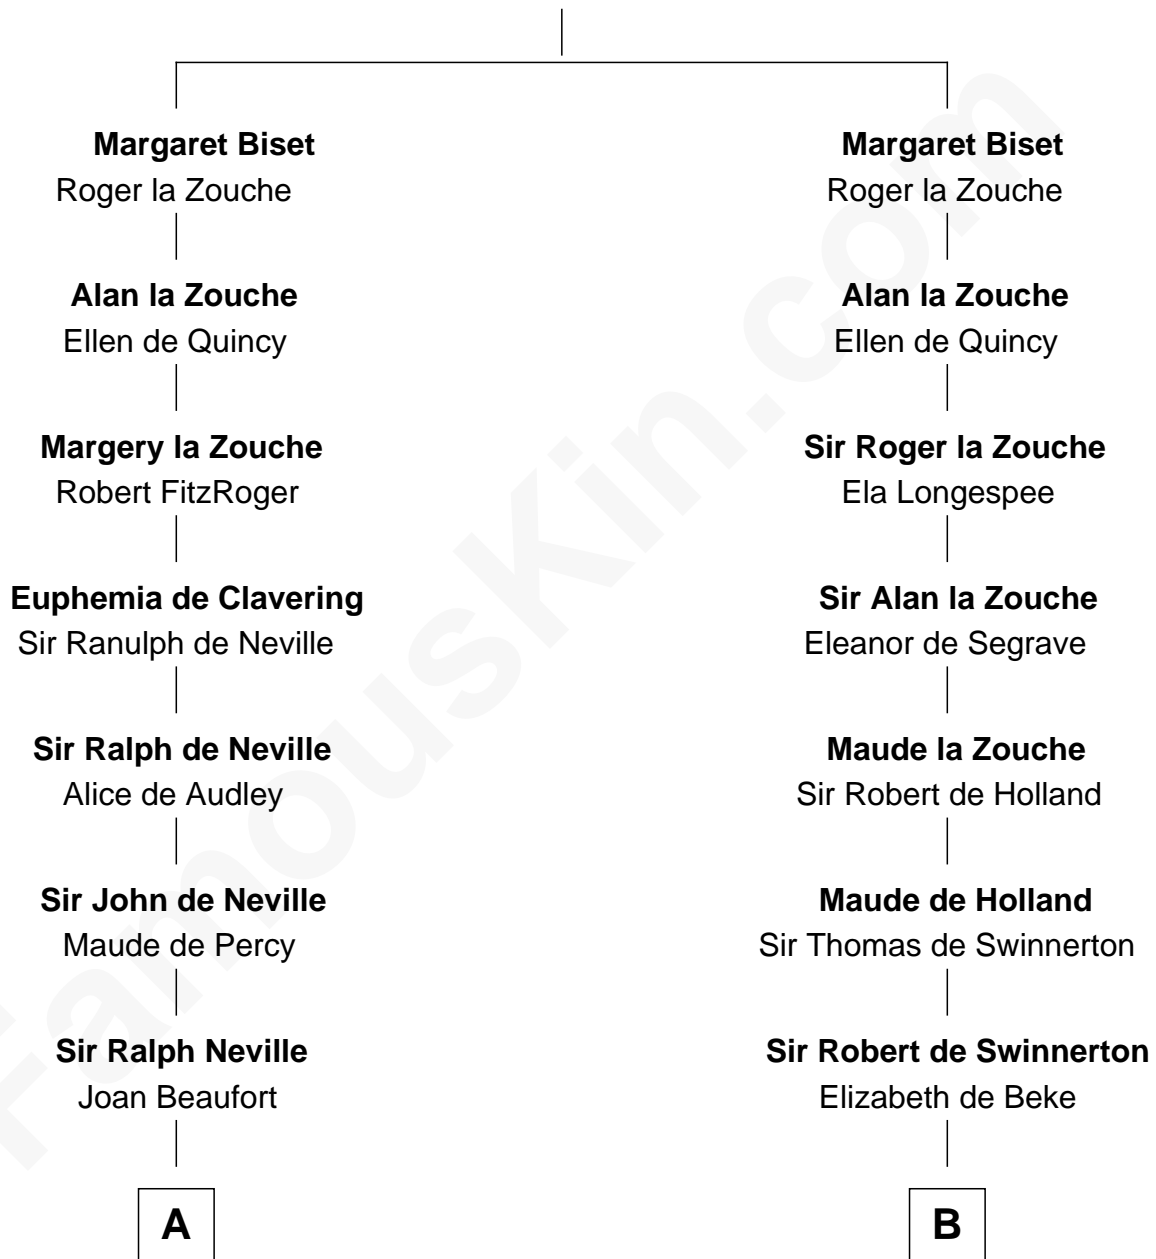

FamousKin.com Relationship Chart of

Lewis Carroll

Author of Alice in Wonderland

20th cousin of

Abraham Baldwin

Signer of the U.S. Constitution

Henry Biset

C

Henry Lutwidge

Jane Molyneux

Charles Lutwidge

Elizabeth Anne Dodgson

Frances Jane Lutwidge

Rev. Charles Dodgson

Lewis Carroll

Author of Alice in Wonderland

D

Abigail Baldwin

Samuel Baldwin

Timothy Baldwin

Bathsheba Stone

Michael Baldwin

Lucy Dudley

Abraham Baldwin