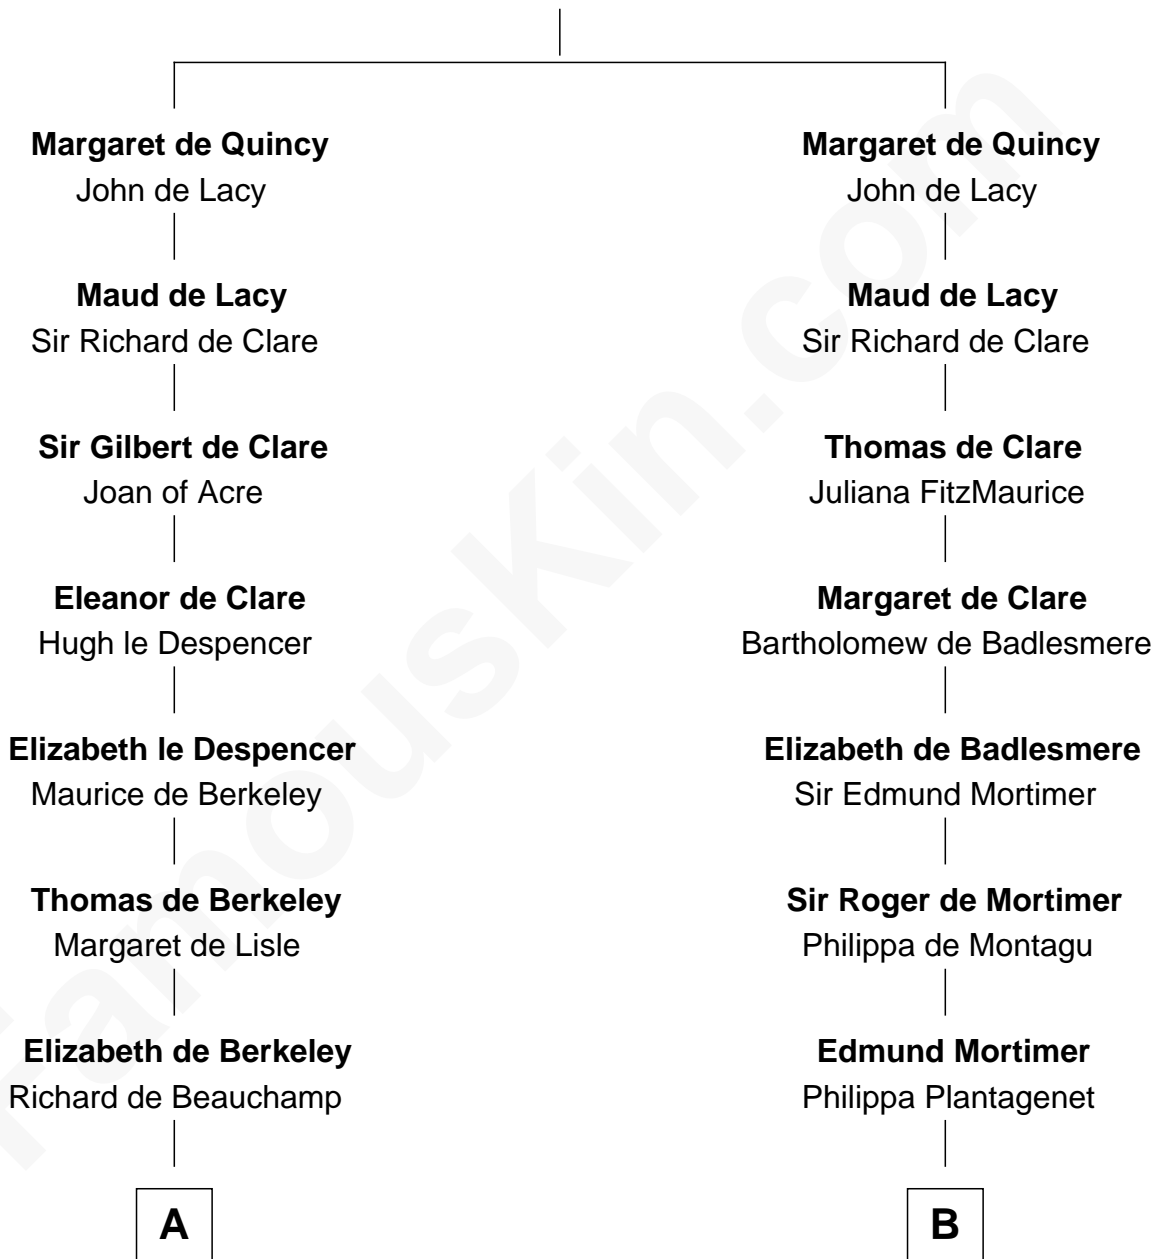

FamousKin.com

Relationship Chart of

Lewis Carroll

Author of Alice in Wonderland

20th cousin 1 time removed of

Daniel Carroll

Signer of the U.S. Constitution

Sir Robert II de Quincy

Hawise of Chester

C

Lucy Hoghton
Thomas Lutwidge

Henry Lutwidge
Jane Molyneux

Charles Lutwidge
Elizabeth Anne Dodgson

Frances Jane Lutwidge
Rev. Charles Dodgson

Lewis Carroll
Author of Alice in Wonderland

D

William Digges
Elizabeth Sewall

Anne Digges
Henry Darnall

Eleanor Darnall
Daniel Carroll

Daniel Carroll
Signer of the U.S. Constitution