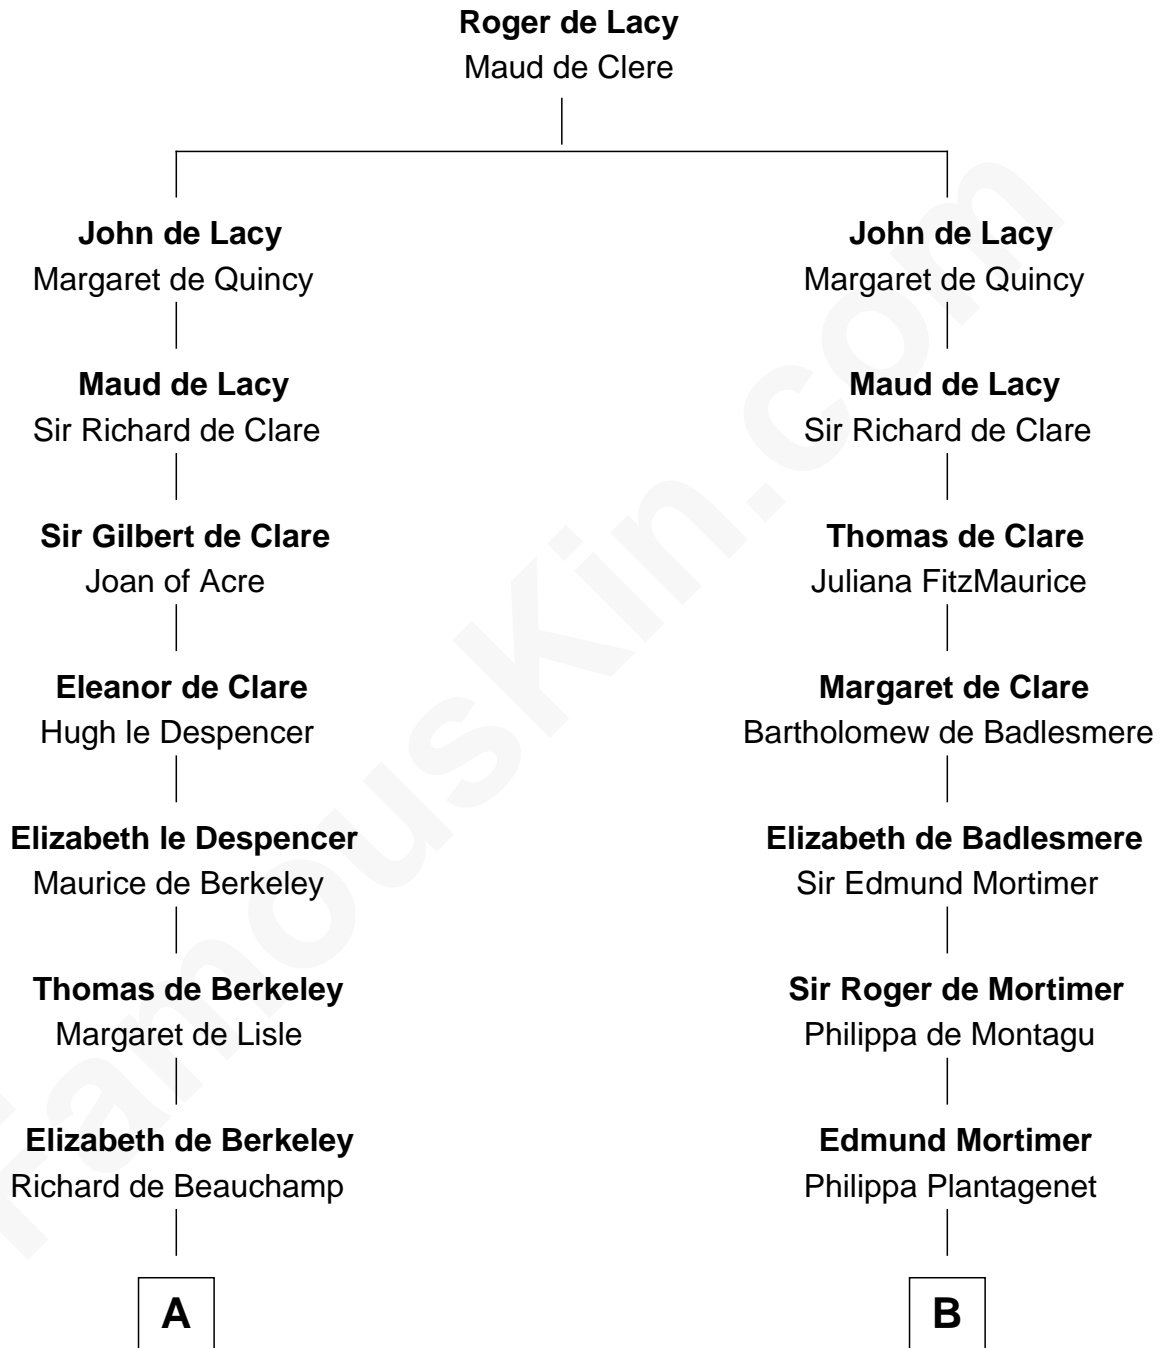

FamousKin.com

Relationship Chart of Lewis Carroll

Author of Alice in Wonderland

20th cousin 1 time removed of

Daniel Carroll

Signer of the U.S. Constitution

C

Lucy Hoghton
Thomas Lutwidge

Henry Lutwidge
Jane Molyneux

Charles Lutwidge
Elizabeth Anne Dodgson

Frances Jane Lutwidge
Rev. Charles Dodgson

Lewis Carroll
Author of Alice in Wonderland

D

William Digges
Elizabeth Sewall

Anne Digges
Henry Darnall

Eleanor Darnall
Daniel Carroll

Daniel Carroll
Signer of the U.S. Constitution