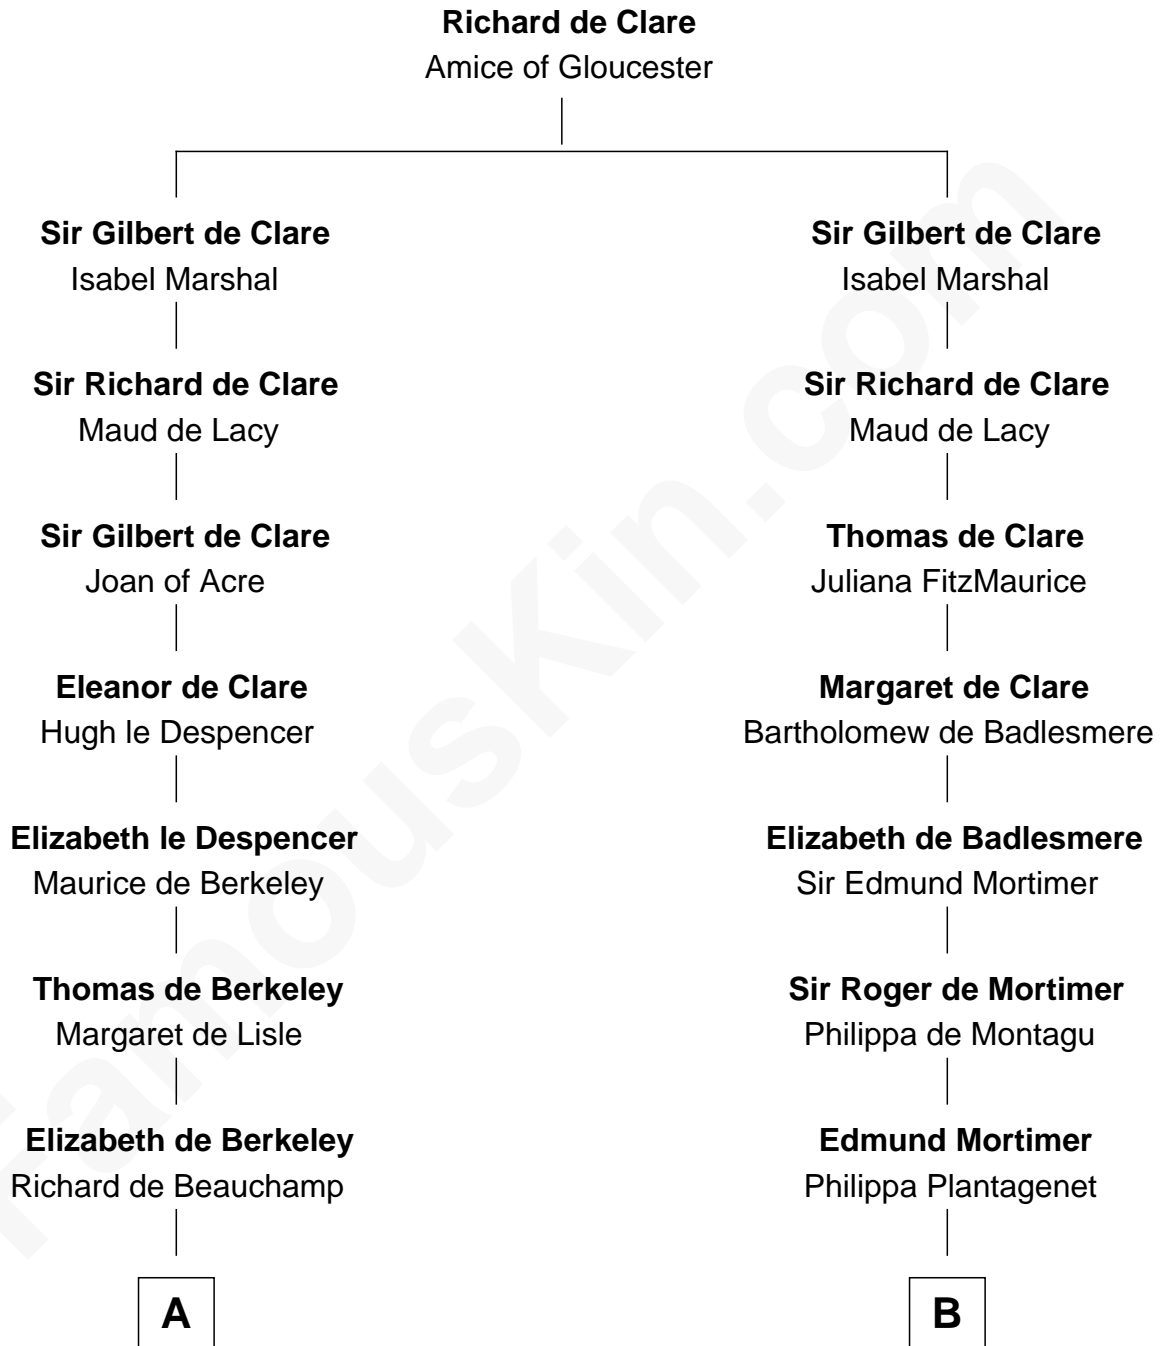

FamousKin.com

Relationship Chart of Lewis Carroll

Author of Alice in Wonderland

20th cousin 1 time removed of

Daniel Carroll

Signer of the U.S. Constitution

C

Lucy Hoghton
Thomas Lutwidge

Henry Lutwidge
Jane Molyneux

Charles Lutwidge
Elizabeth Anne Dodgson

Frances Jane Lutwidge
Rev. Charles Dodgson

Lewis Carroll
Author of Alice in Wonderland

D

William Digges
Elizabeth Sewall

Anne Digges
Henry Darnall

Eleanor Darnall
Daniel Carroll

Daniel Carroll
Signer of the U.S. Constitution