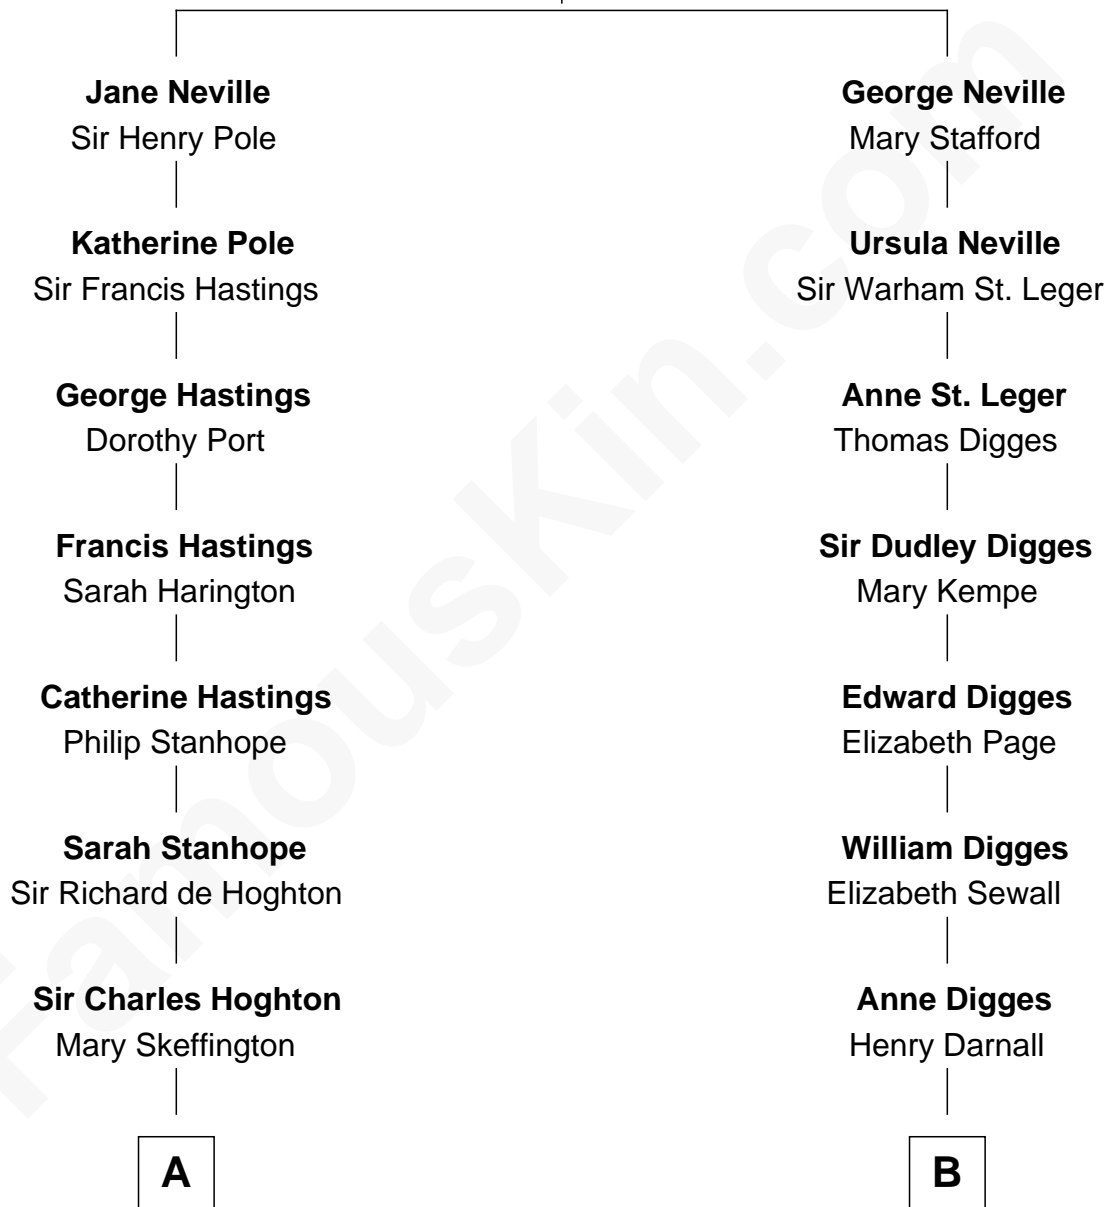

FamousKin.com

Relationship Chart of Lewis Carroll

Author of Alice in Wonderland

8th cousin 3 times removed of

John Carroll

Founder of Georgetown University

Sir George Neville

Margaret Fenne

A

Lucy Hoghton
Thomas Lutwidge

Henry Lutwidge
Jane Molyneux

Charles Lutwidge
Elizabeth Anne Dodgson

Frances Jane Lutwidge
Rev. Charles Dodgson

Lewis Carroll
Author of Alice in Wonderland

B

Eleanor Darnall
Daniel Carroll