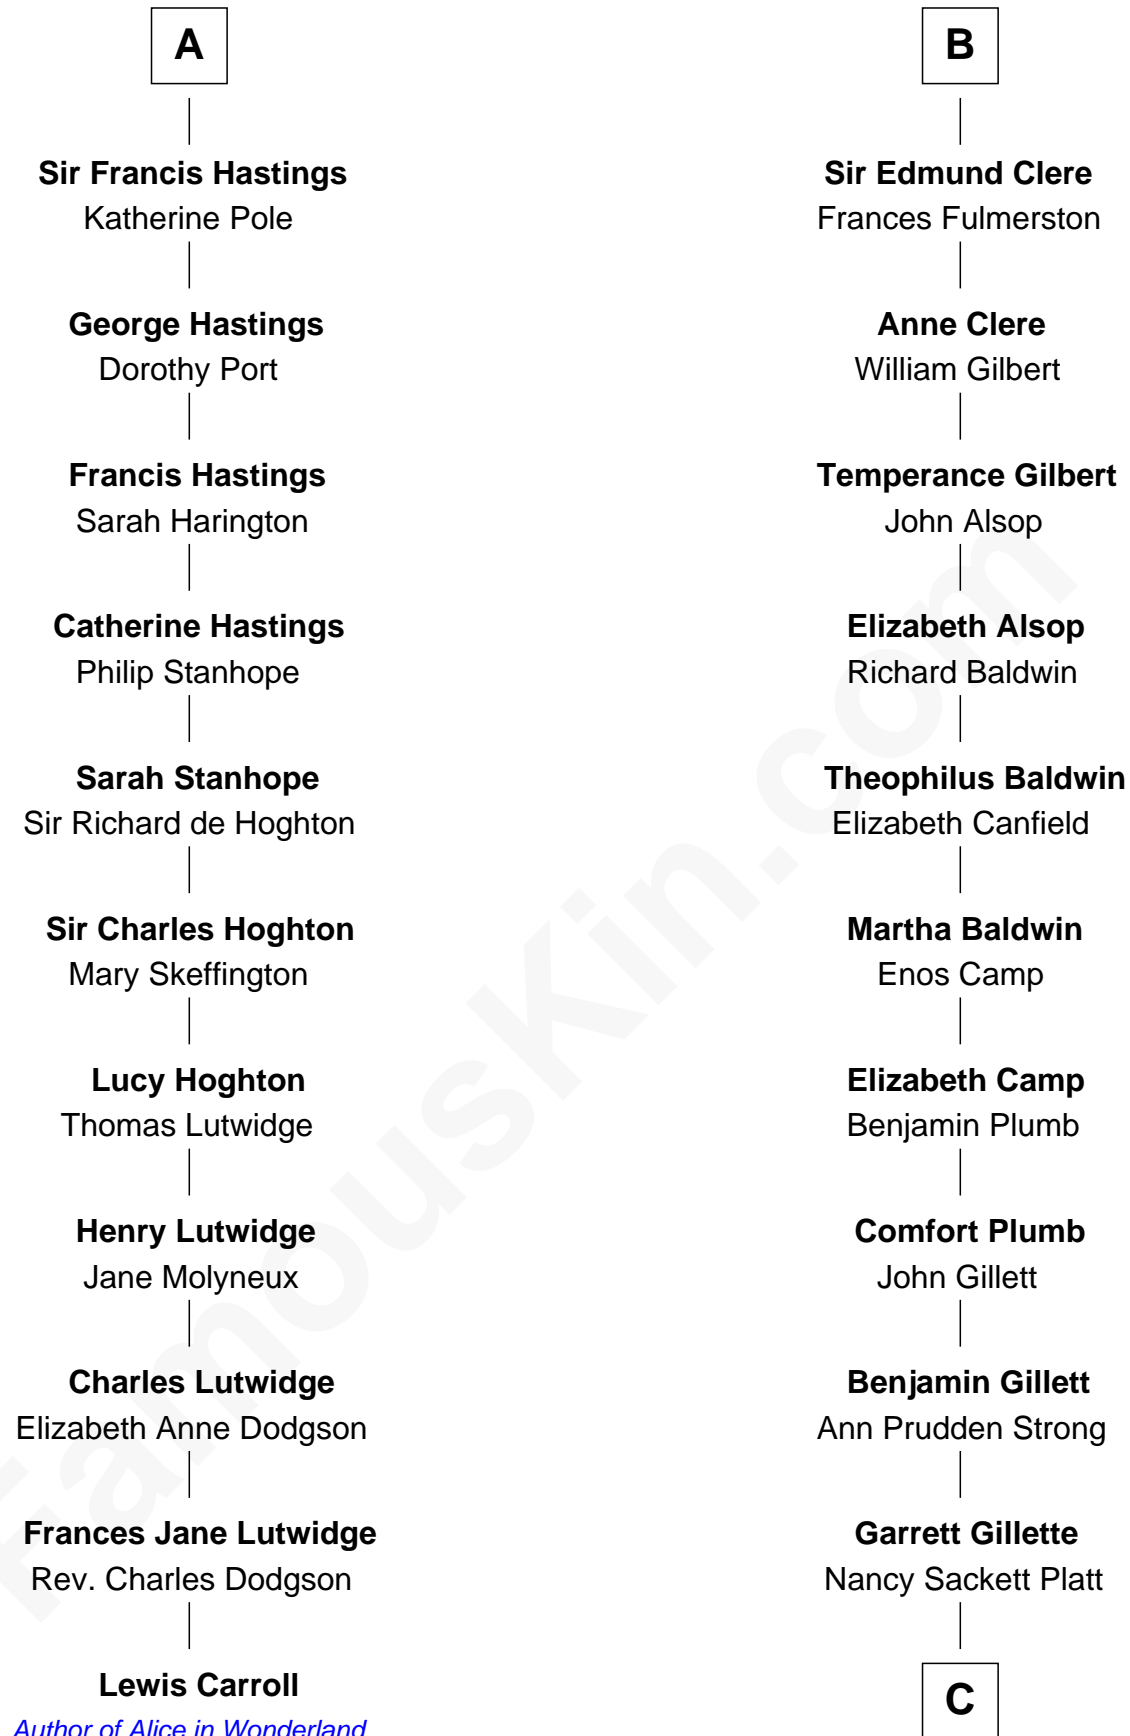

FamousKin.com

Relationship Chart of

Lewis Carroll

Author of Alice in Wonderland

17th cousin 4 times removed of

Treat Williams

TV & Movie Actor

C

Rufus M. Gillette

Abigail Payne

Mary Abigail Gillette

George Willey Andrew

Treat Payne Andrew

Eleanor Barnum

Marian Andrew

Richard Norman Williams