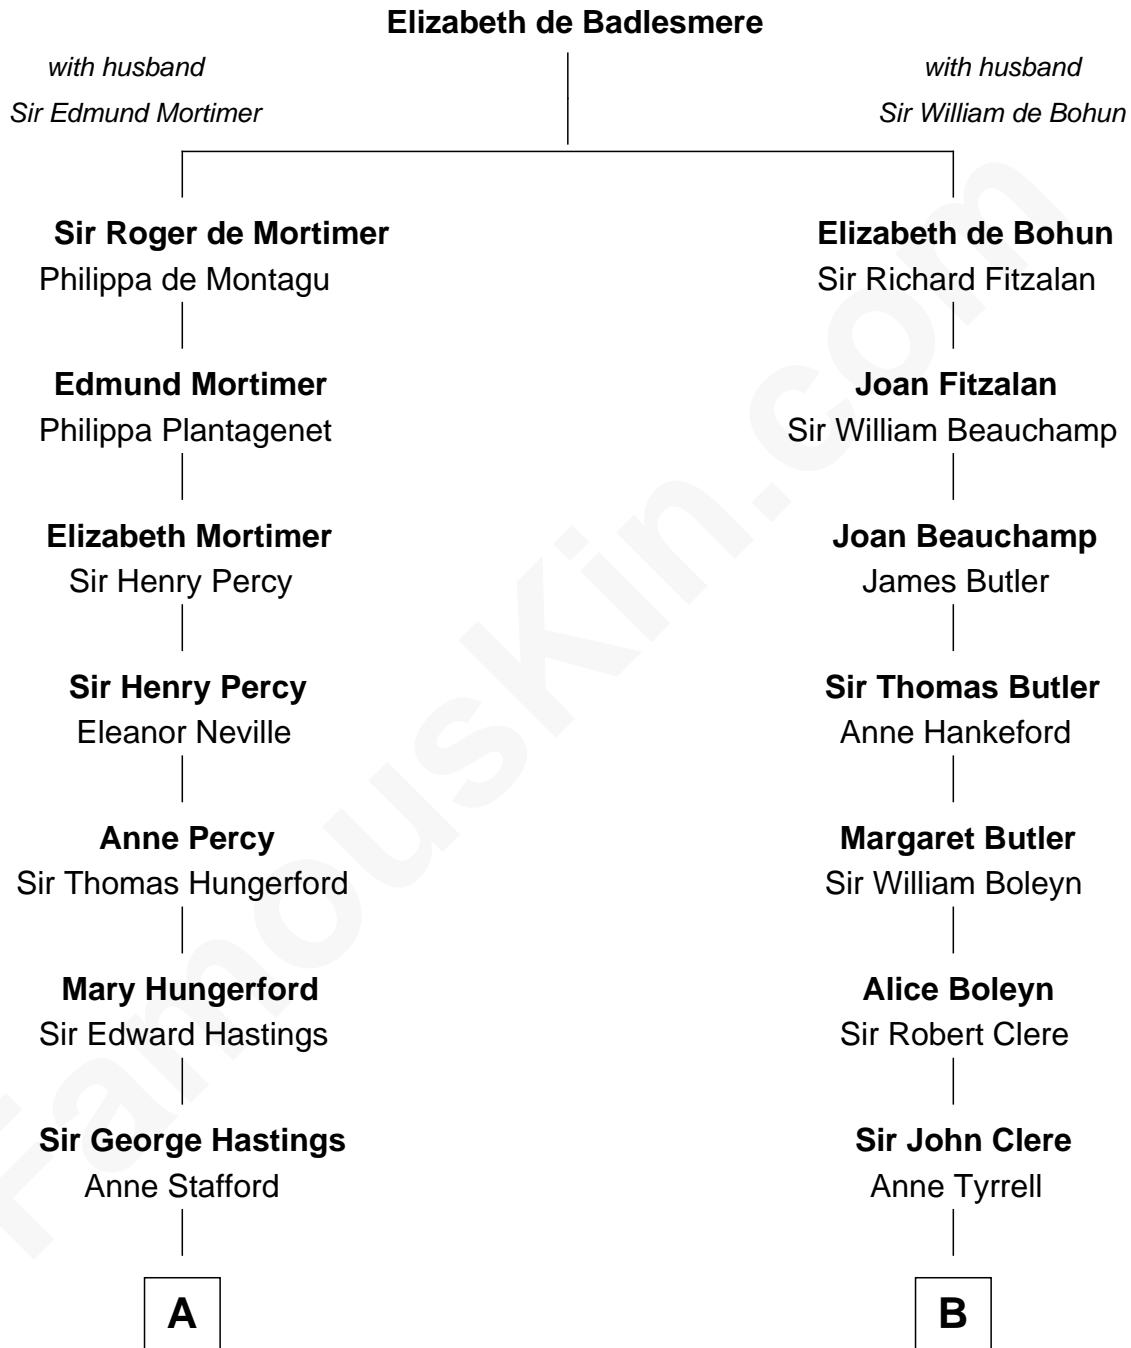

FamousKin.com

Relationship Chart of

Lewis Carroll

Author of Alice in Wonderland

17th cousin 4 times removed of

Treat Williams

TV & Movie Actor

C

Rufus M. Gillette

Abigail Payne

Mary Abigail Gillette

George Willey Andrew

Treat Payne Andrew

Eleanor Barnum

Marian Andrew

Richard Norman Williams