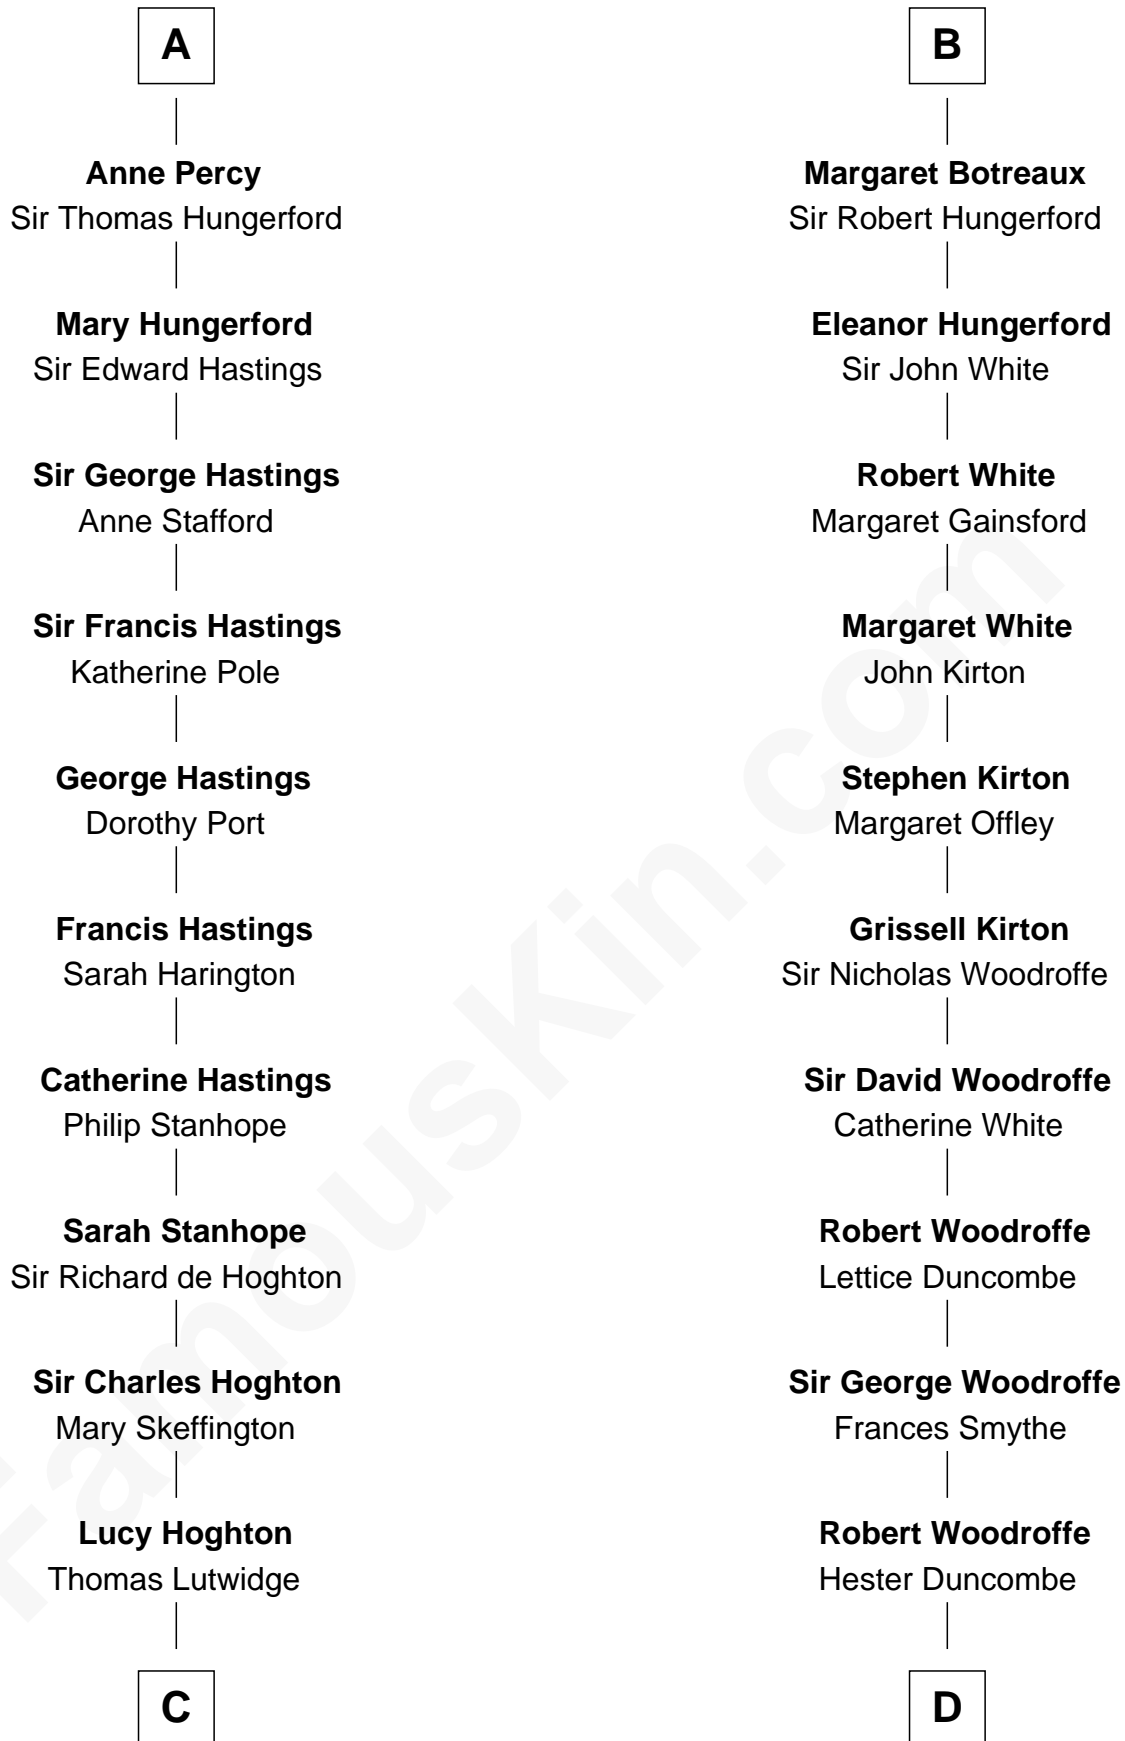

FamousKin.com

Relationship Chart of

Lewis Carroll

Author of Alice in Wonderland

20th cousin 1 time removed of

Guillermo Billinghurst

31st President of Peru

Louis VIII, King of France

Henry de Beaumont

Margaret de Vere

Sir John de Beaumont

Katherine de Everingham

Elizabeth Beaumont

Sir William Botreaux

B

C