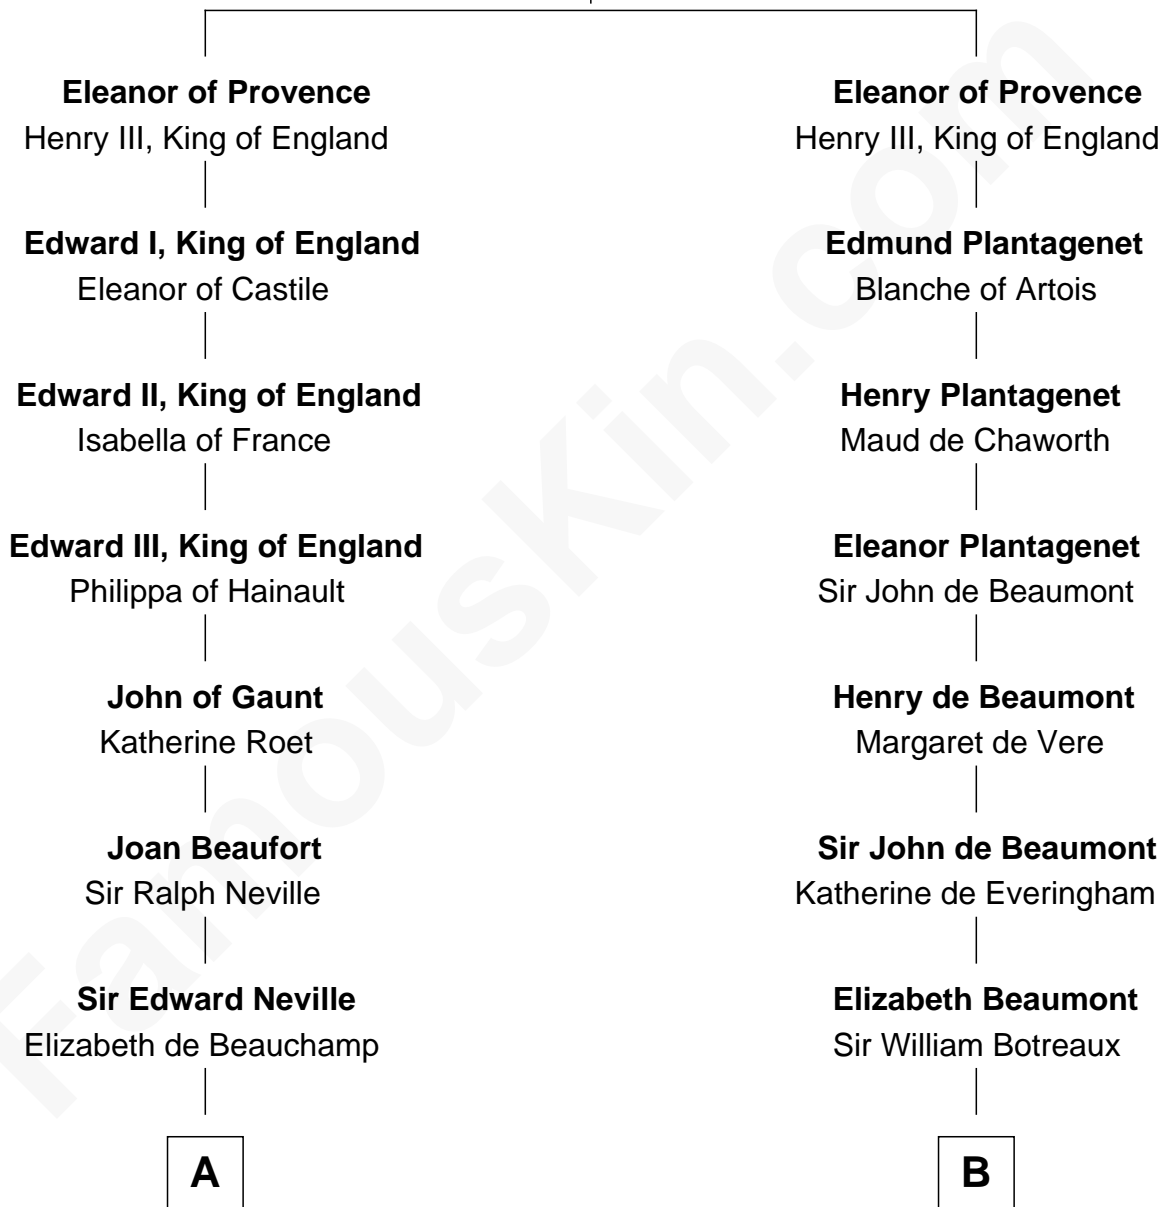

FamousKin.com

Relationship Chart of

Lewis Carroll

Author of Alice in Wonderland

19th cousin 2 times removed of

Guillermo Billinghurst

31st President of Peru

Ramon Berenguer IV of Provence

Beatrice of Savoy

C

Charles Lutwidge
Elizabeth Anne Dodgson

Frances Jane Lutwidge
Rev. Charles Dodgson

Lewis Carroll
Author of Alice in Wonderland

D

Lettice Woodroffe
William Billinghurst

Rev. William Billinghurst
Catharine Bellas