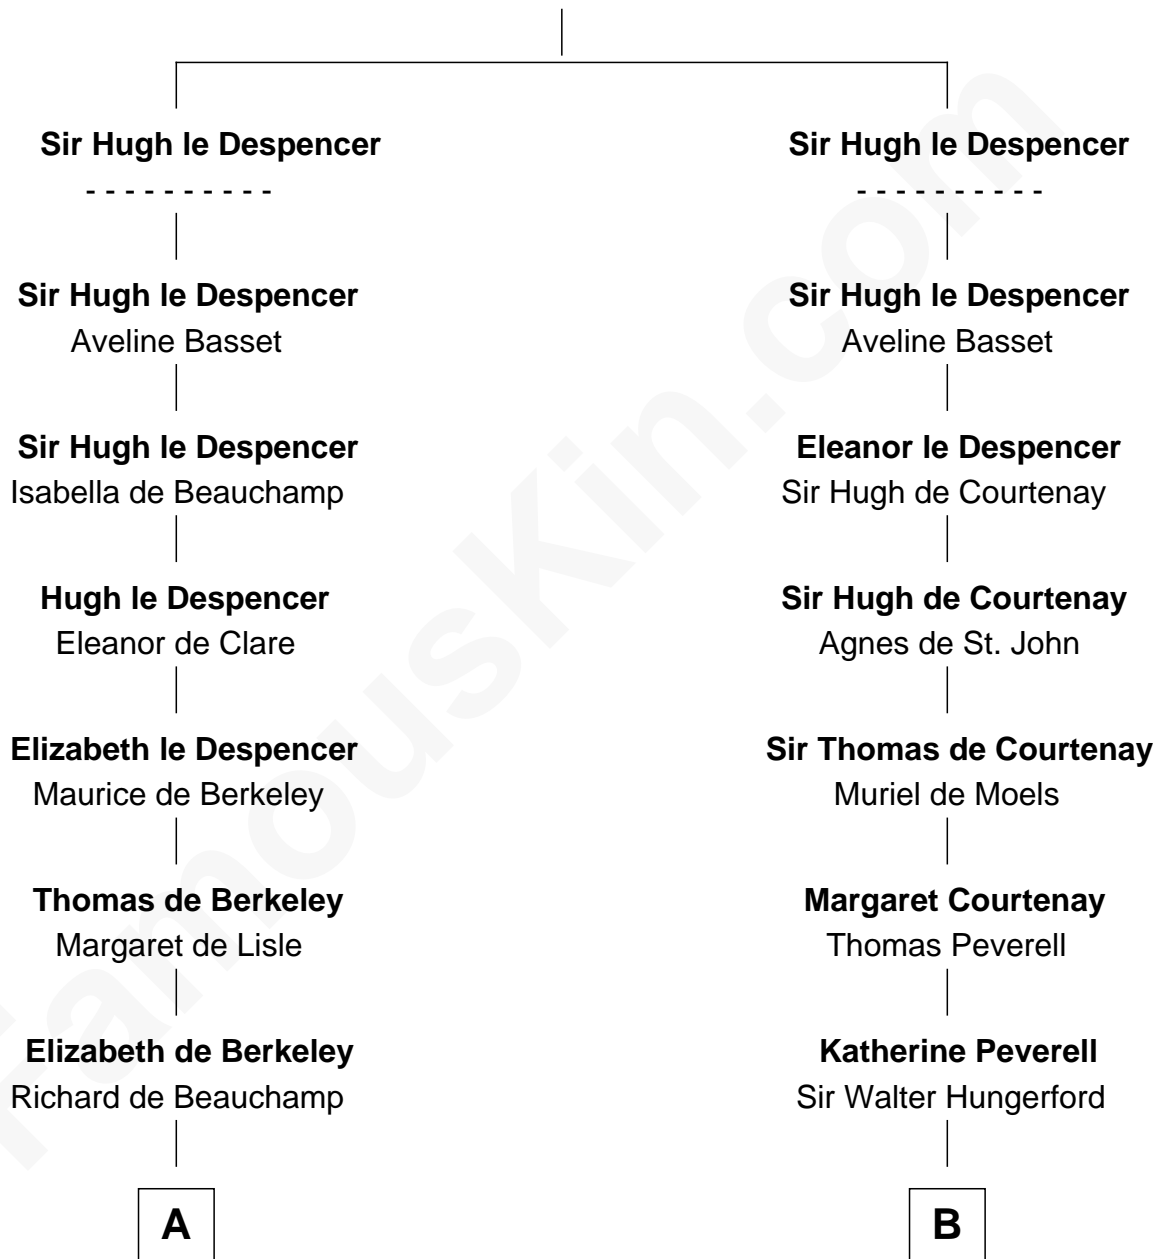

FamousKin.com Relationship Chart of

Lewis Carroll

Author of Alice in Wonderland

21st cousin of

Guillermo Billinghurst

31st President of Peru

Thomas le Despencer

C

Lucy Hoghton
Thomas Lutwidge

Henry Lutwidge
Jane Molyneux

Charles Lutwidge
Elizabeth Anne Dodgson

Frances Jane Lutwidge
Rev. Charles Dodgson

Lewis Carroll
Author of Alice in Wonderland

D

Lettice Woodroffe
William Billinghurst