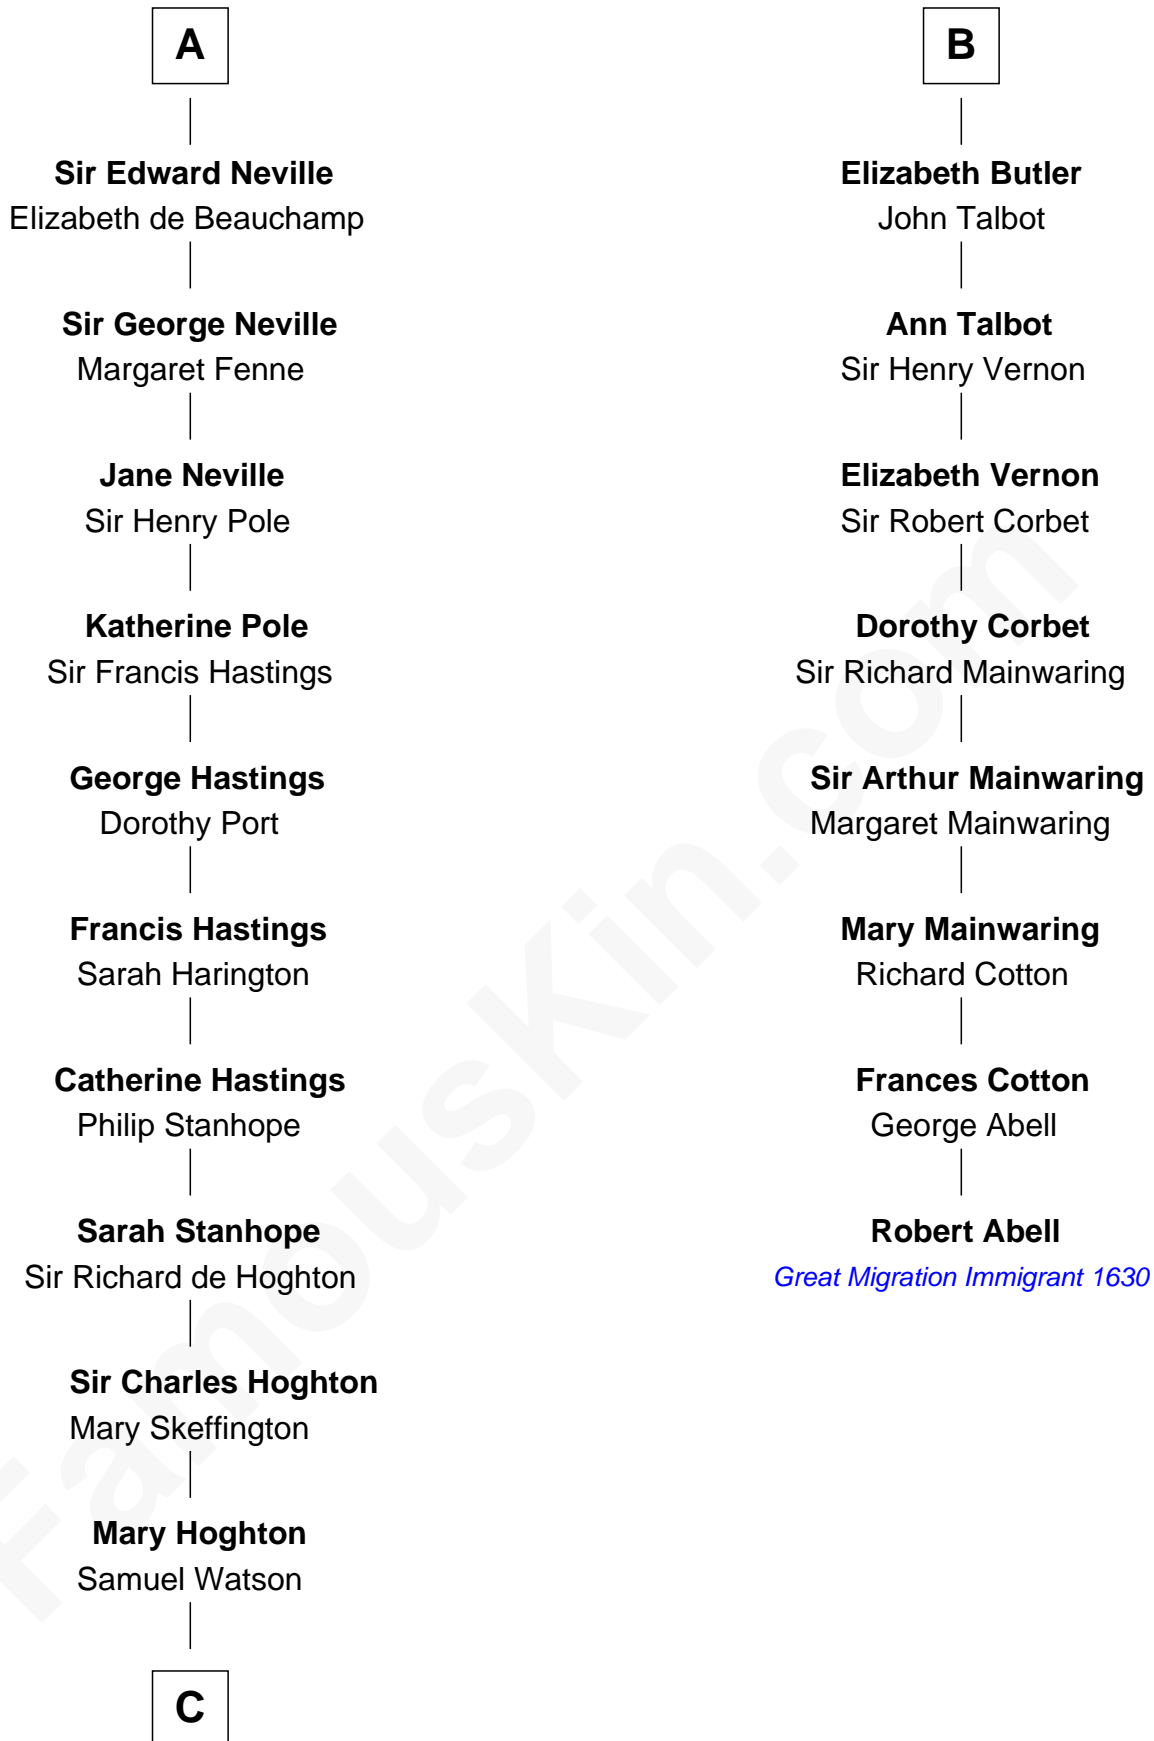

FamousKin.com Relationship Chart of

E. M. Forster
English Novelist

14th cousin 7 times removed of

Robert Abell

(c1605 - 1663) Great Migration Immigrant 1630

C

—
Lucy Watson

John Thornton

—
Henry Thornton

Marianne Sykes

—
Laura Thornton

Charles Forster

—
Edward Morgan Llewellyn Forster

Alice Clara Whichelo

—
E. M. Forster

English Novelist