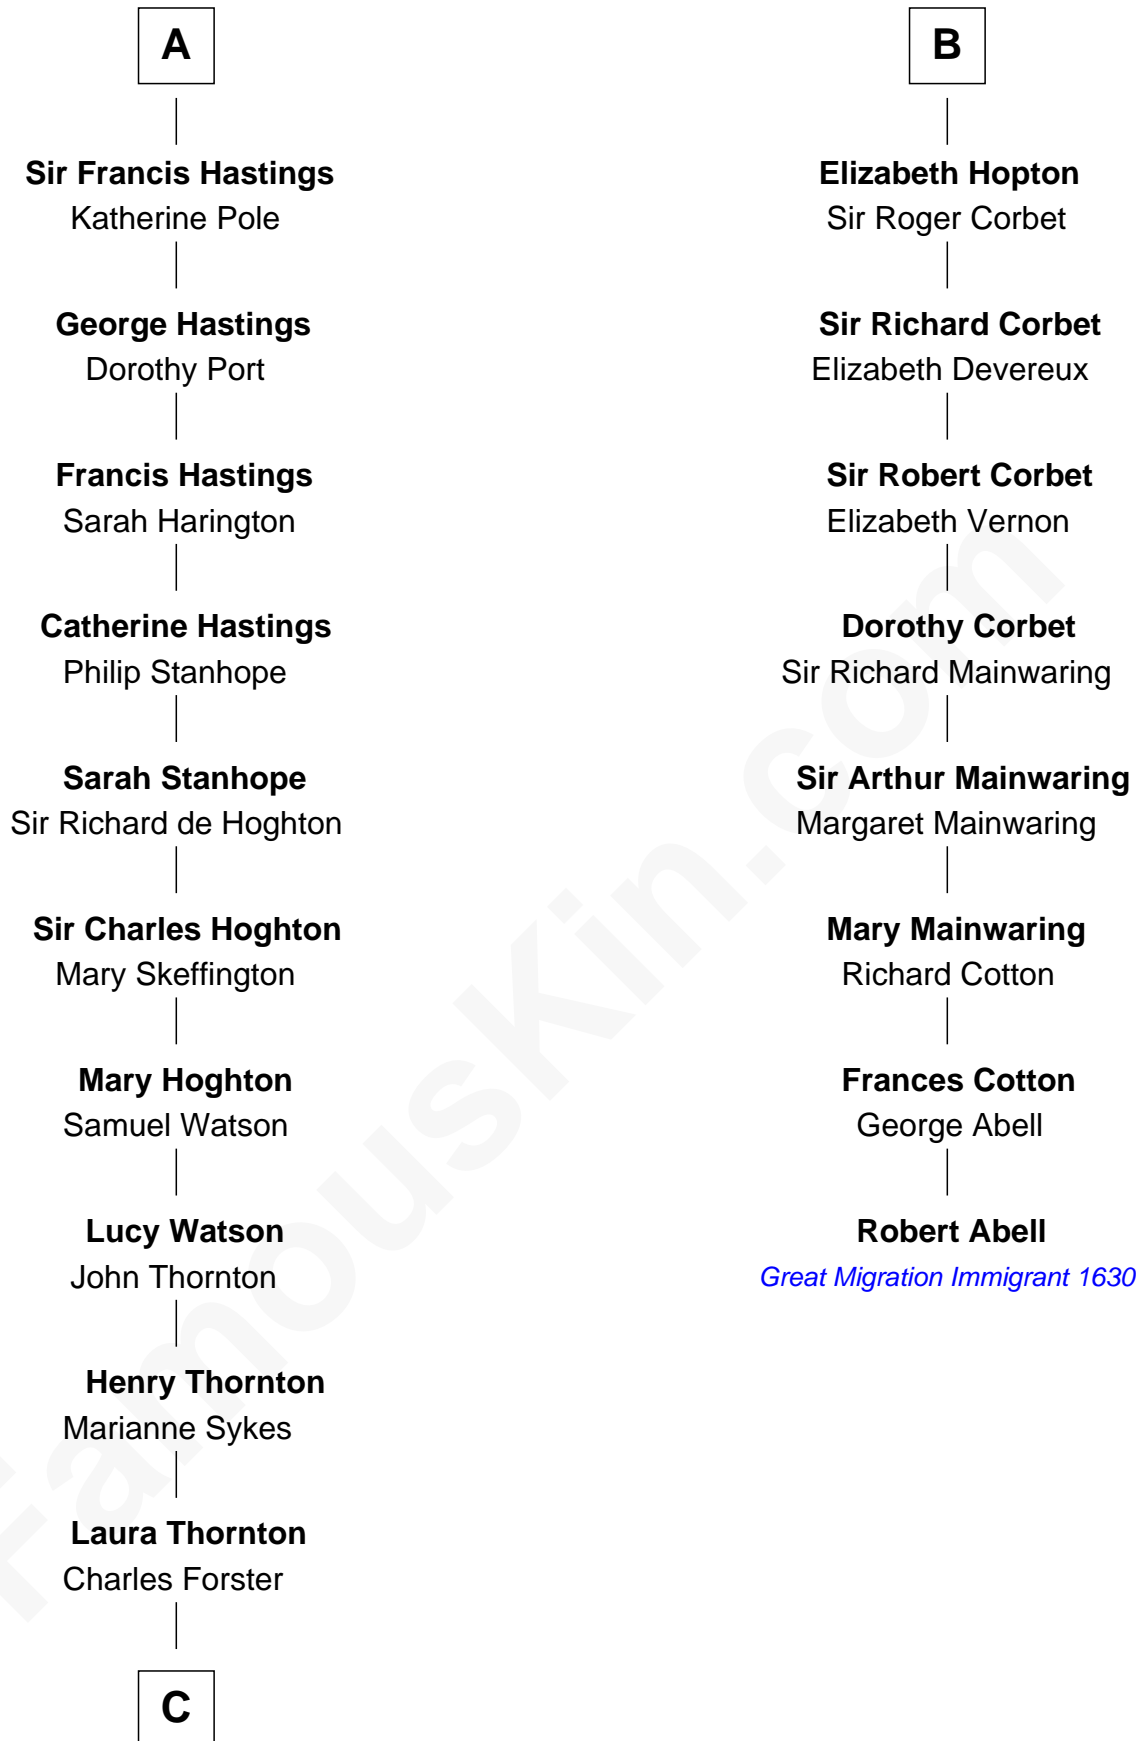

FamousKin.com Relationship Chart of

E. M. Forster
English Novelist

14th cousin 4 times removed of

Robert Abell

(c1605 - 1663) Great Migration Immigrant 1630

C

Edward Morgan Llewellyn Forster

Alice Clara Whichelo

E. M. Forster

English Novelist

FamousKin.com