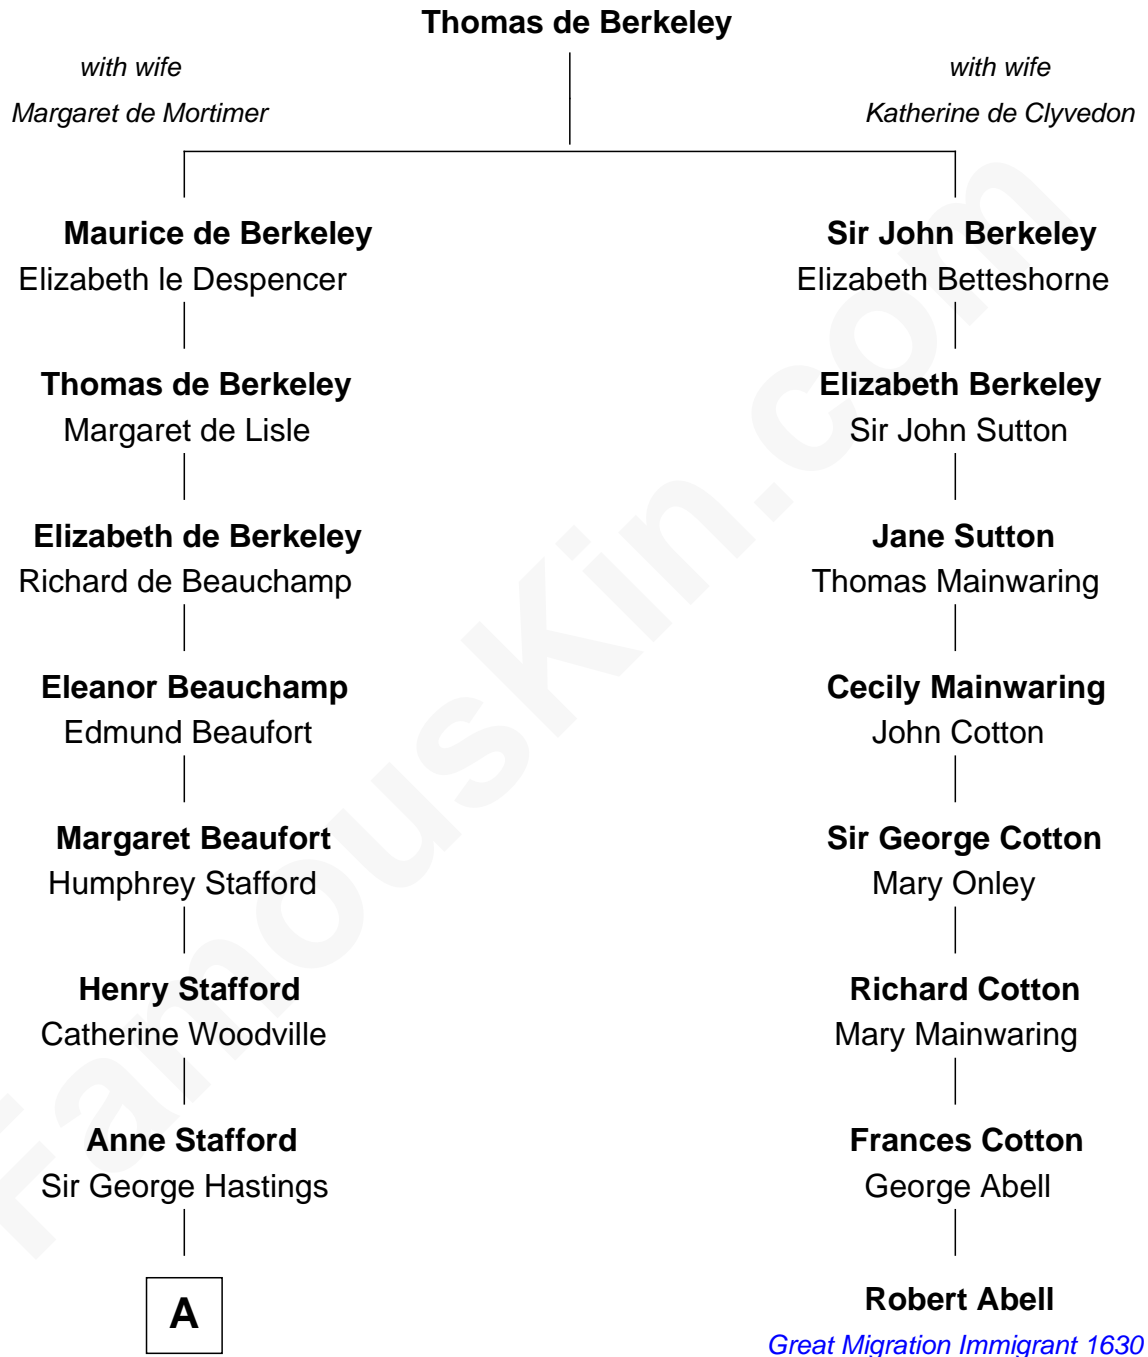

FamousKin.com Relationship Chart of

E. M. Forster
English Novelist

7th cousin 11 times removed of

Robert Abell

(c1605 - 1663) Great Migration Immigrant 1630

B

Edward Morgan Llewellyn Forster

Alice Clara Whichelo

E. M. Forster

English Novelist

FamousKin.com