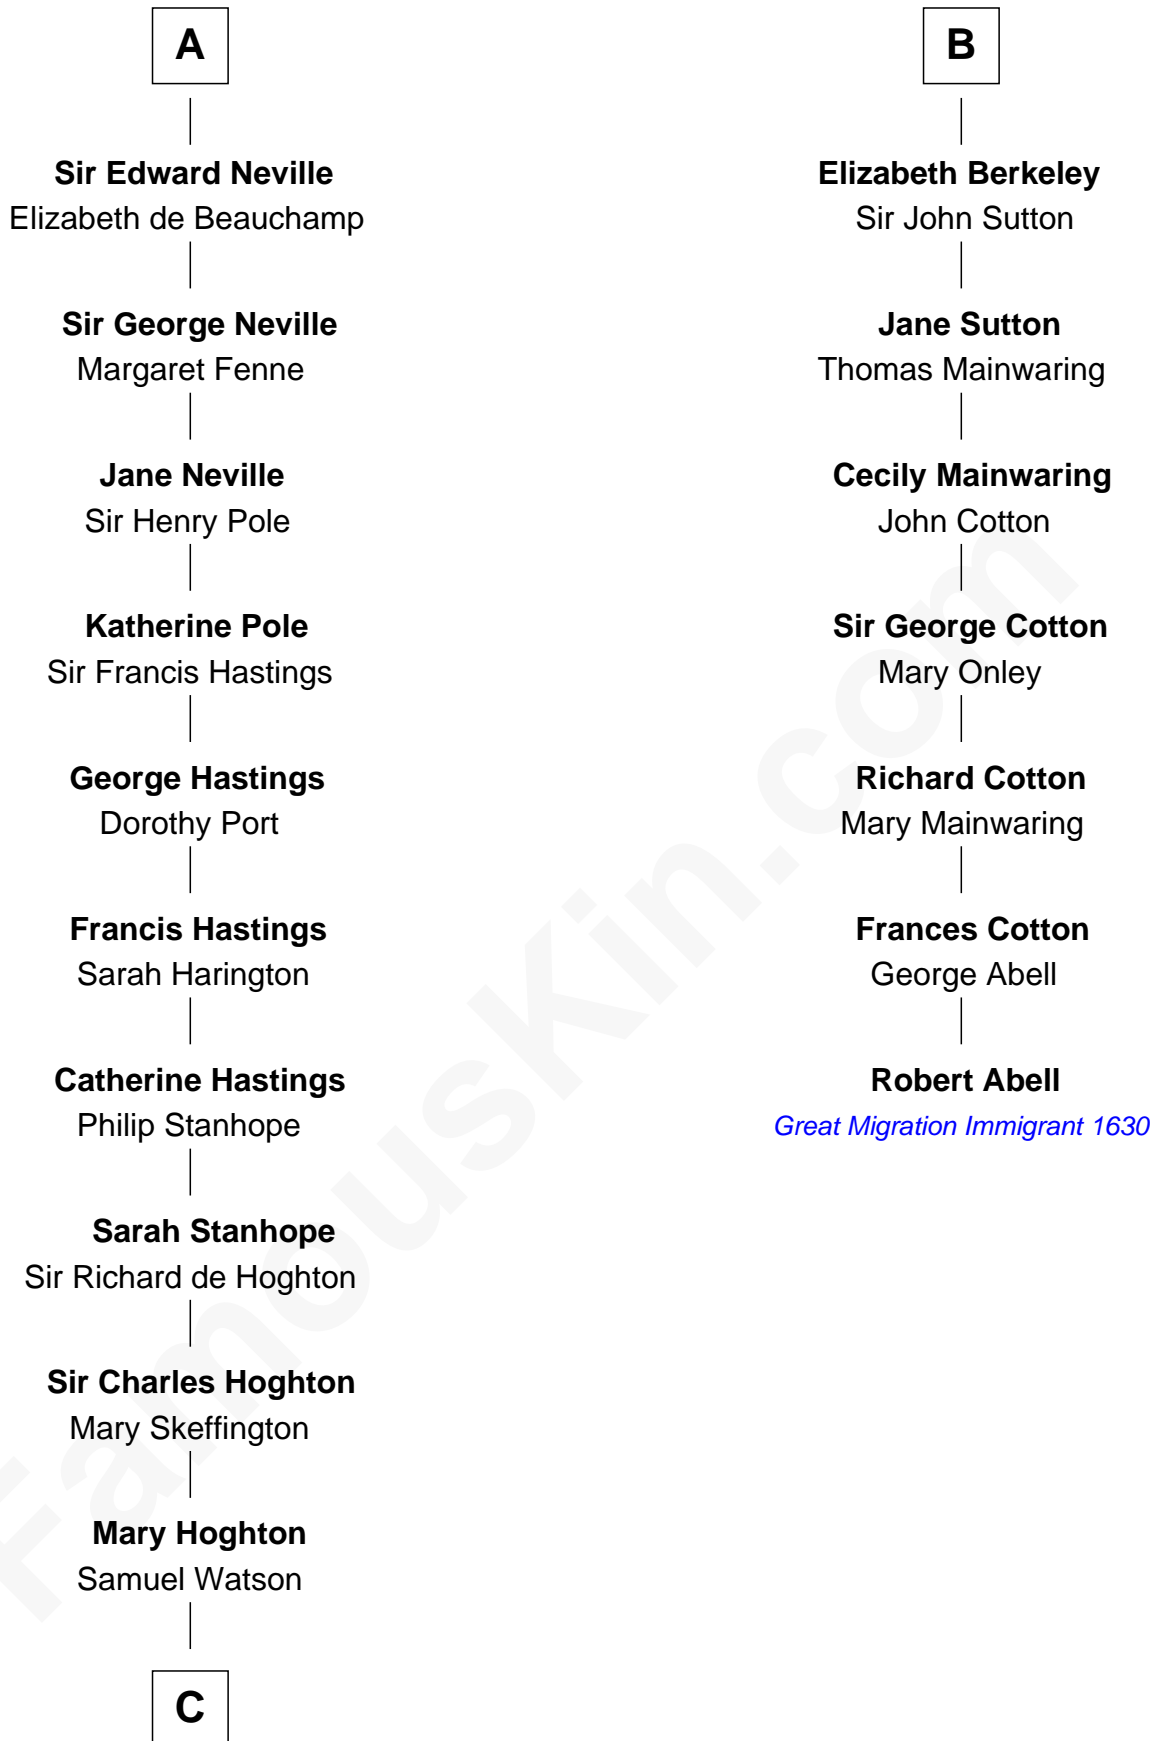

# FamousKin.com Relationship Chart of

**E. M. Forster**  
English Novelist

13th cousin 8 times removed of

**Robert Abell**

(c1605 - 1663) Great Migration Immigrant 1630

**C**

**Lucy Watson**  
John Thornton

**Henry Thornton**  
Marianne Sykes

**Laura Thornton**  
Charles Forster

**Edward Morgan Llewellyn Forster**  
Alice Clara Whichelo

**E. M. Forster**  
*English Novelist*

FamousKin.com