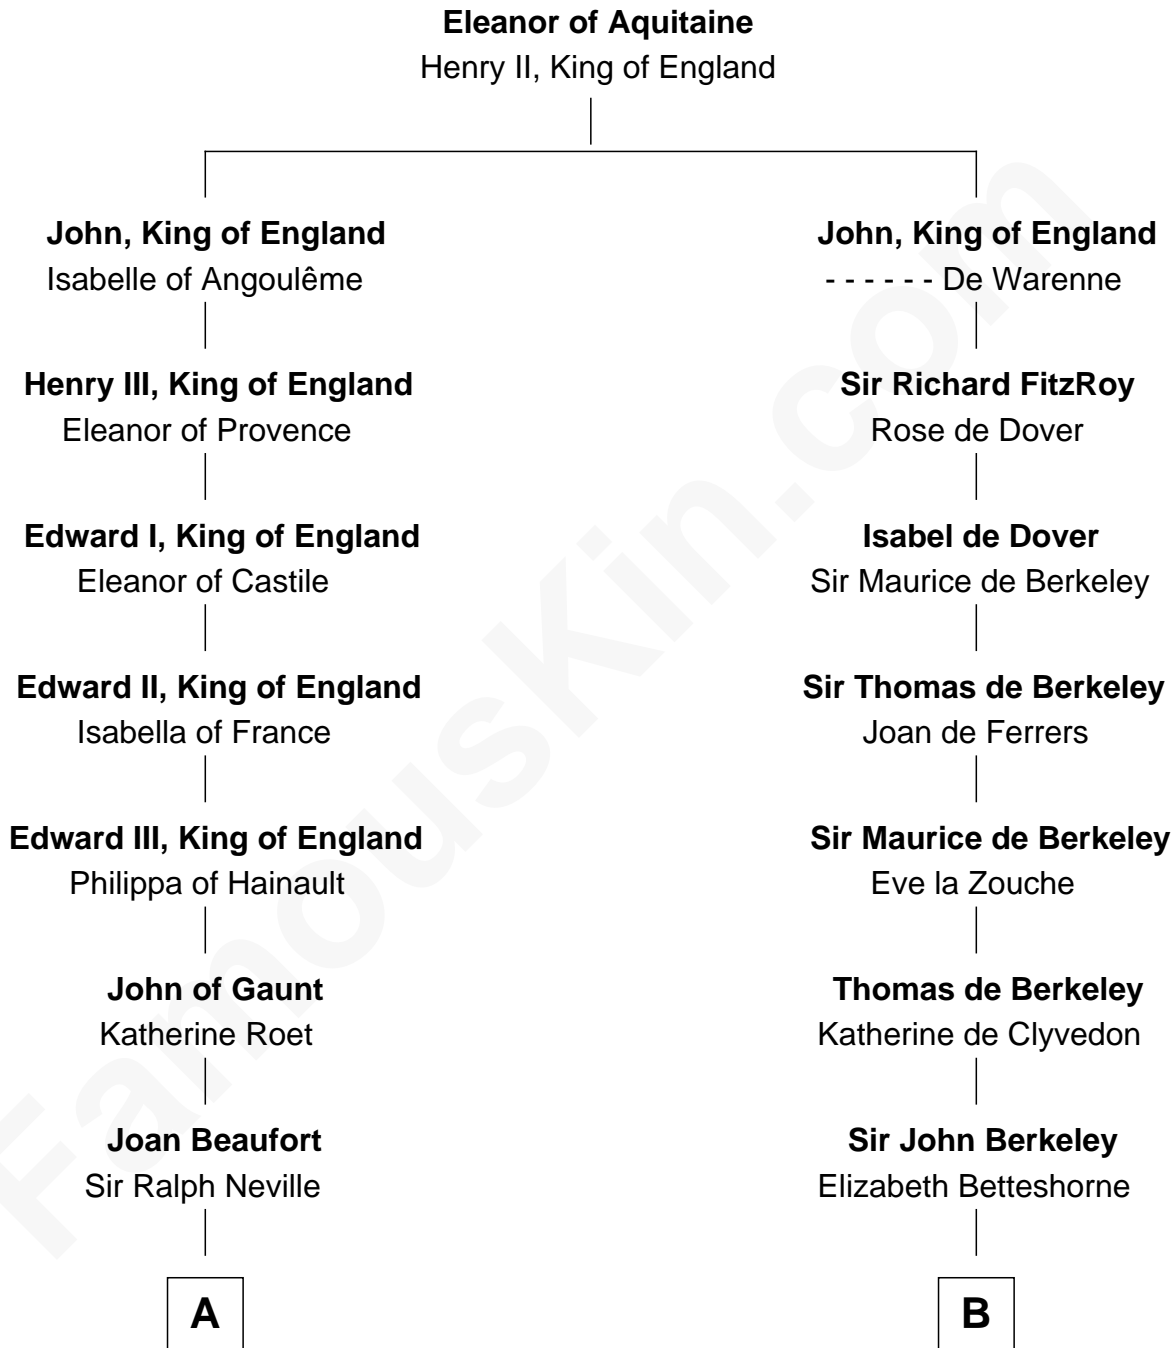

# FamousKin.com Relationship Chart of

**E. M. Forster**  
English Novelist

13th cousin 8 times removed of

**Robert Abell**

(c1605 - 1663) Great Migration Immigrant 1630

**C**

**Lucy Watson**  
John Thornton

**Henry Thornton**  
Marianne Sykes

**Laura Thornton**  
Charles Forster

**Edward Morgan Llewellyn Forster**  
Alice Clara Whichelo

**E. M. Forster**  
*English Novelist*

FamousKin.com