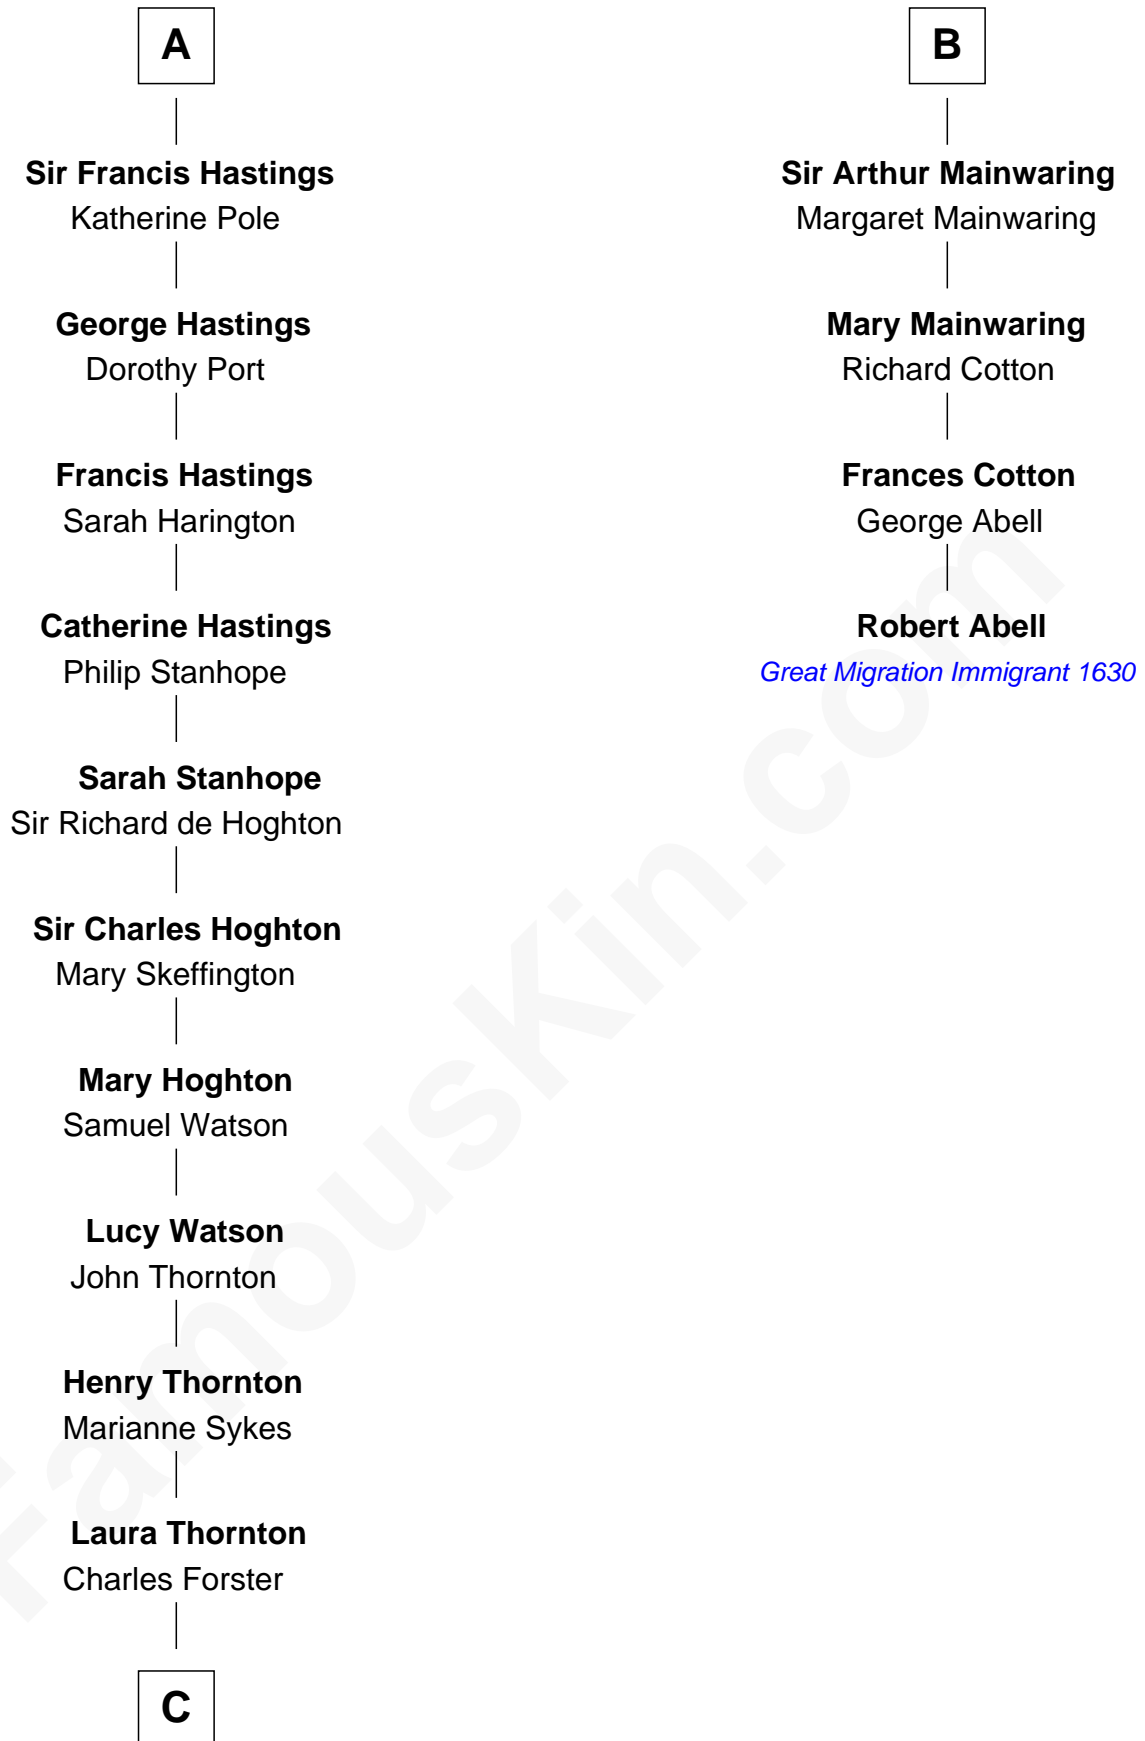

FamousKin.com Relationship Chart of

E. M. Forster
English Novelist

10th cousin 8 times removed of

Robert Abell

(c1605 - 1663) Great Migration Immigrant 1630

C

Edward Morgan Llewellyn Forster

Alice Clara Whichelo

E. M. Forster

English Novelist

FamousKin.com