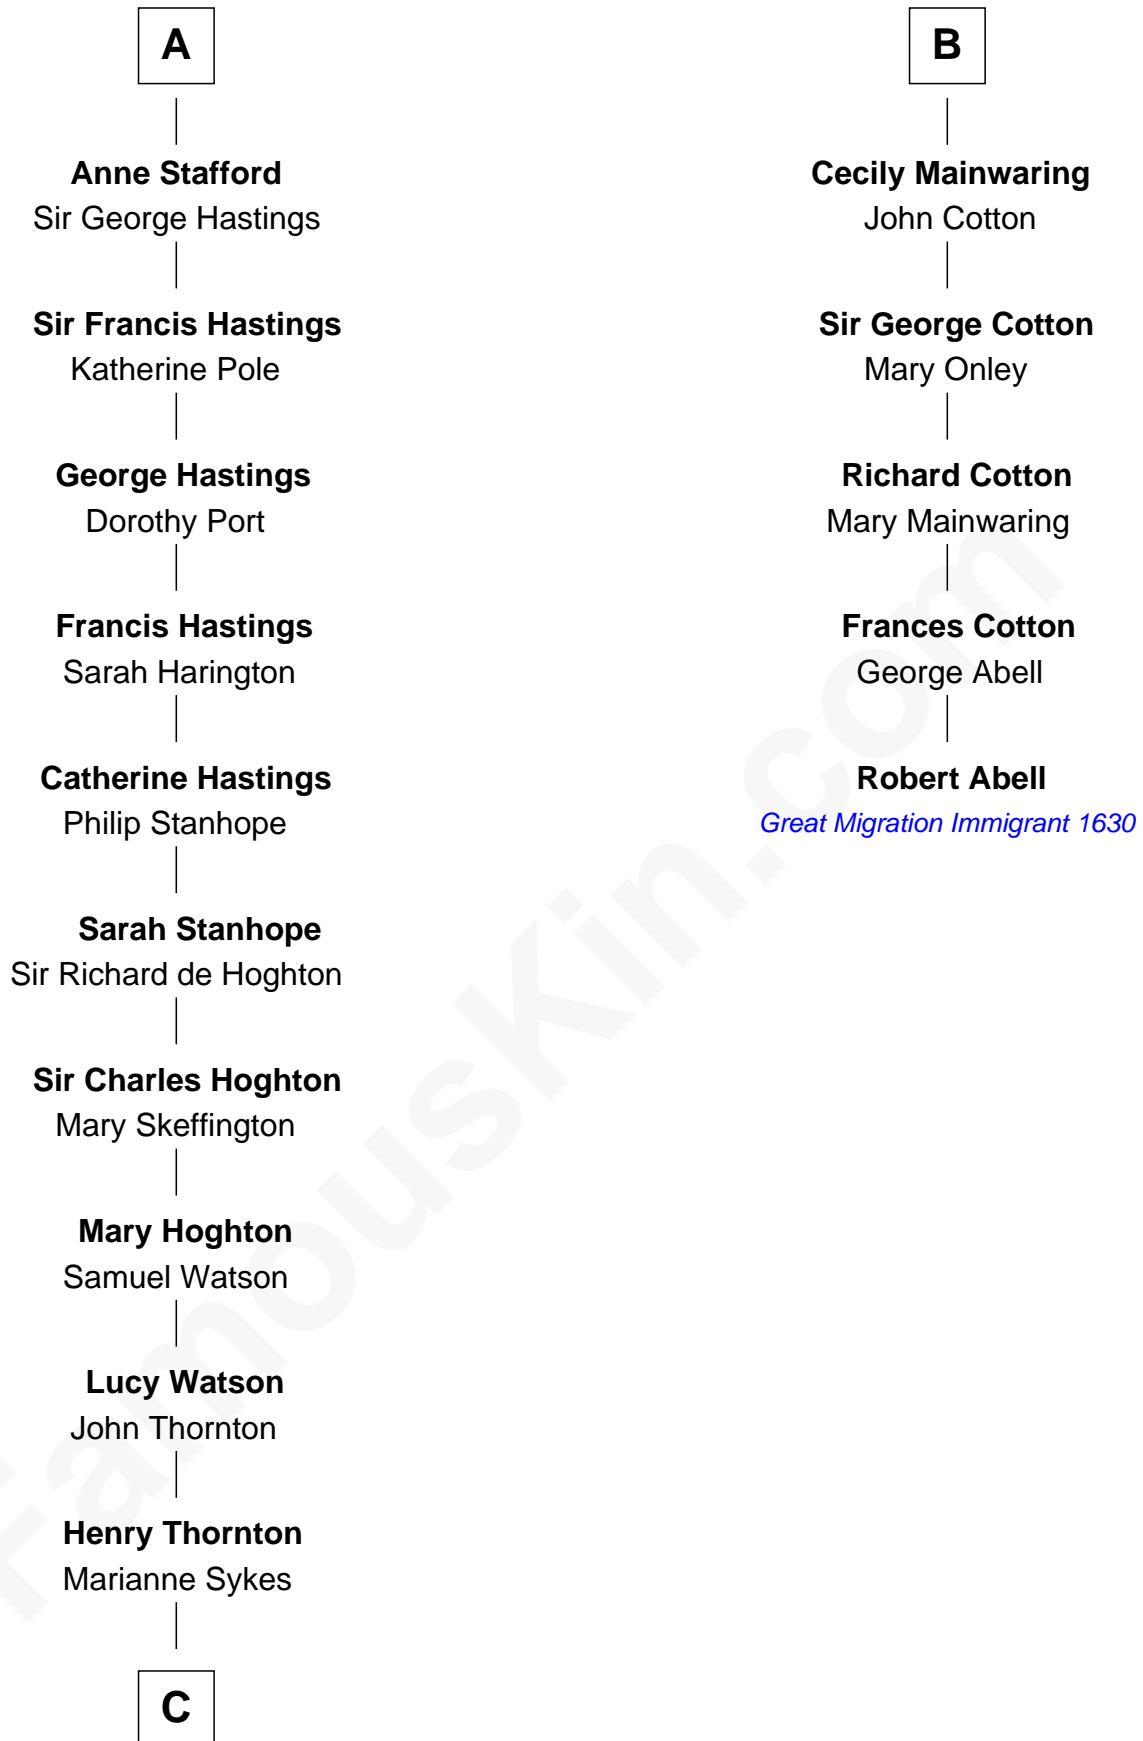

FamousKin.com Relationship Chart of

E. M. Forster
English Novelist

11th cousin 8 times removed of

Robert Abell

(c1605 - 1663) Great Migration Immigrant 1630

C

—
Laura Thornton

Charles Forster

—
Edward Morgan Llewellyn Forster

Alice Clara Whichelo

—
E. M. Forster

English Novelist

FamousKin.com