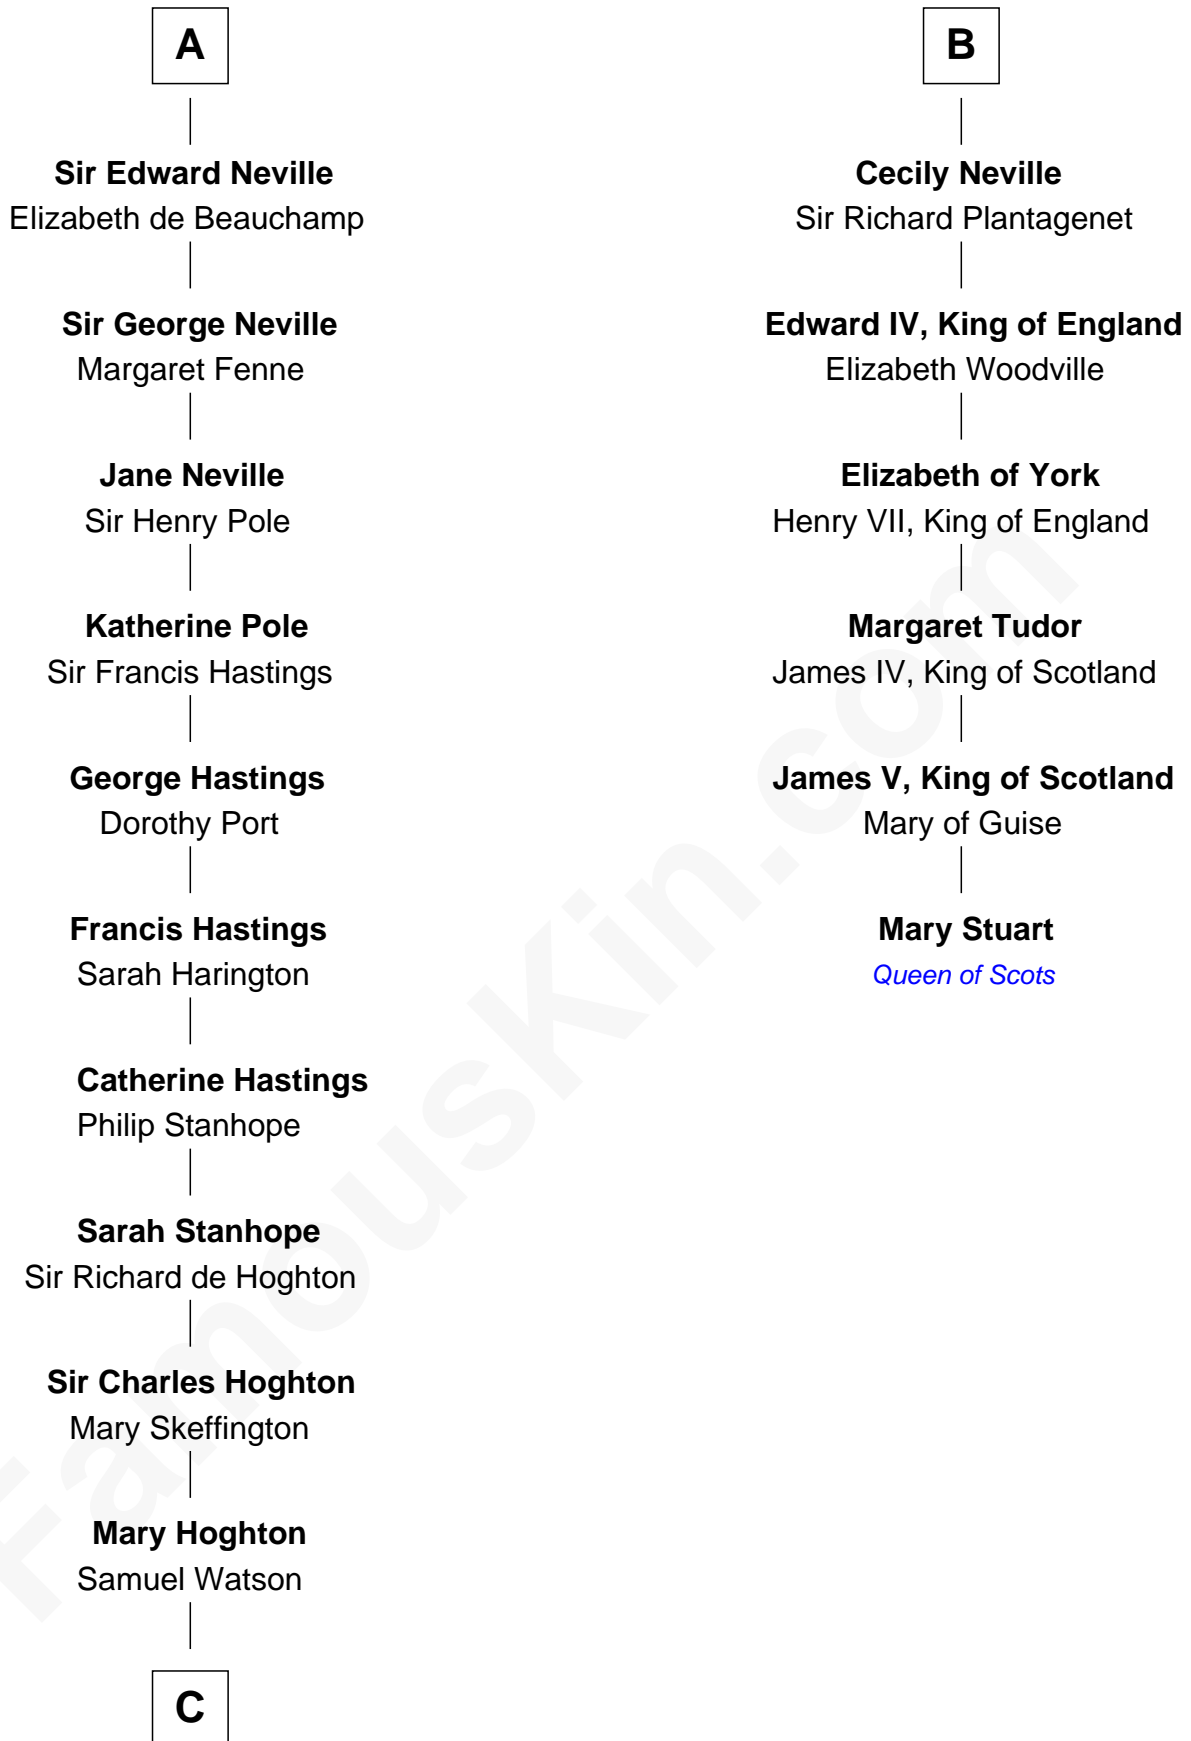

FamousKin.com Relationship Chart of

E. M. Forster
English Novelist

12th cousin 9 times removed of

Mary Stuart
Queen of Scots

John de Brienne
Berenguela of Leon

Jean de Brienne
Jeanne de Chateaudun

Blanche de Brienne
Sir William de Fiennes

Blanche de Brienne
Sir William de Fiennes

Margaret de Fiennes
Sir Edmund Mortimer

Iseult de Mortimer
Sir Hugh I de Audley

Alice de Audley
Sir Ralph de Neville

Sir John de Neville
Maude de Percy

Sir Ralph Neville
Joan Beaufort

B

C

Lucy Watson
John Thornton

Henry Thornton
Marianne Sykes

Laura Thornton
Charles Forster

Edward Morgan Llewellyn Forster
Alice Clara Whichelo

E. M. Forster
English Novelist

FamousKin.com