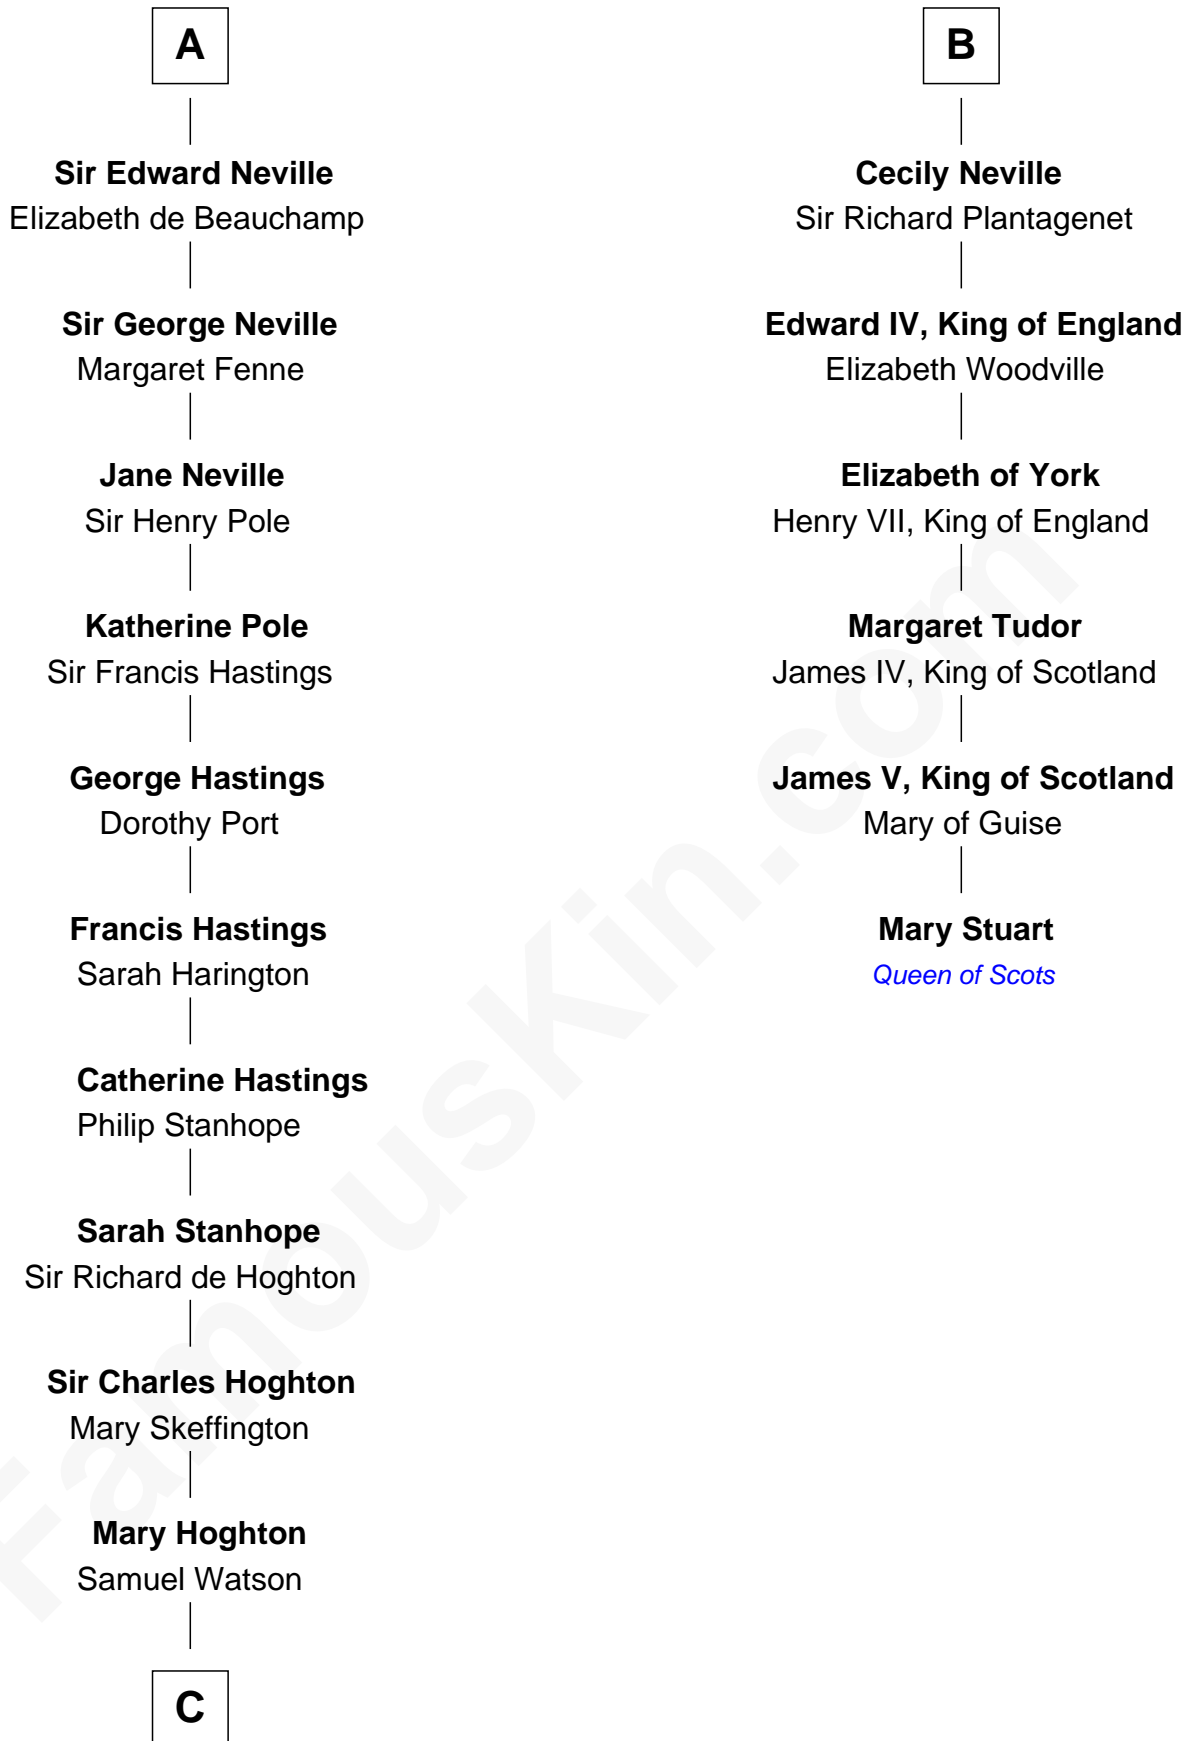

# FamousKin.com Relationship Chart of

**E. M. Forster**  
*English Novelist*

12th cousin 9 times removed of

**Mary Stuart**  
*Queen of Scots*

FamousKin.com