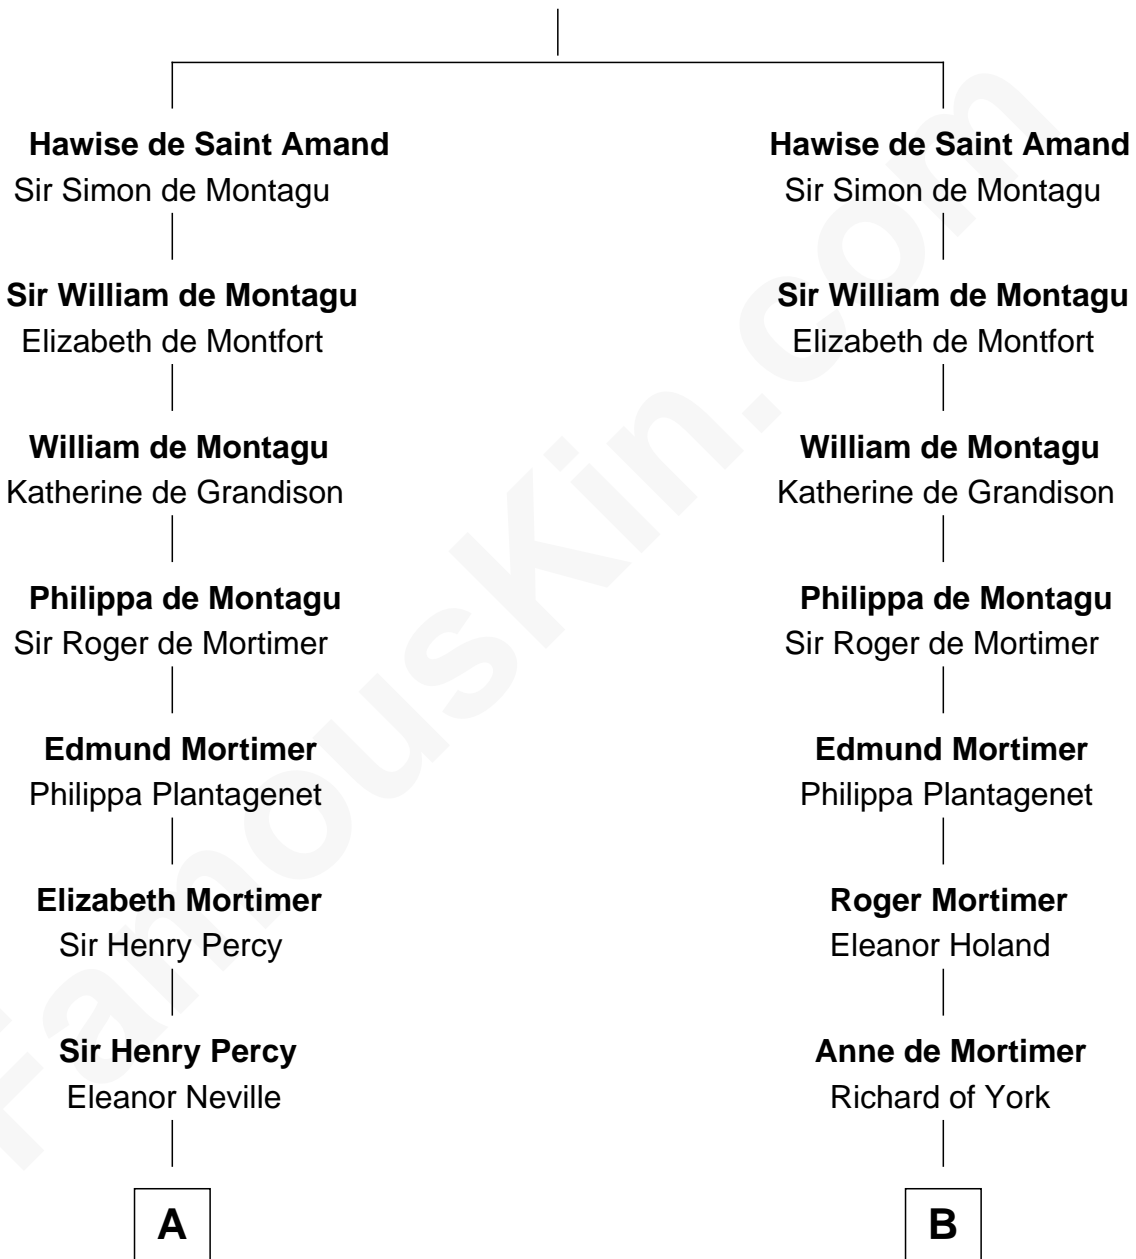

# FamousKin.com Relationship Chart of

**E. M. Forster**  
*English Novelist*

12th cousin 9 times removed of

**Mary Stuart**  
*Queen of Scots*

**Amaury de Saint Amand**

**C**

**Lucy Watson**  
John Thornton

**Henry Thornton**  
Marianne Sykes

**Laura Thornton**  
Charles Forster

**Edward Morgan Llewellyn Forster**  
Alice Clara Whichelo

**E. M. Forster**  
*English Novelist*

FamousKin.com