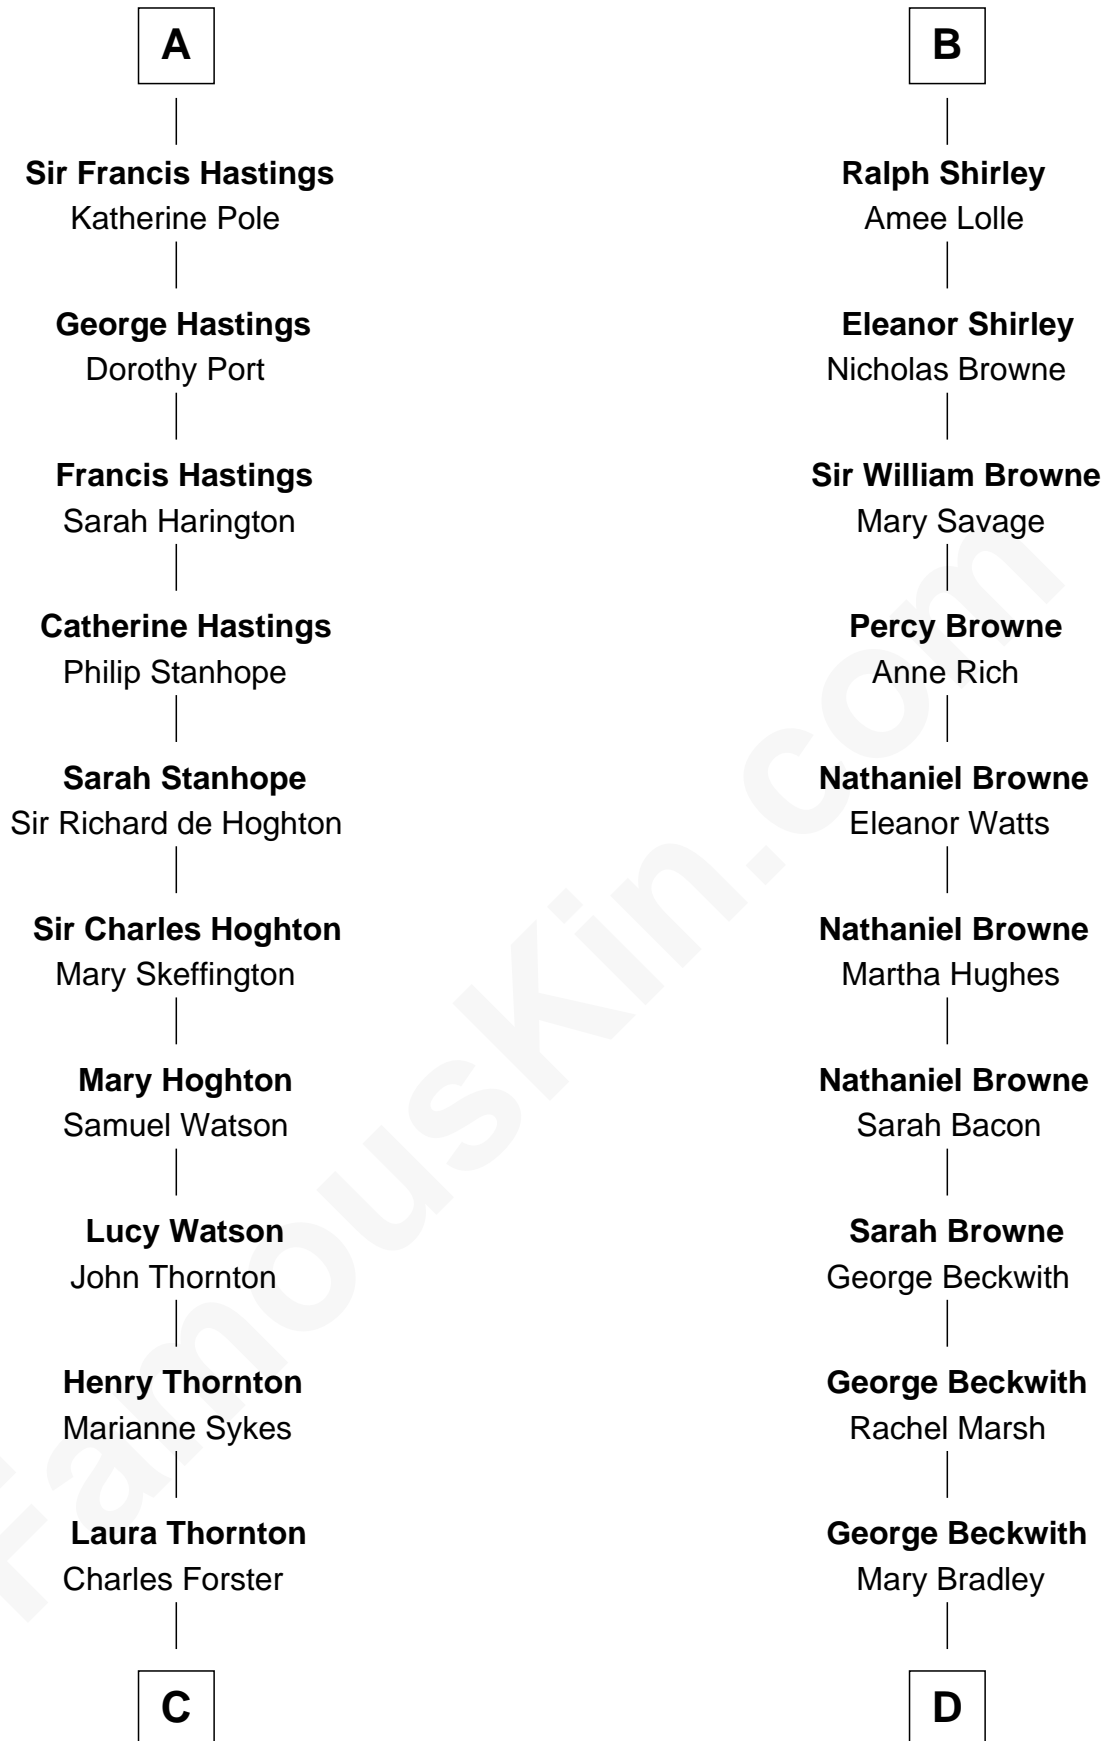

FamousKin.com Relationship Chart of

E. M. Forster
English Novelist

18th cousin of

William Henry Moore
Co-Founder, U.S. Steel and Nabisco

C

Edward Morgan Llewellyn Forster

Alice Clara Whichelo

E. M. Forster

English Novelist

D

Rachael Arvilla Beckwith

Nathaniel Ford Moore

William Henry Moore

Co-Founder, U.S. Steel and Nabisco

FamousKin.com