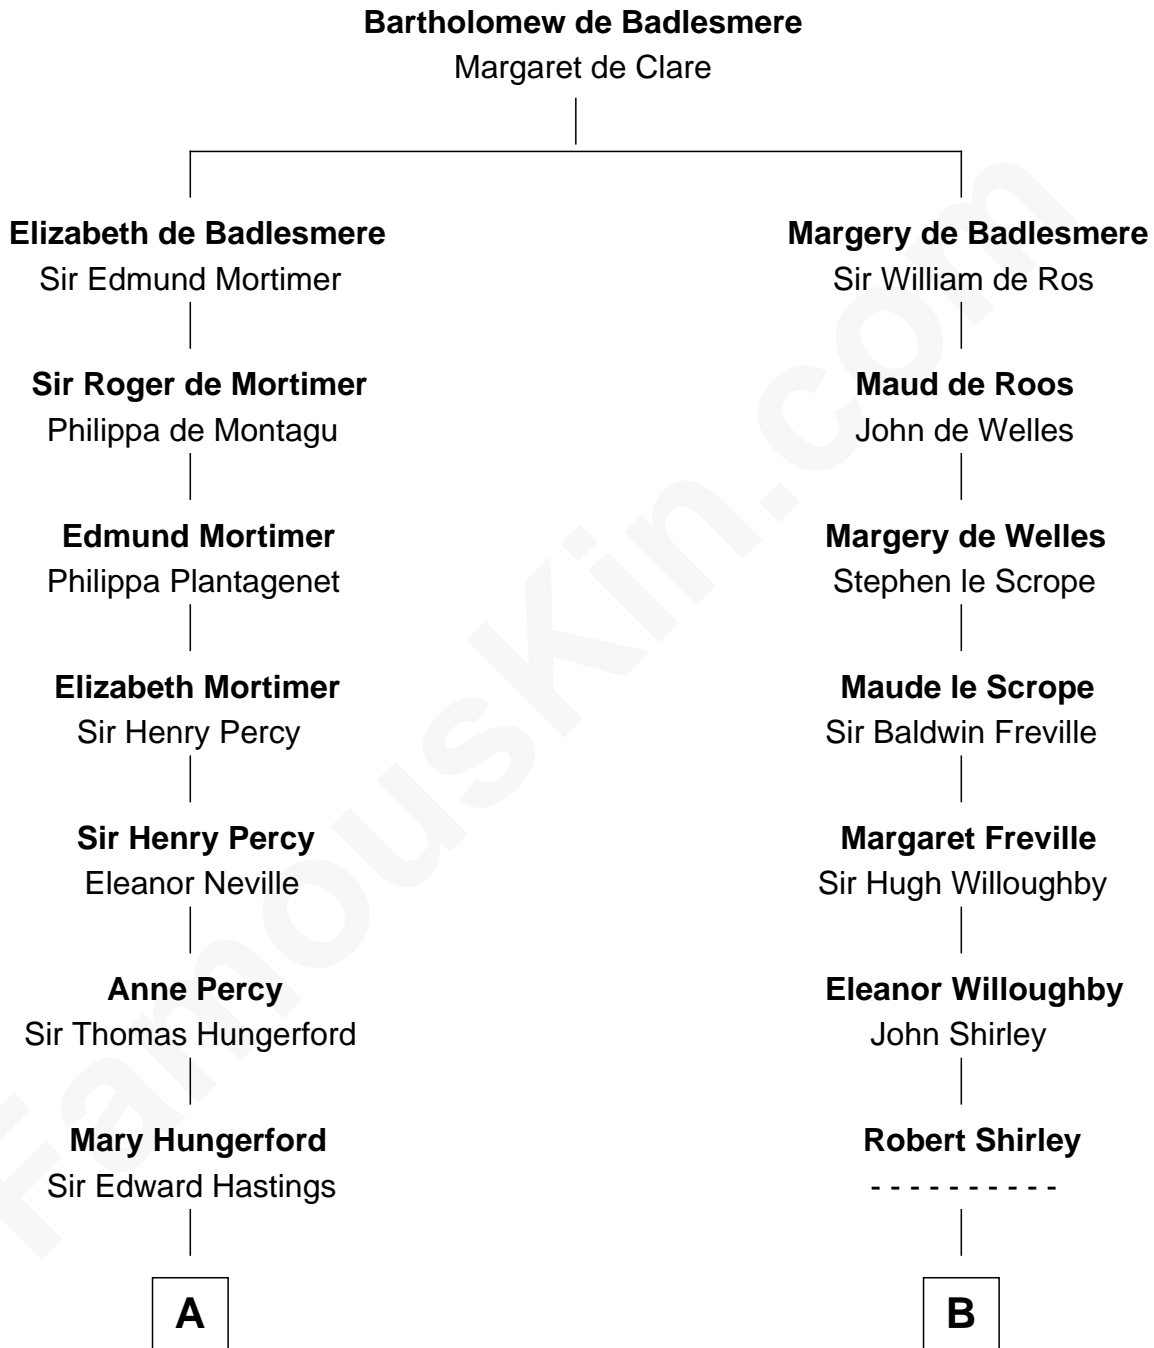

# FamousKin.com Relationship Chart of

**E. M. Forster**  
*English Novelist*

18th cousin 1 time removed of

**William Henry Moore**  
*Co-Founder, U.S. Steel and Nabisco*

**C**

Laura Thornton  
Charles Forster

Edward Morgan Llewellyn Forster  
Alice Clara Whichelo

**E. M. Forster**  
*English Novelist*

**D**

Rachael Arvilla Beckwith  
Nathaniel Ford Moore

**William Henry Moore**  
*Co-Founder, U.S. Steel and Nabisco*