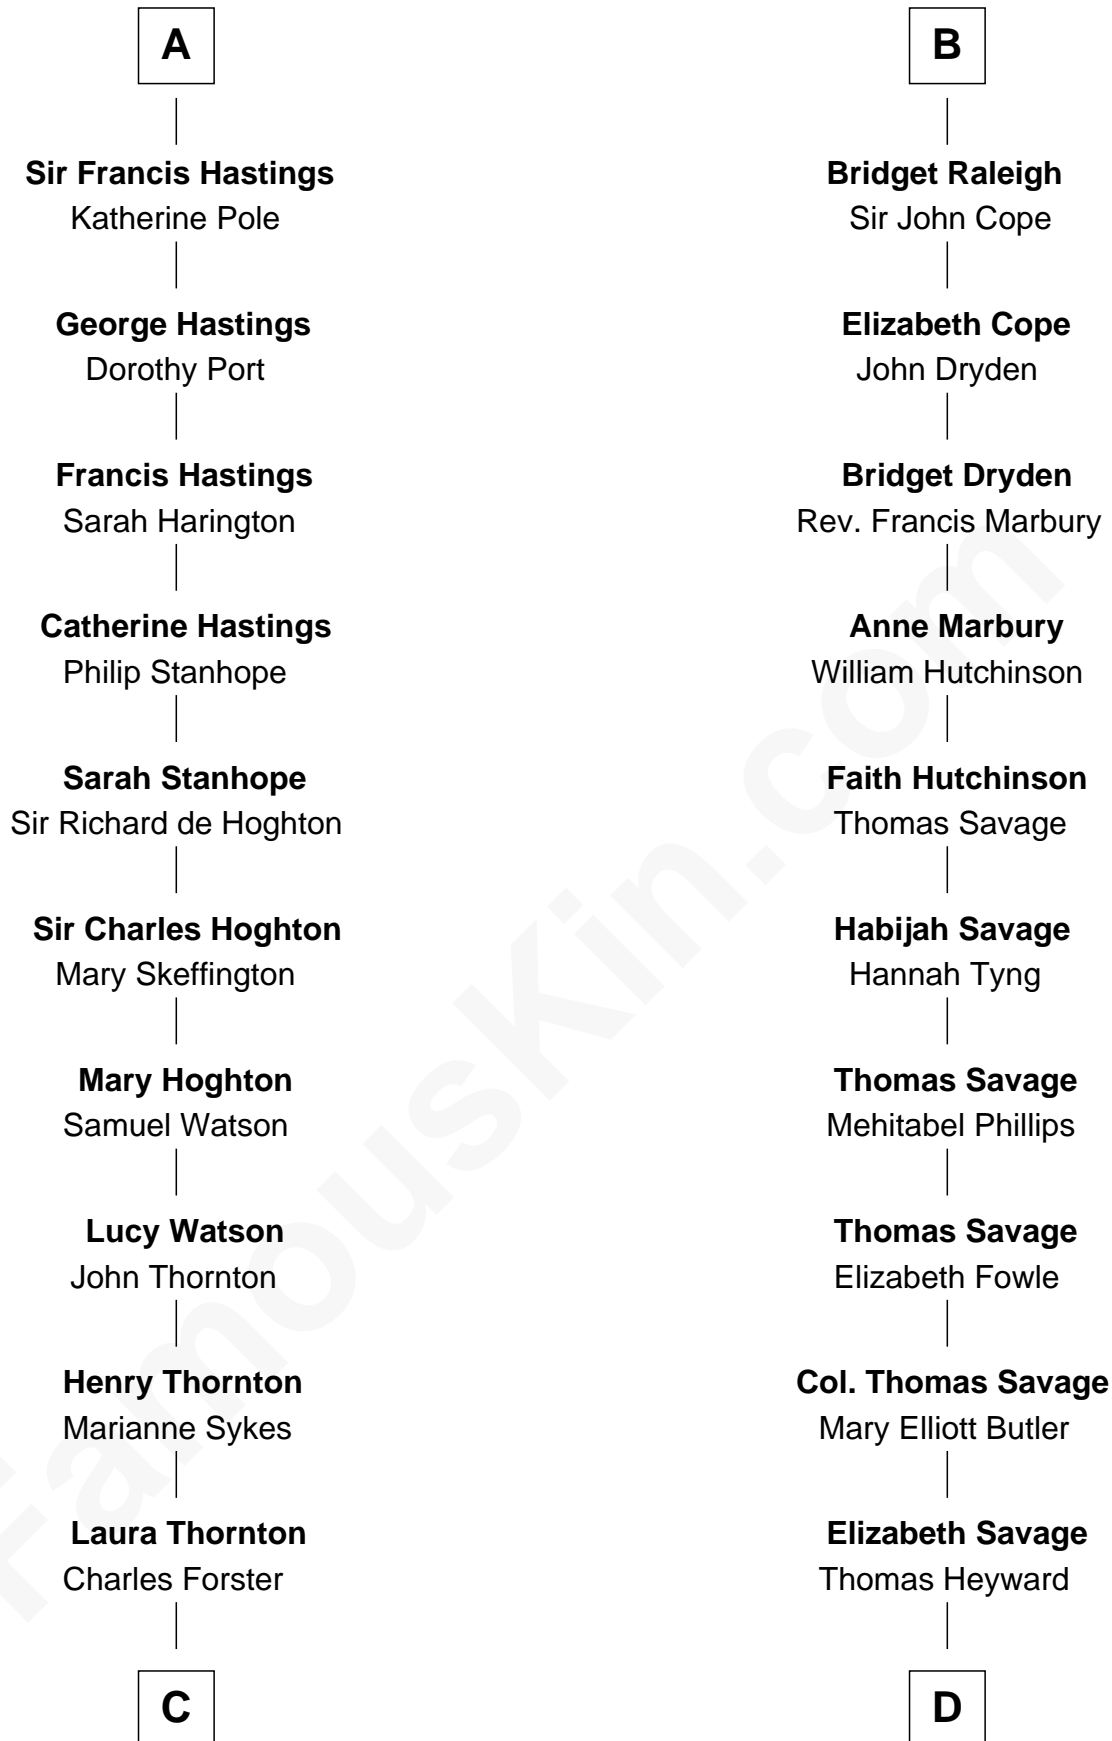

FamousKin.com Relationship Chart of

E. M. Forster
English Novelist

18th cousin 3 times removed of

DuBose Heyward
Author of Porgy (Porgy & Bess)

Hugh le Despencer
Eleanor de Clare

Elizabeth le Despencer
Maurice de Berkeley

A

Sir Edward le Despencer
Anne de Ferrers

Edward Despencer
Elizabeth Burghersh

Margaret Despencer
Robert de Ferrers

Phillippa Ferrers
Sir Thomas Greene

Elizabeth Greene
William Raleigh

Sir Edward Raleigh
Margaret Verney

Sir Edward Raleigh
Anne Chamberlayne

B

C

Edward Morgan Llewellyn Forster

Alice Clara Whichelo

E. M. Forster

English Novelist

D

Thomas Heyward

Ann Eliza Cuthbert

Thomas Savage Heyward

Georgianna Hasell

Thomas Savage Heyward

Louisa Watkins

Edwin Watkins Heyward

Jane Screven DuBose