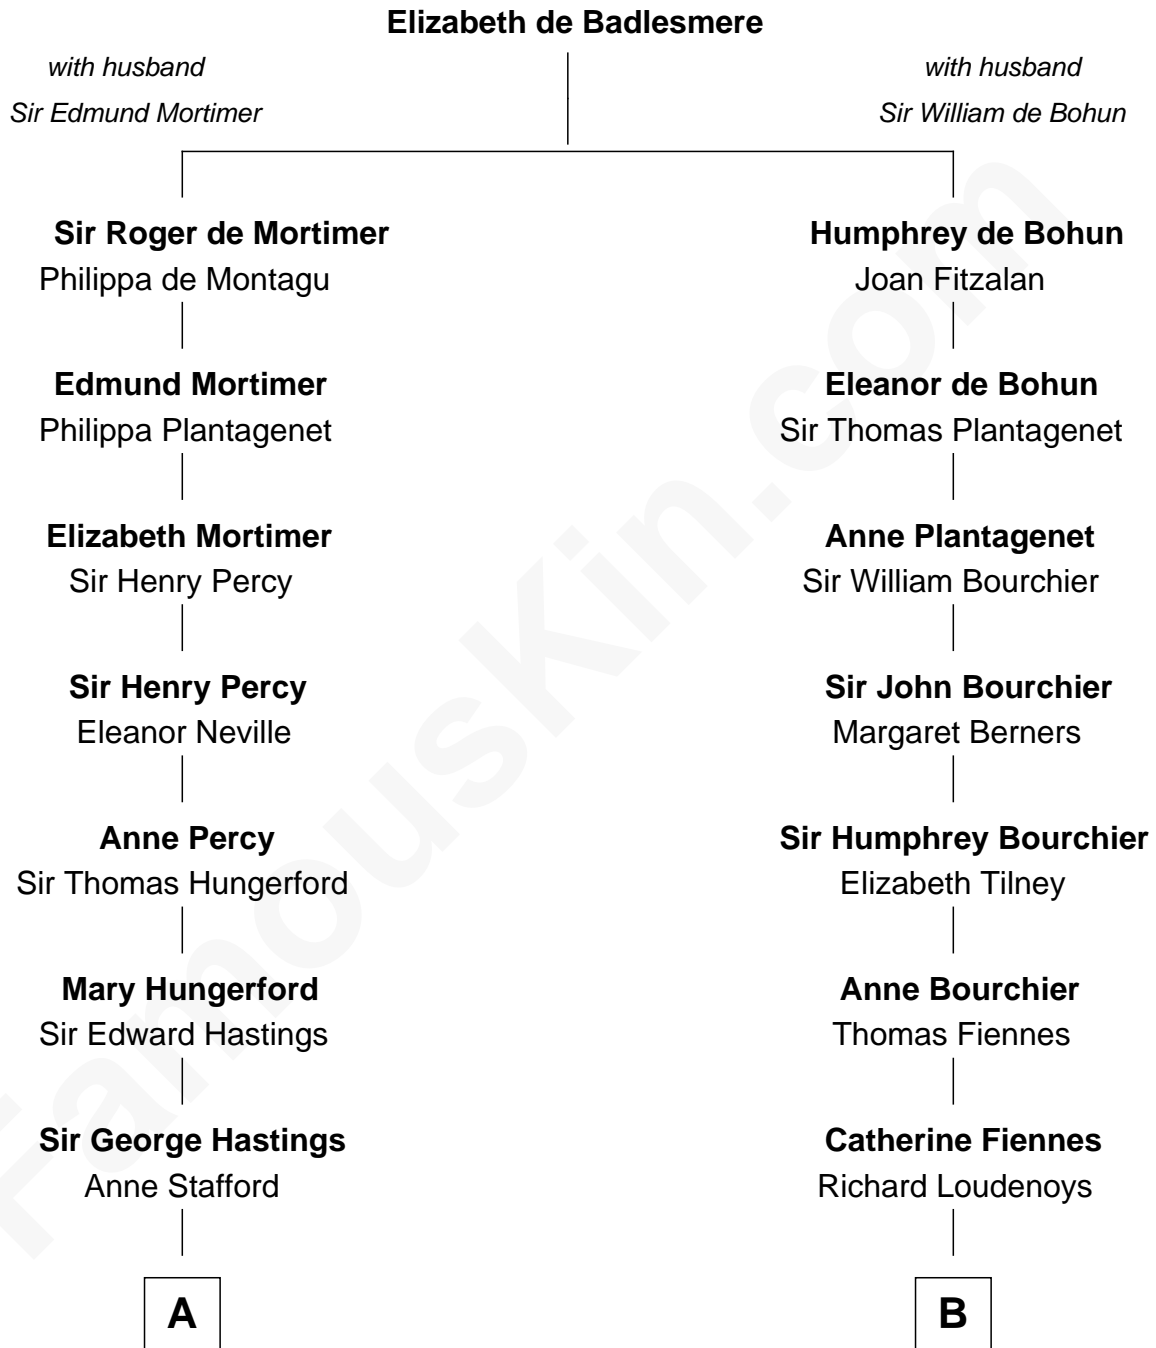

FamousKin.com Relationship Chart of

E. M. Forster
English Novelist

18th cousin 2 times removed of

Ali Wentworth

TV Actress and Comedienne

C

Edward Morgan Llewellyn Forster

Alice Clara Whichelo

E. M. Forster

English Novelist

D

Howard Elliott

Janet January

Janet January Elliott

Richard Bryant Hobart

Mable Bryant Hobart