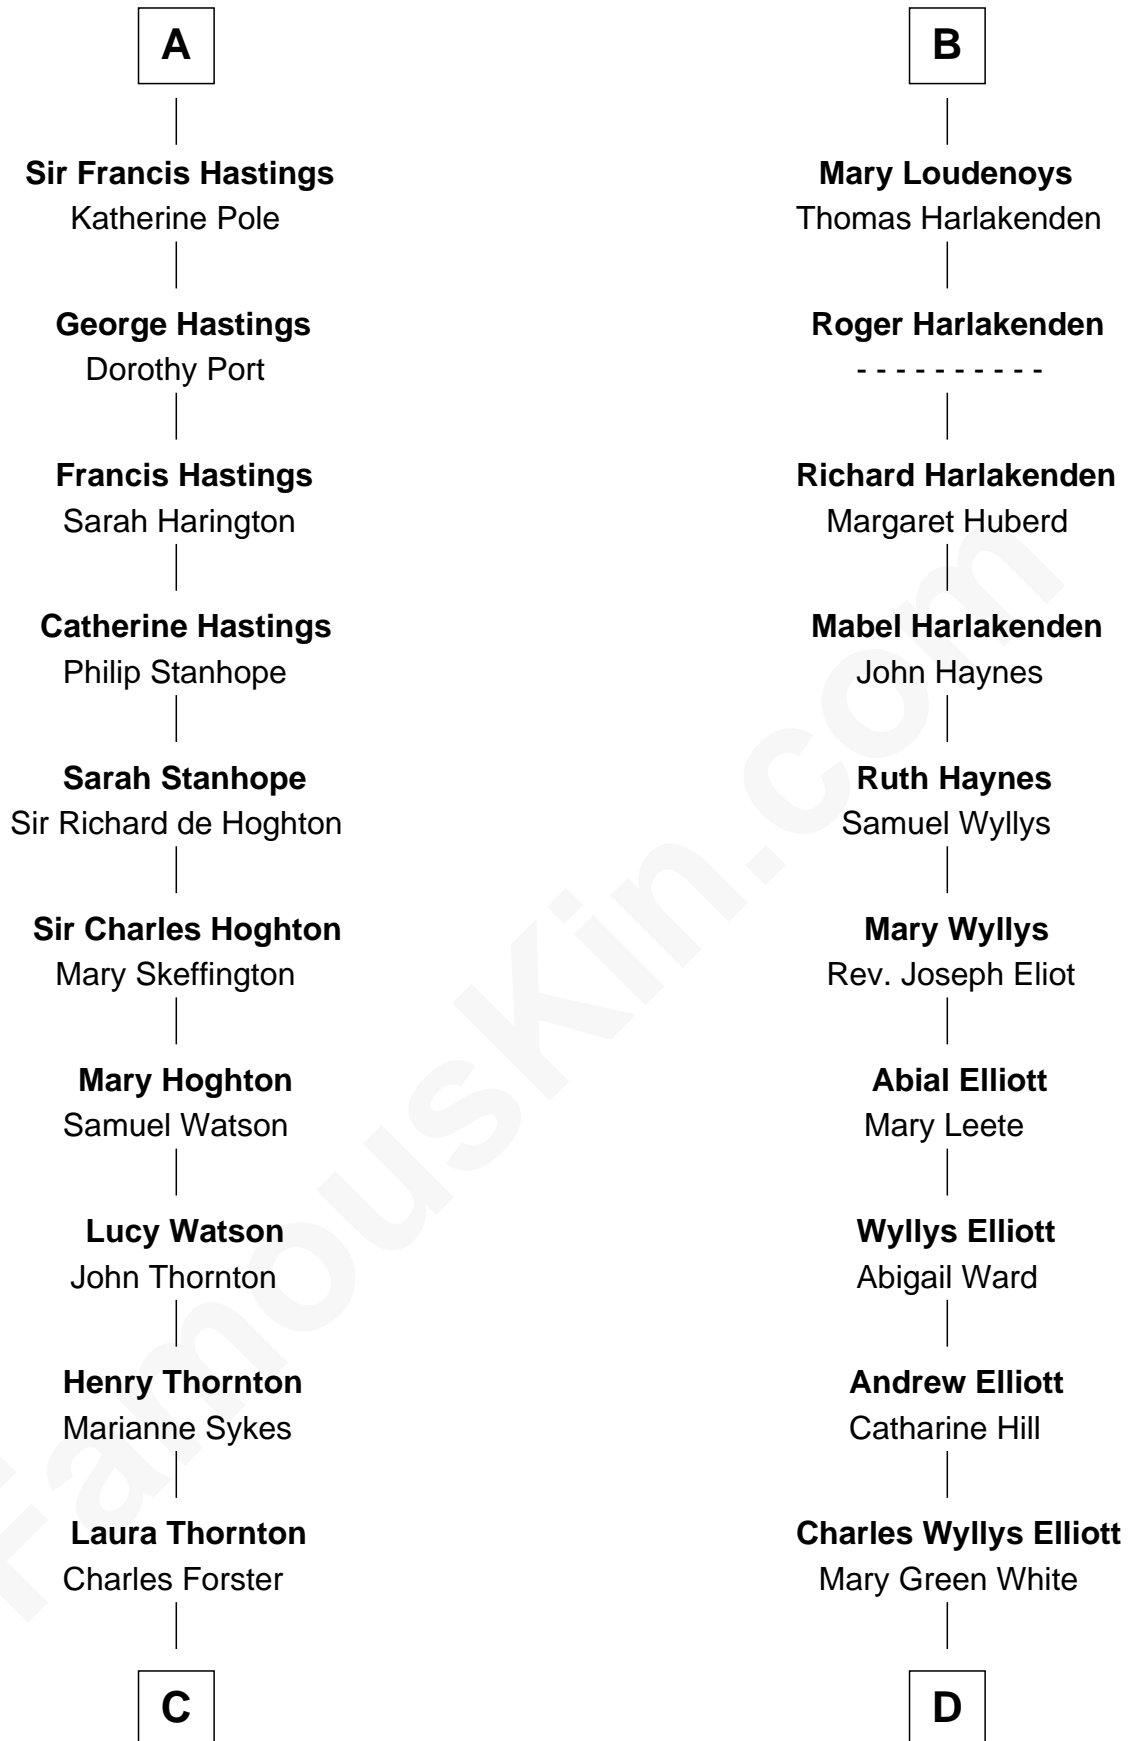

FamousKin.com Relationship Chart of

E. M. Forster
English Novelist

18th cousin 2 times removed of

Ali Wentworth

TV Actress and Comedienne

C

Edward Morgan Llewellyn Forster

Alice Clara Whichelo

E. M. Forster

English Novelist

D

Howard Elliott

Janet January

Janet January Elliott

Richard Bryant Hobart

Mable Bryant Hobart