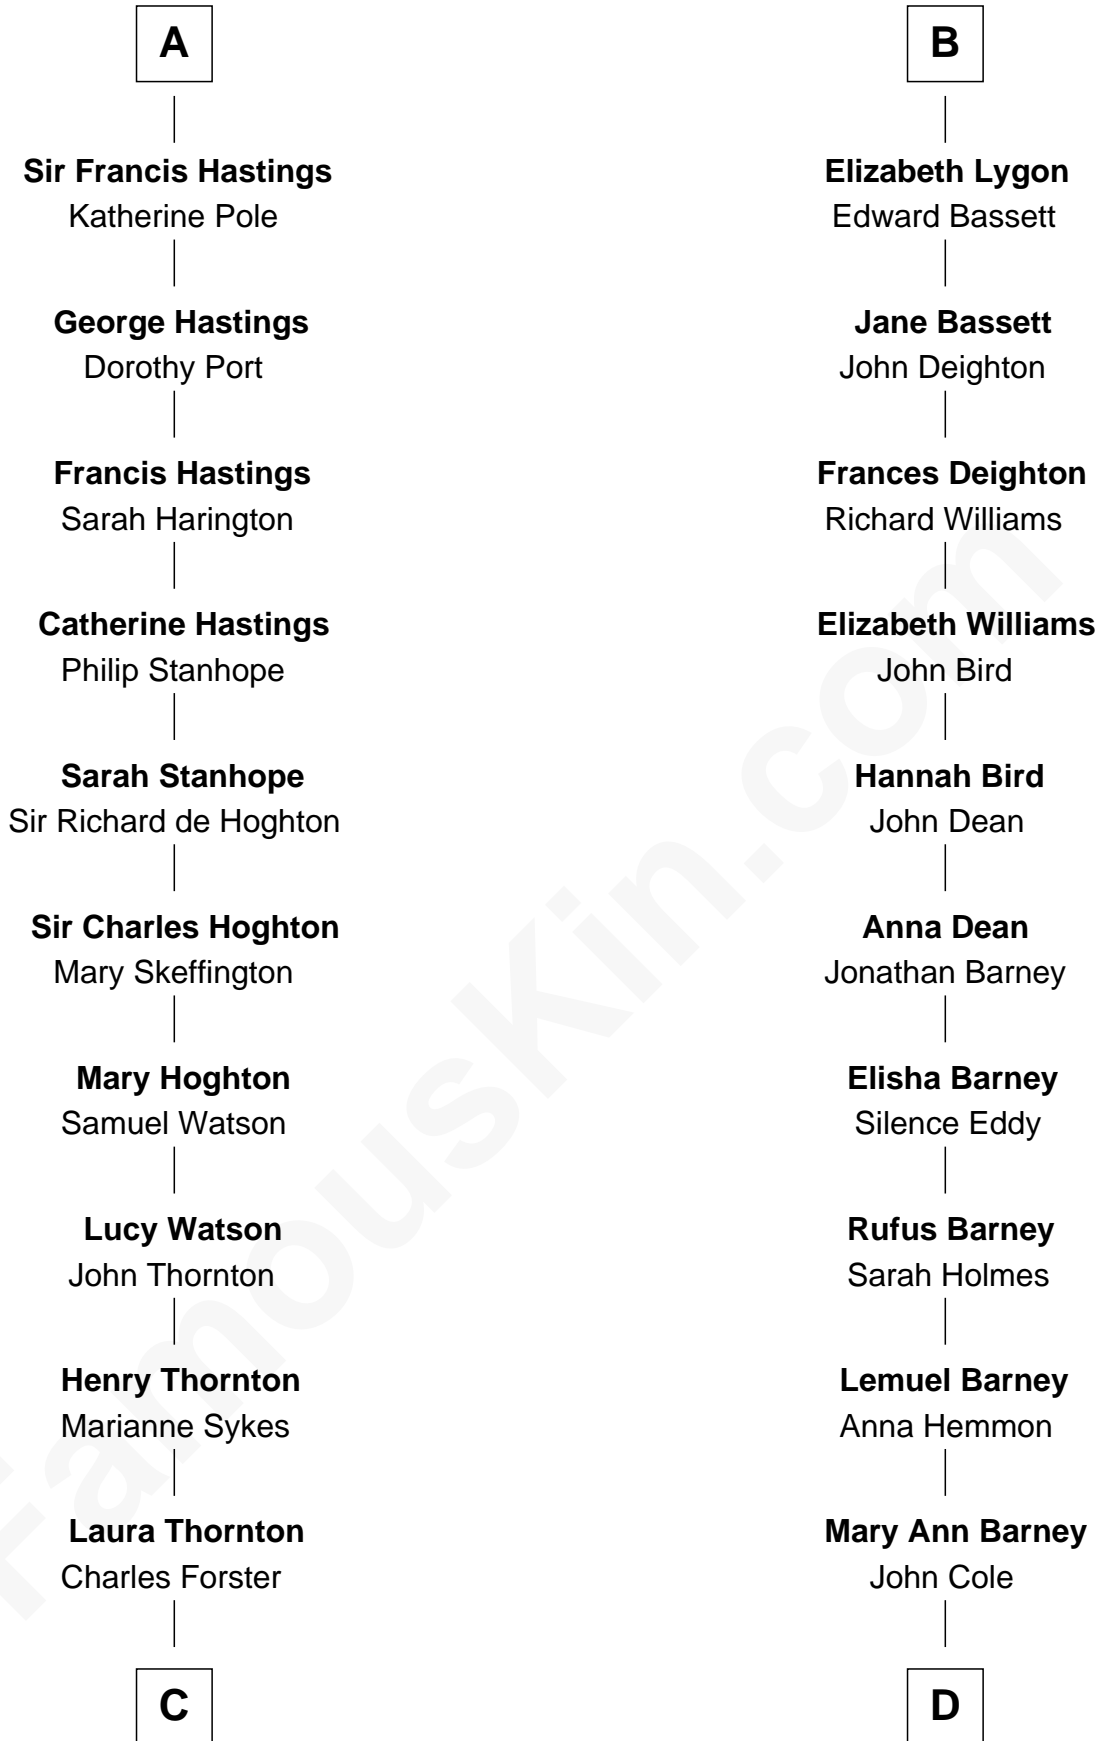

# FamousKin.com Relationship Chart of

**E. M. Forster**  
*English Novelist*

18th cousin 3 times removed of

**Michael Lookinland**  
*TV Actor*

**C**

**Edward Morgan Llewellyn Forster**

Alice Clara Whichelo

**E. M. Forster**

*English Novelist*

**D**

**Rufus Lemuel Cole**

Matilda M. Hall

**Nellie M. Cole**

John Andrew Lookinland

**Orrin Paul Lookinland**