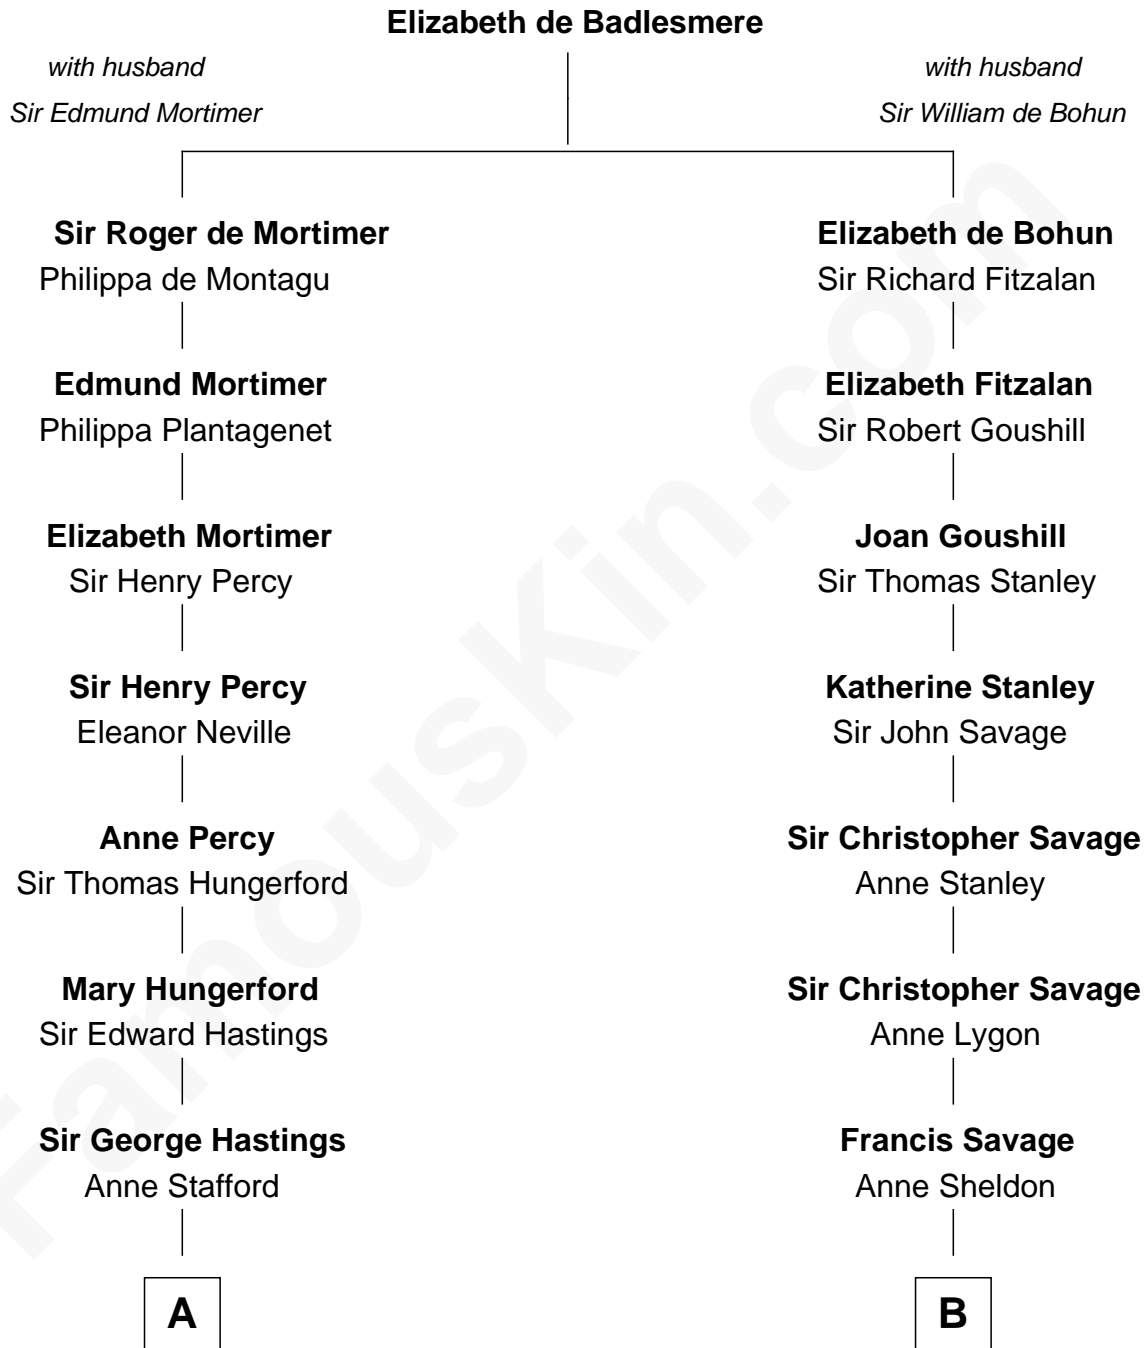

# FamousKin.com Relationship Chart of

**E. M. Forster**  
English Novelist

18th cousin 2 times removed of

**Parker Stevenson**  
TV and Movie Actor

**C**

**Edward Morgan Llewellyn Forster**

Alice Clara Whichelo

**E. M. Forster**

*English Novelist*

**D**

**Evelyn Taylor**

Eli Kirk Price

**Philip Price**

Sarah Meade Harrison

**Sarah Meade Price**