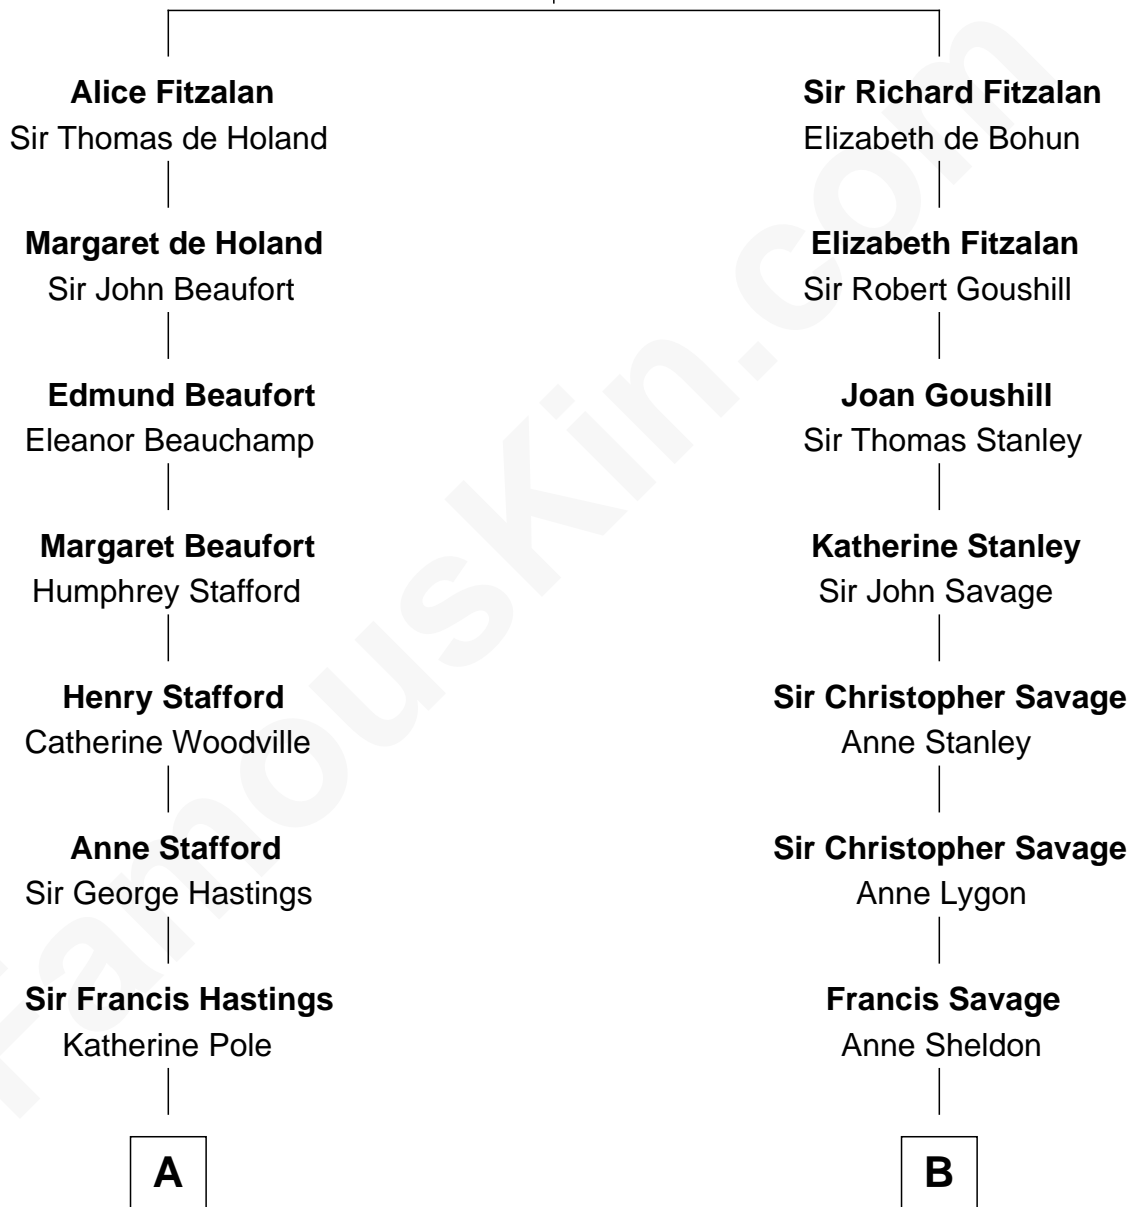

FamousKin.com Relationship Chart of

E. M. Forster
English Novelist

17th cousin 3 times removed of

Parker Stevenson
TV and Movie Actor

Richard Fitzalan
Eleanor Plantagenet

C

—
Evelyn Taylor

Eli Kirk Price

—
Philip Price

Sarah Meade Harrison

—
Sarah Meade Price

Richard Stevenson Parker

—
Parker Stevenson

TV and Movie Actor

FamousKin.com