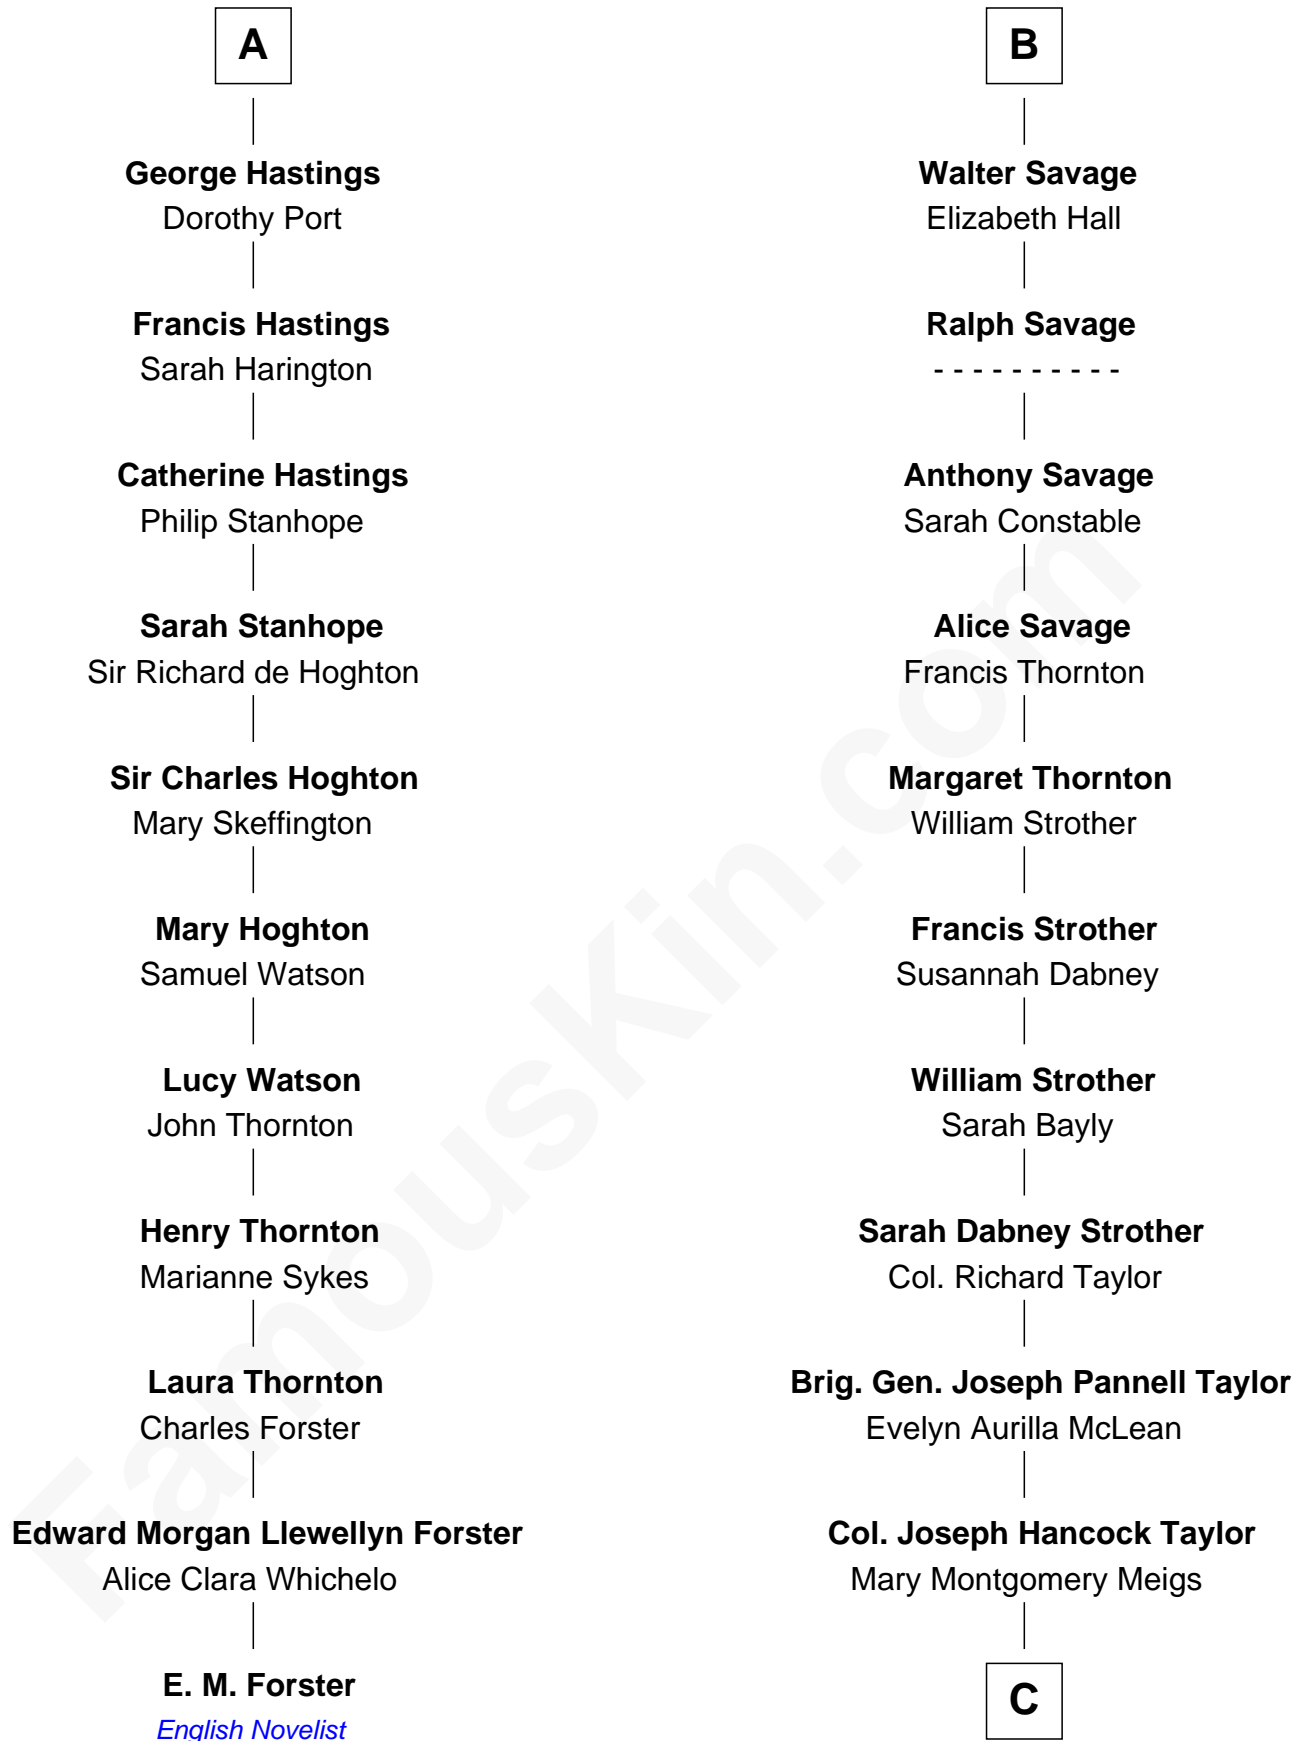

FamousKin.com Relationship Chart of

E. M. Forster
English Novelist

17th cousin 3 times removed of

Parker Stevenson
TV and Movie Actor

Richard Fitzalan
Eleanor Plantagenet

C

—
Evelyn Taylor

Eli Kirk Price

—
Philip Price

Sarah Meade Harrison

—
Sarah Meade Price

Richard Stevenson Parker

—
Parker Stevenson

TV and Movie Actor

FamousKin.com