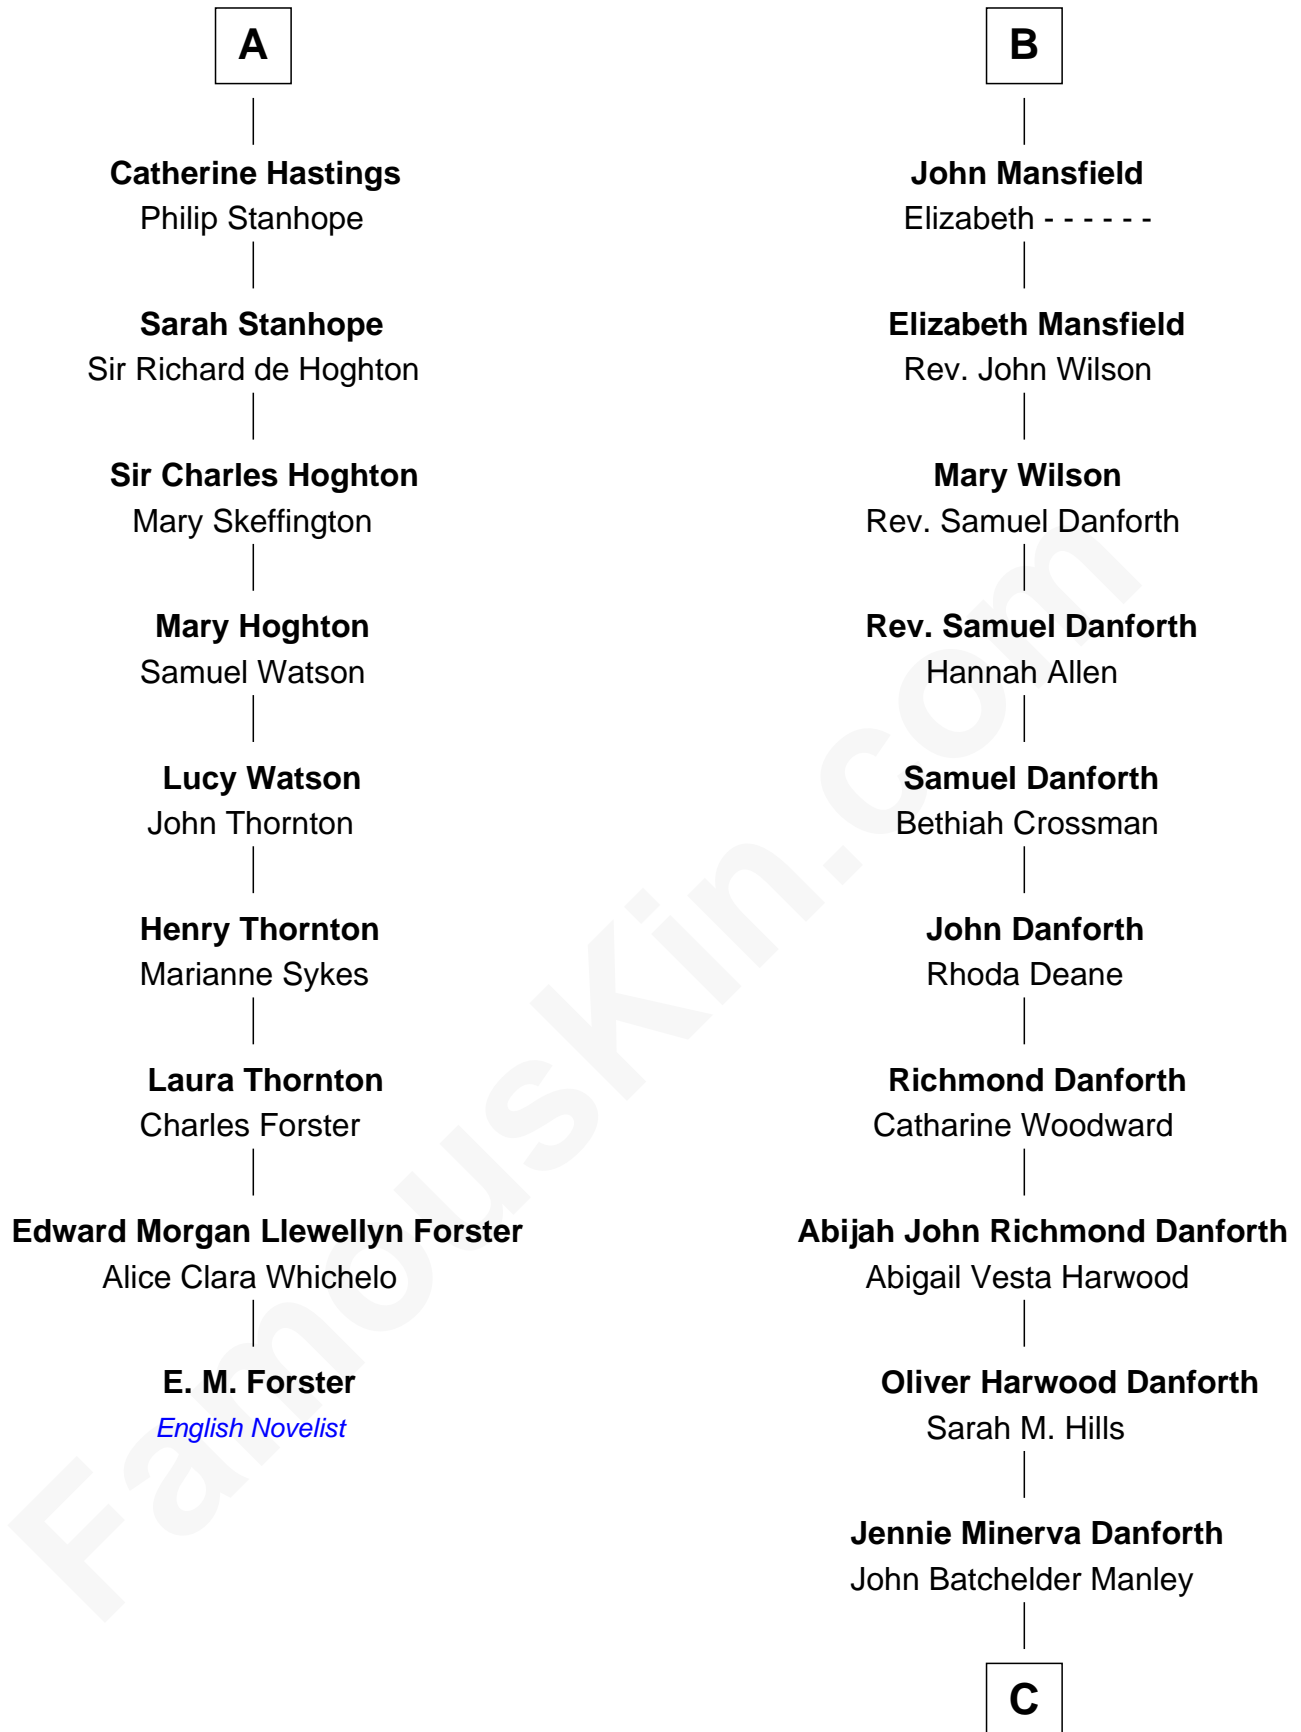

FamousKin.com Relationship Chart of

E. M. Forster
English Novelist

15th cousin 4 times removed of

Zach Snyder
Filmmaker

Sir Henry Percy
Elizabeth Mortimer

C

Helen Danforth Manley
Dr. Edgar Earl Reeves

Marsha Manley Reeves
Charles Edward Snyder