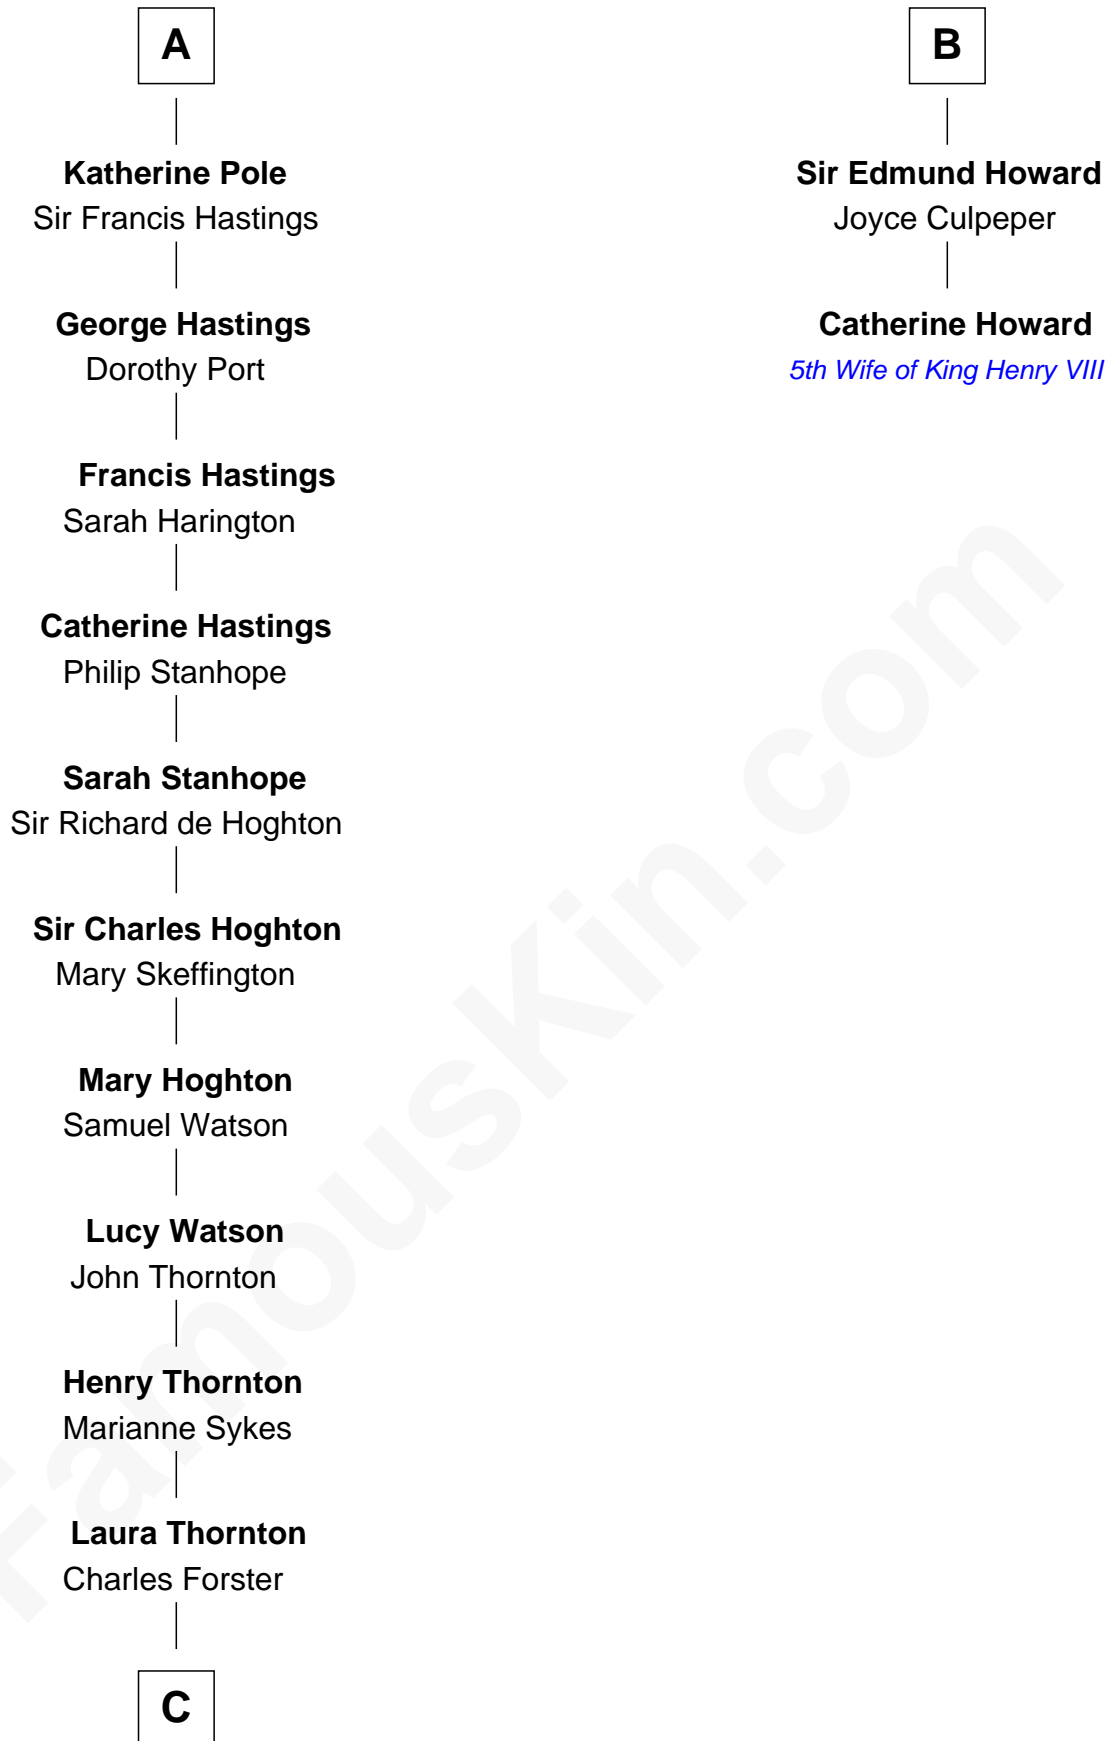

FamousKin.com Relationship Chart of

E. M. Forster
English Novelist

8th cousin 10 times removed of

Catherine Howard
5th Wife of King Henry VIII

C

Edward Morgan Llewellyn Forster

Alice Clara Whichelo

E. M. Forster