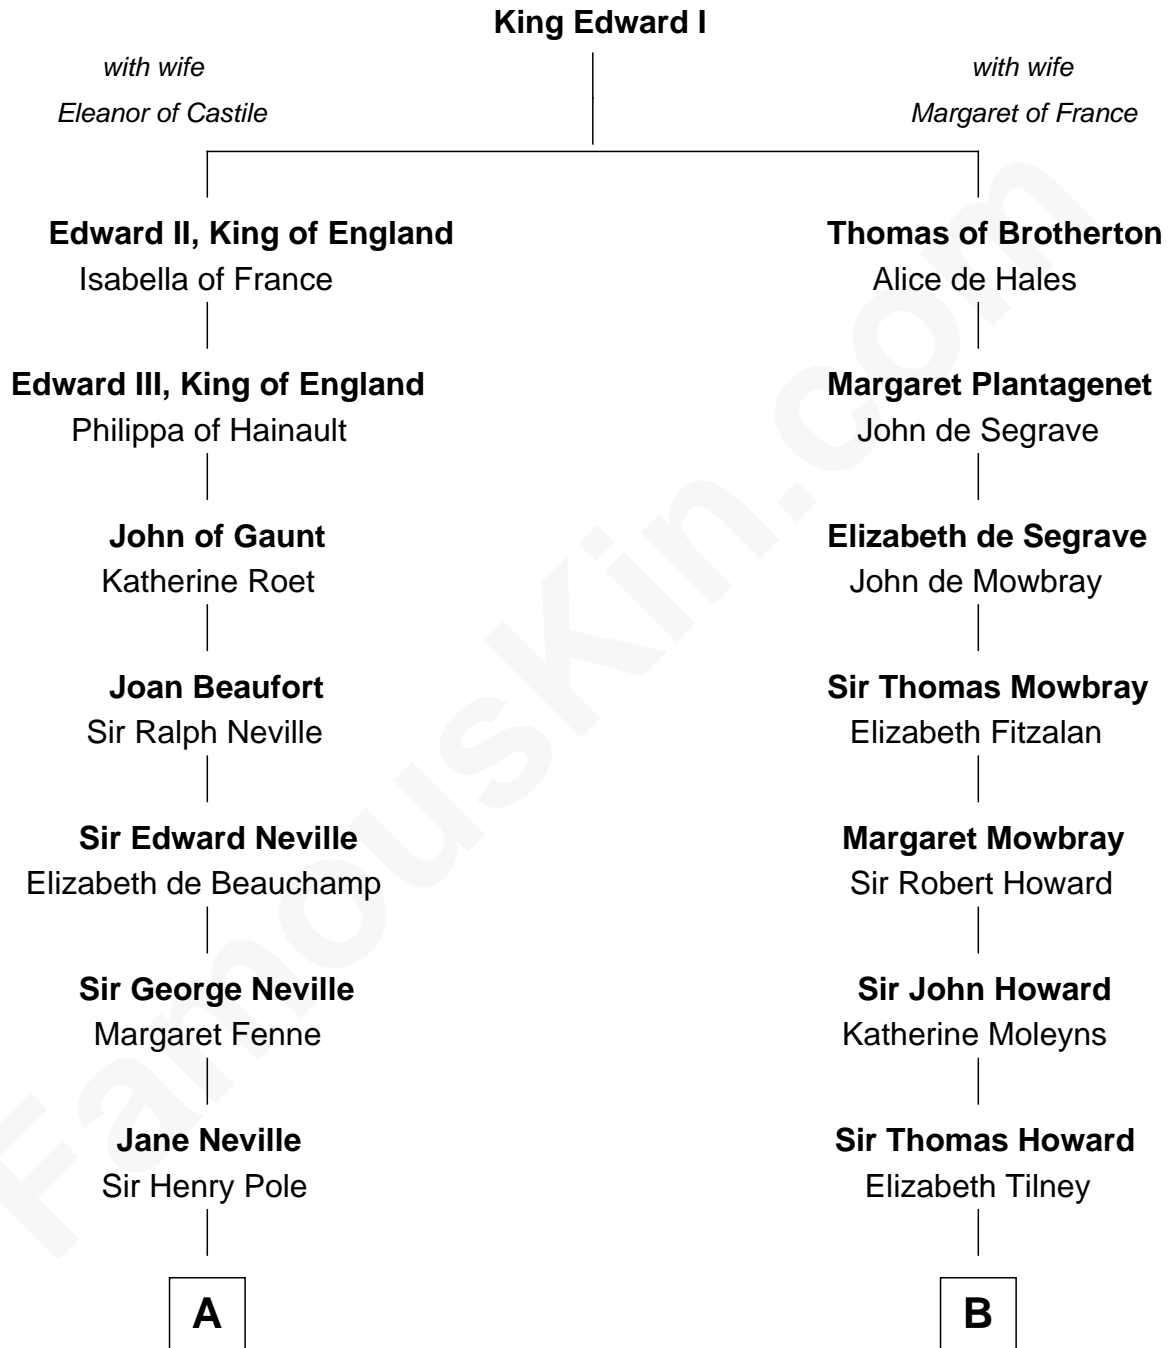

FamousKin.com Relationship Chart of

E. M. Forster
English Novelist

8th cousin 10 times removed of

Catherine Howard
5th Wife of King Henry VIII

C

Edward Morgan Llewellyn Forster

Alice Clara Whichelo

E. M. Forster

English Novelist

FamousKin.com