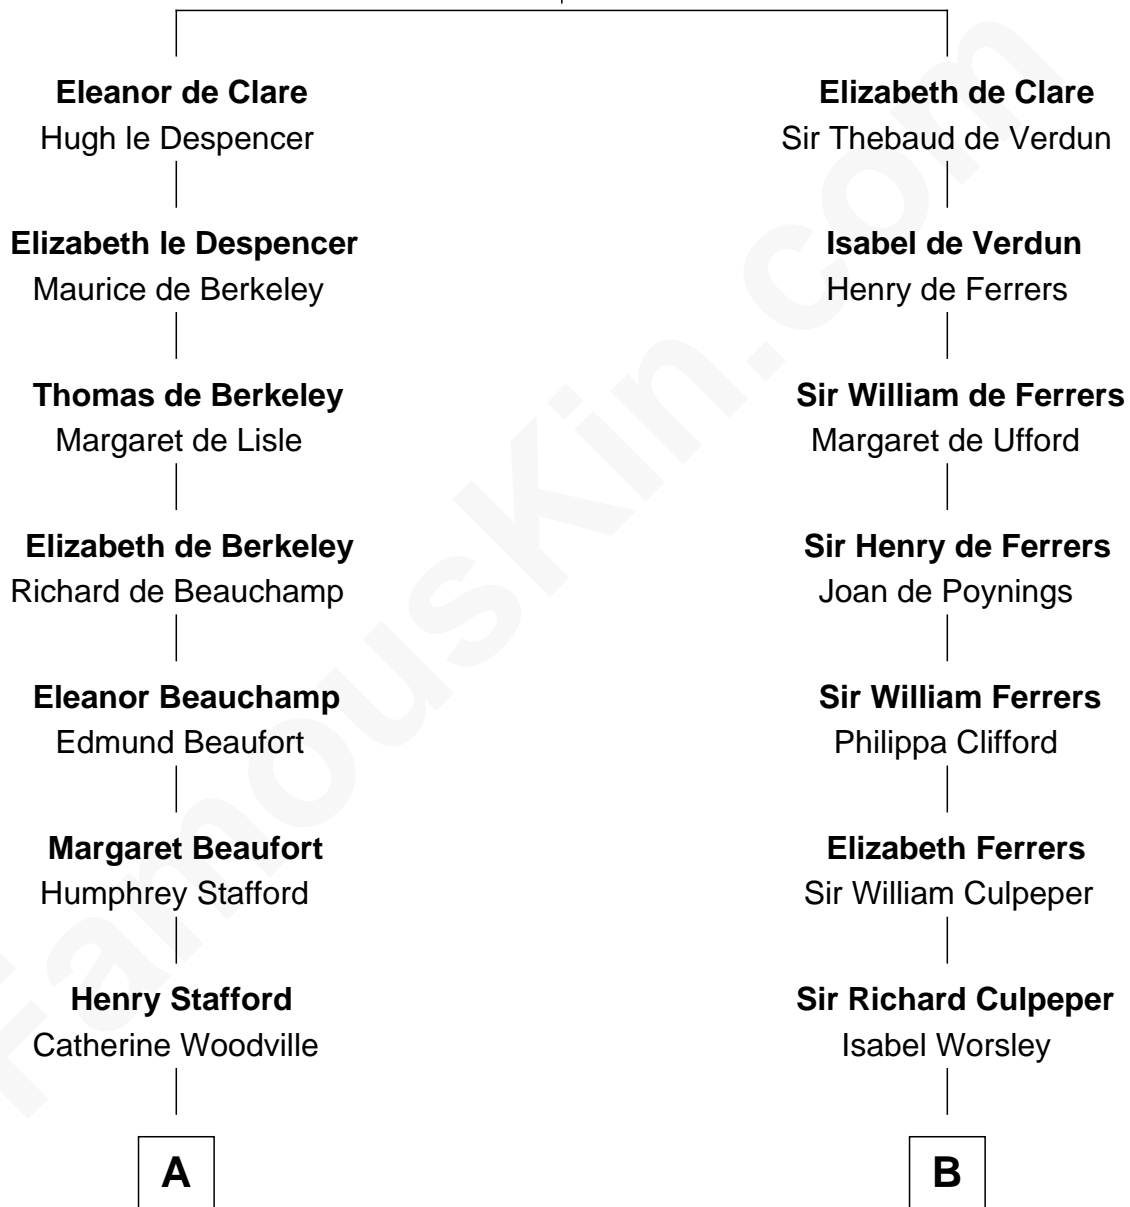

# FamousKin.com Relationship Chart of

**E. M. Forster**  
*English Novelist*

8th cousin 11 times removed of

**Catherine Howard**  
*5th Wife of King Henry VIII*

**Sir Gilbert de Clare**  
Joan of Acre

**C**

—  
**Laura Thornton**

Charles Forster

—  
**Edward Morgan Llewellyn Forster**

Alice Clara Whichelo

—  
**E. M. Forster**

*English Novelist*

FamousKin.com