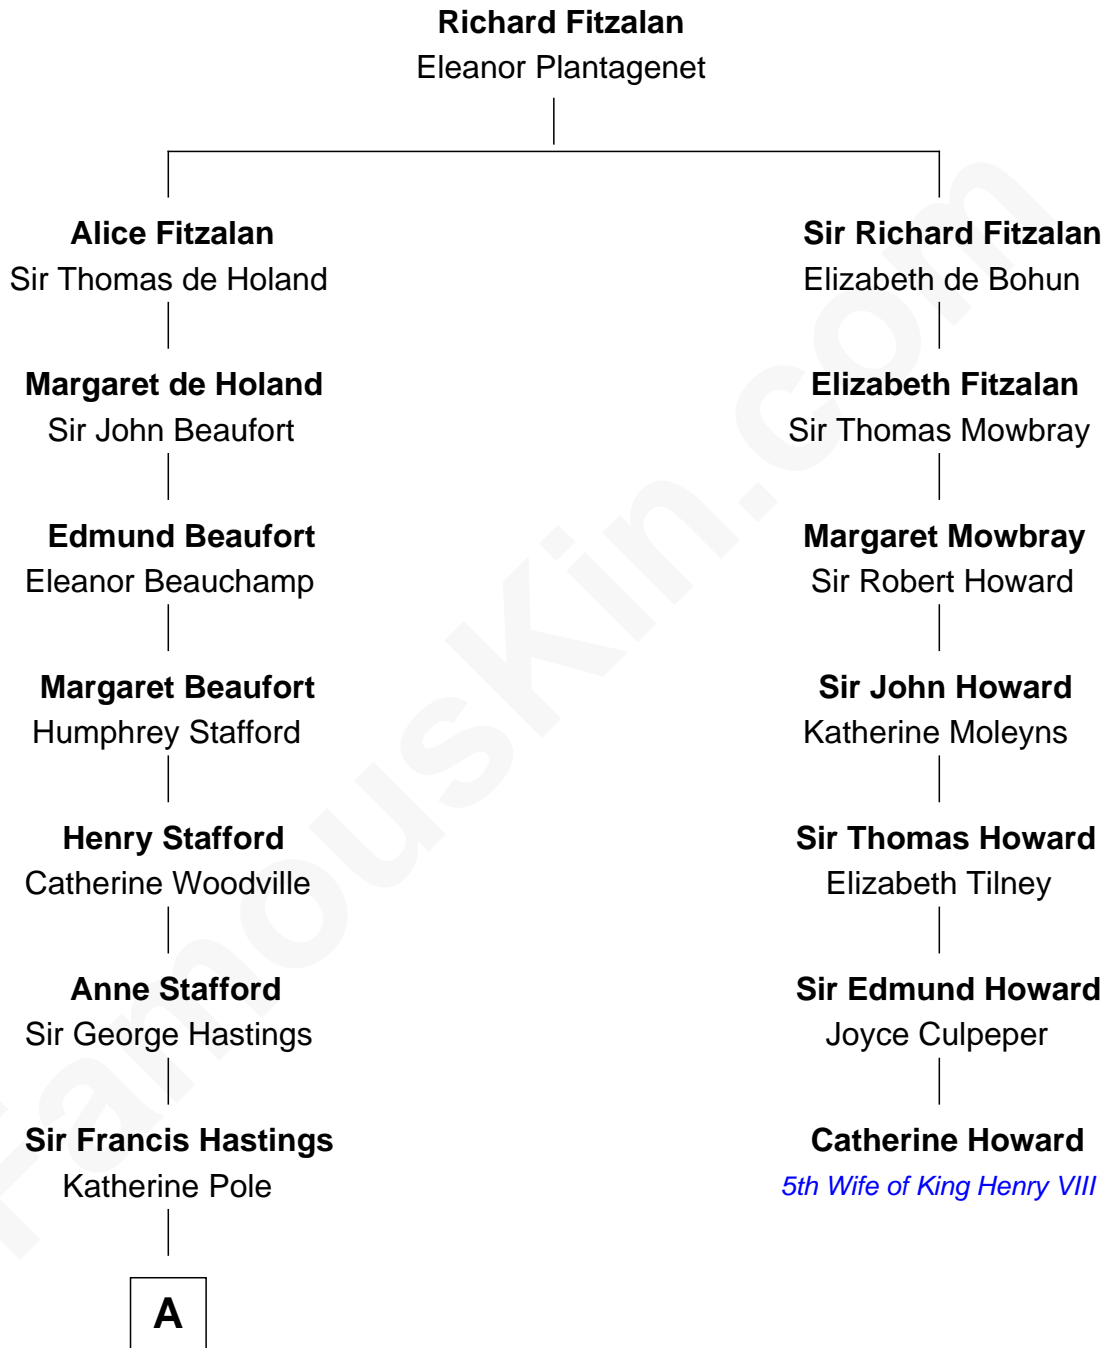

FamousKin.com Relationship Chart of

E. M. Forster
English Novelist

6th cousin 11 times removed of

Catherine Howard
5th Wife of King Henry VIII

A

George Hastings

Dorothy Port

Francis Hastings

Sarah Harington

Catherine Hastings

Philip Stanhope

Sarah Stanhope

Sir Richard de Hoghton

Sir Charles Hoghton

Mary Skeffington

Mary Hoghton

Samuel Watson

Lucy Watson

John Thornton

Henry Thornton

Marianne Sykes

Laura Thornton

Charles Forster

Edward Morgan Llewellyn Forster