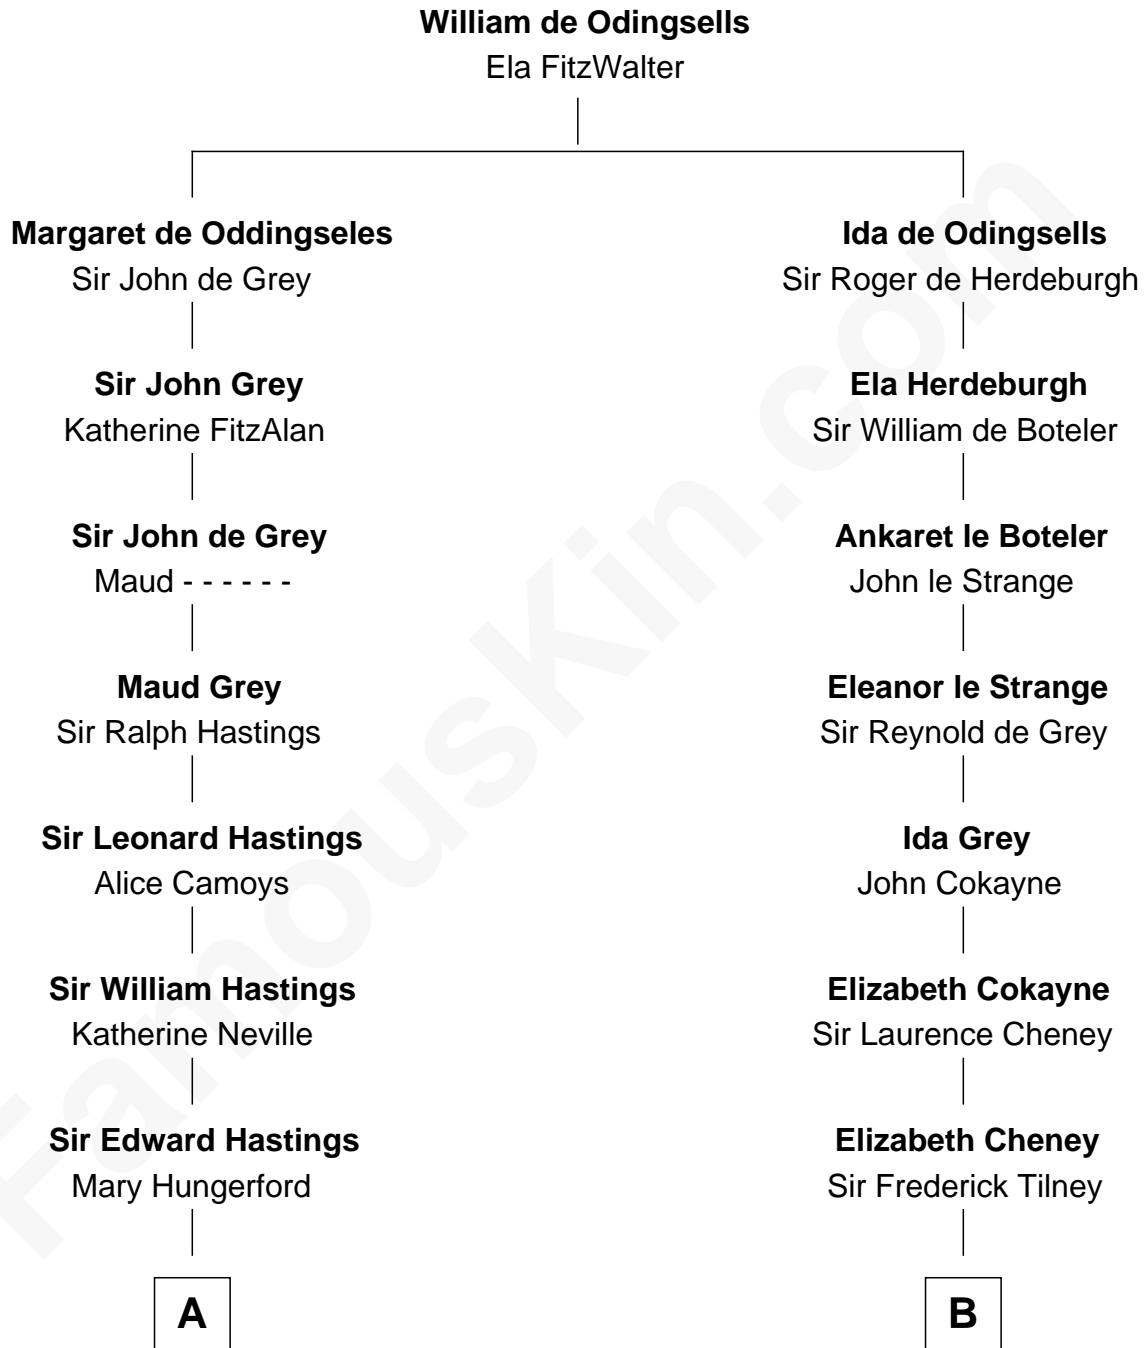

# FamousKin.com Relationship Chart of

**E. M. Forster**  
*English Novelist*

9th cousin 10 times removed of

**Catherine Howard**  
*5th Wife of King Henry VIII*

**C**

—  
**Laura Thornton**

Charles Forster

—  
**Edward Morgan Llewellyn Forster**

Alice Clara Whichelo

—  
**E. M. Forster**

*English Novelist*

FamousKin.com