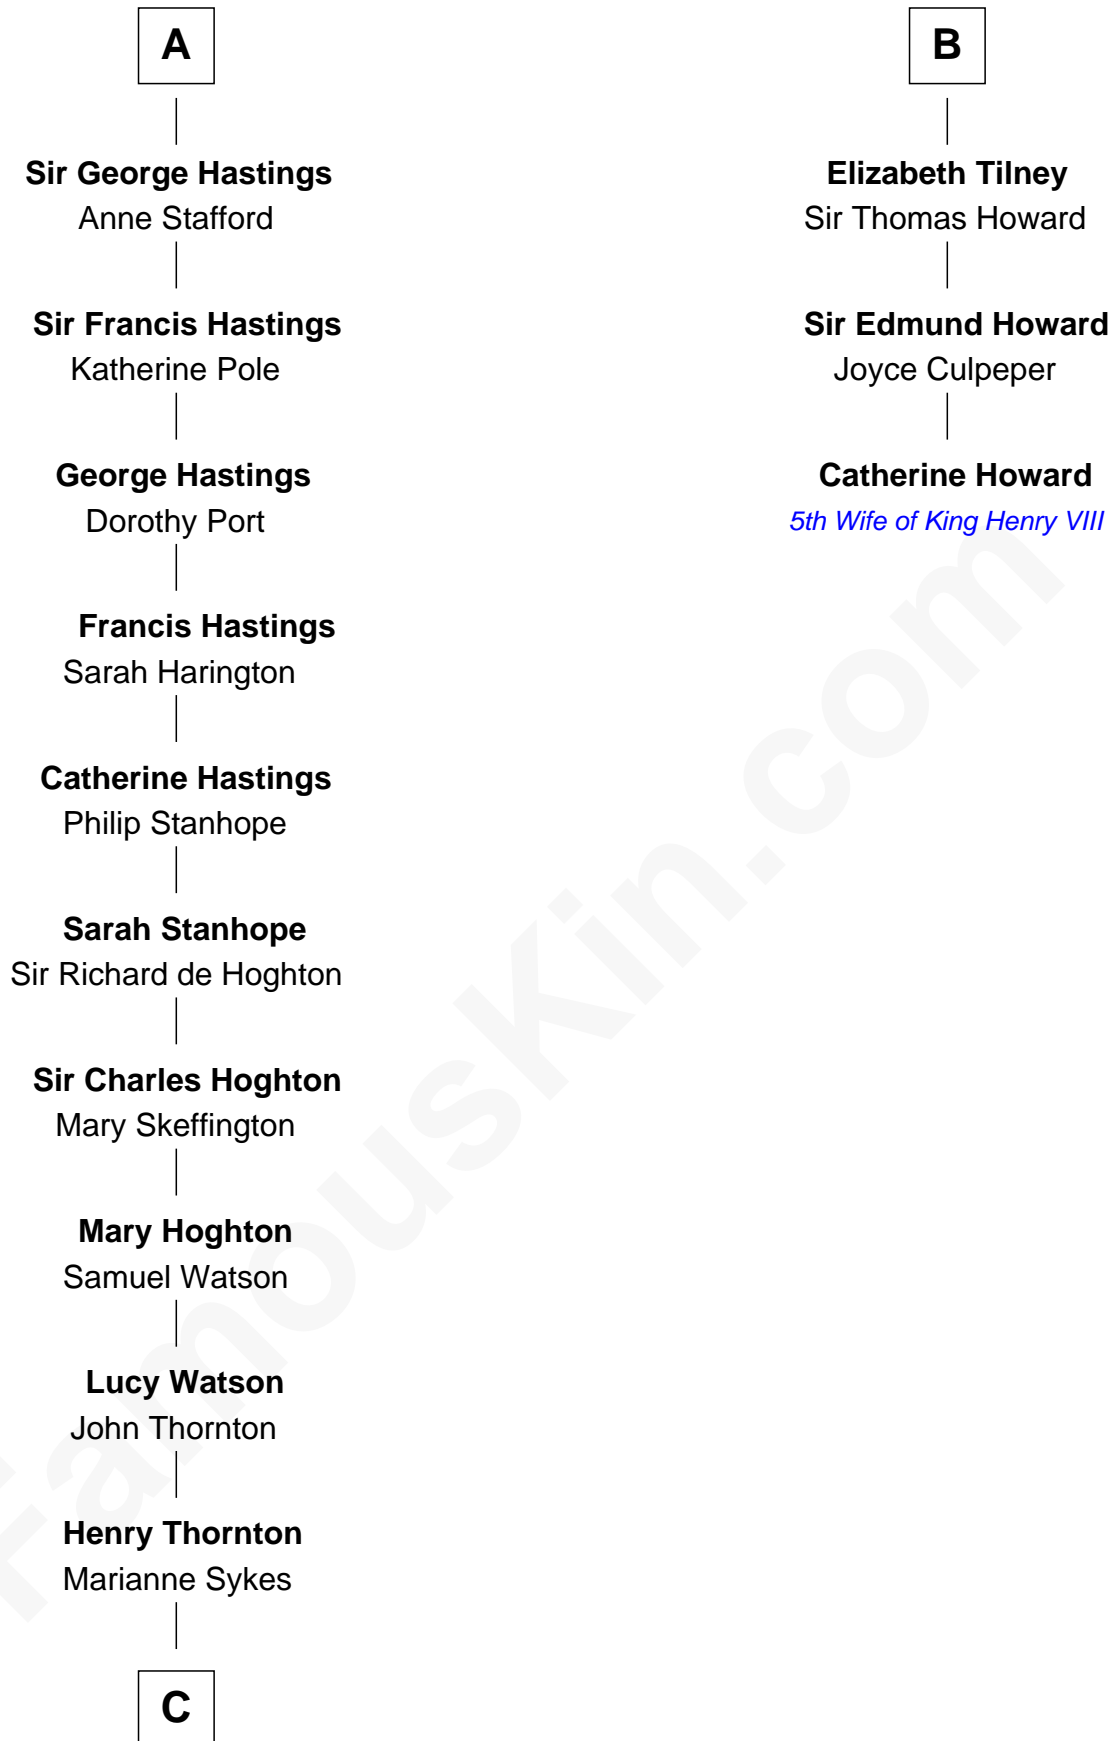

# FamousKin.com Relationship Chart of

**E. M. Forster**  
*English Novelist*

9th cousin 10 times removed of

**Catherine Howard**  
*5th Wife of King Henry VIII*

**C**

—  
**Laura Thornton**

Charles Forster

—  
**Edward Morgan Llewellyn Forster**

Alice Clara Whichelo

—  
**E. M. Forster**

*English Novelist*

FamousKin.com