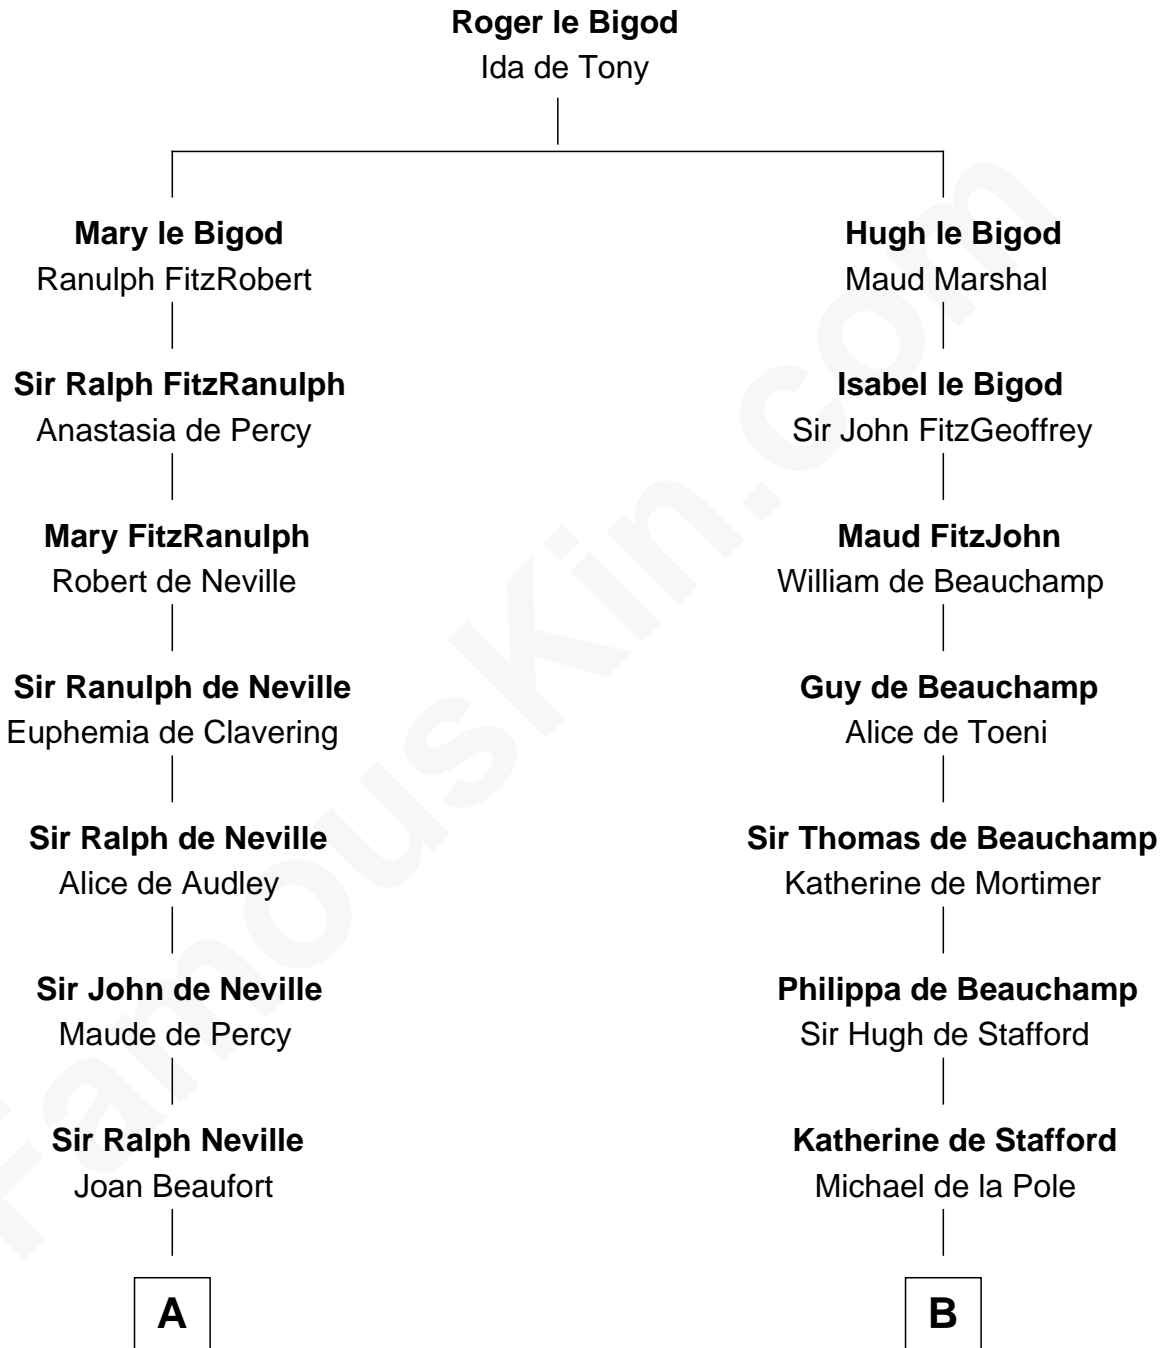

FamousKin.com Relationship Chart of

E. M. Forster
English Novelist

14th cousin 7 times removed of

Rev. William Skepper
(c1597 - c1650) Great Migration Immigrant 1639

C

Lucy Watson
John Thornton

Henry Thornton
Marianne Sykes

Laura Thornton
Charles Forster

Edward Morgan Llewellyn Forster
Alice Clara Whichelo

E. M. Forster
English Novelist

FamousKin.com