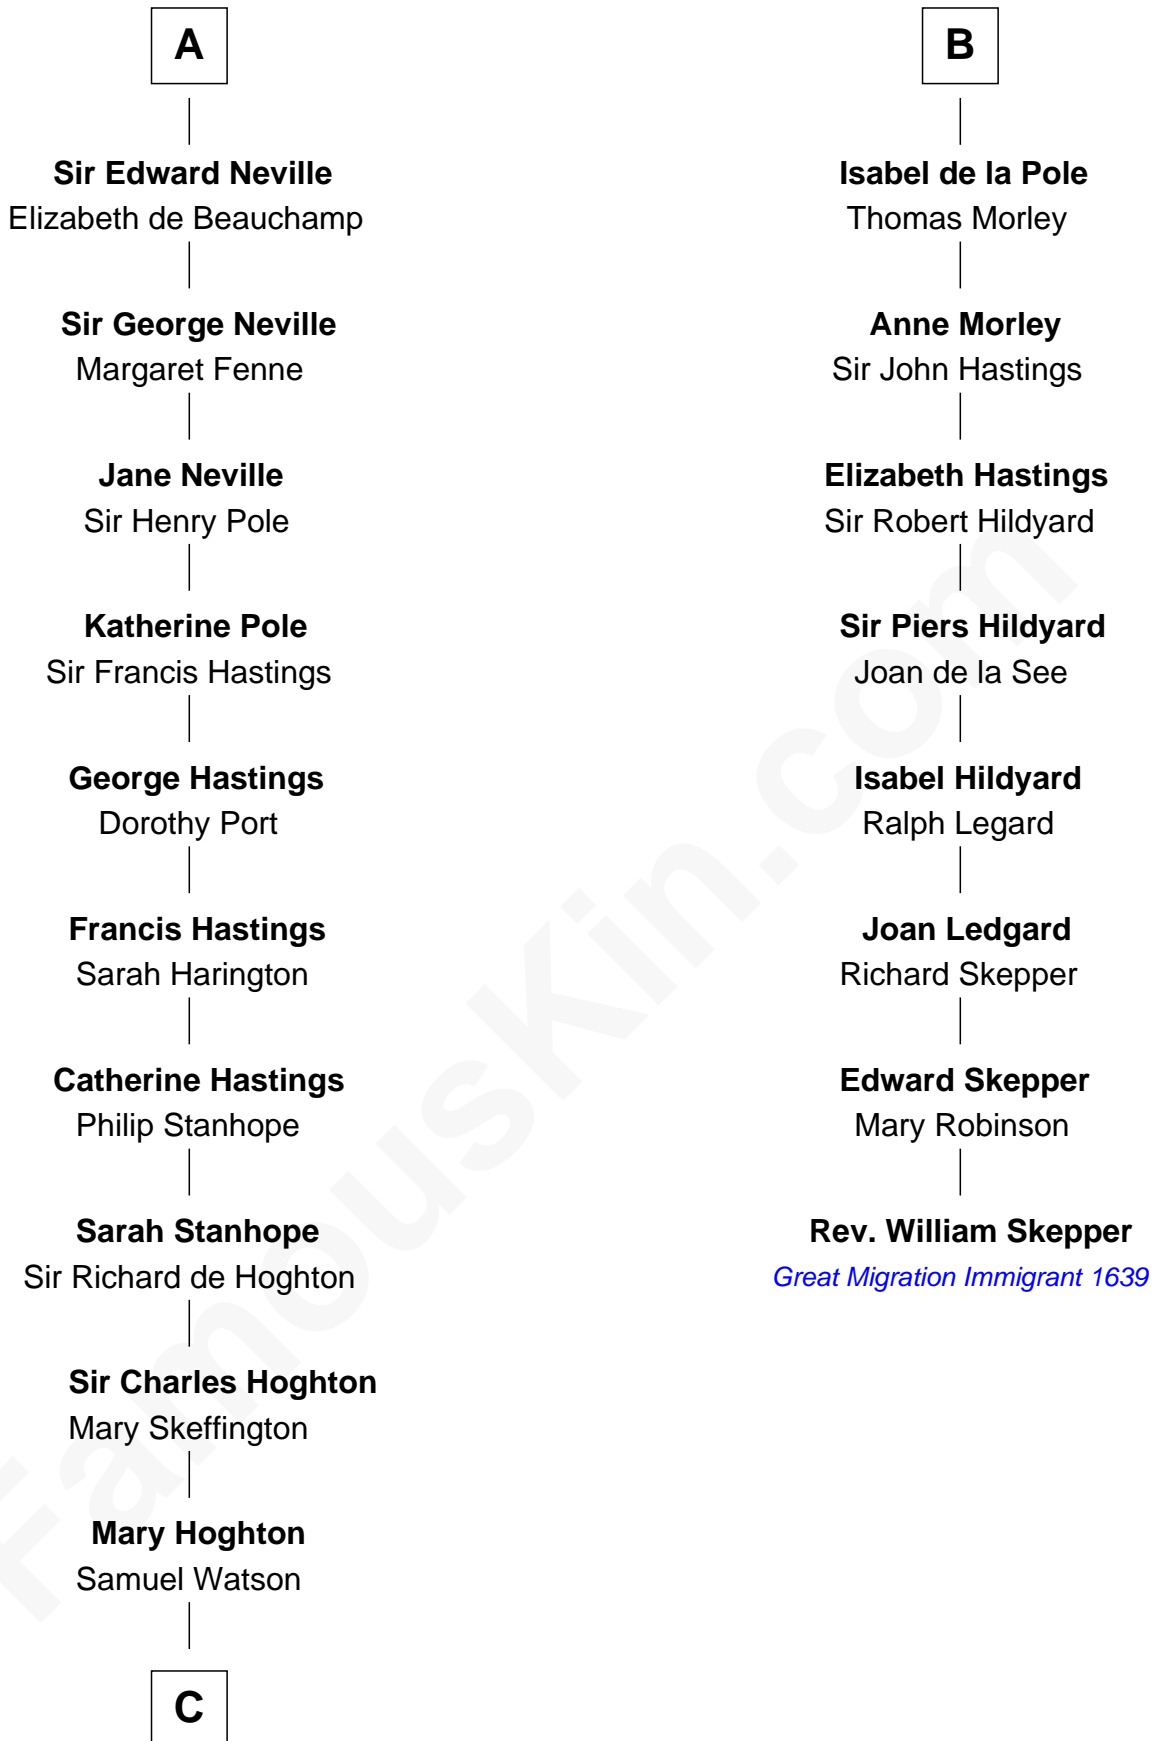

FamousKin.com Relationship Chart of

E. M. Forster
English Novelist

14th cousin 7 times removed of

Rev. William Skepper
(c1597 - c1650) Great Migration Immigrant 1639

C

Lucy Watson
John Thornton

Henry Thornton
Marianne Sykes

Laura Thornton
Charles Forster

Edward Morgan Llewellyn Forster
Alice Clara Whichelo

E. M. Forster
English Novelist

FamousKin.com