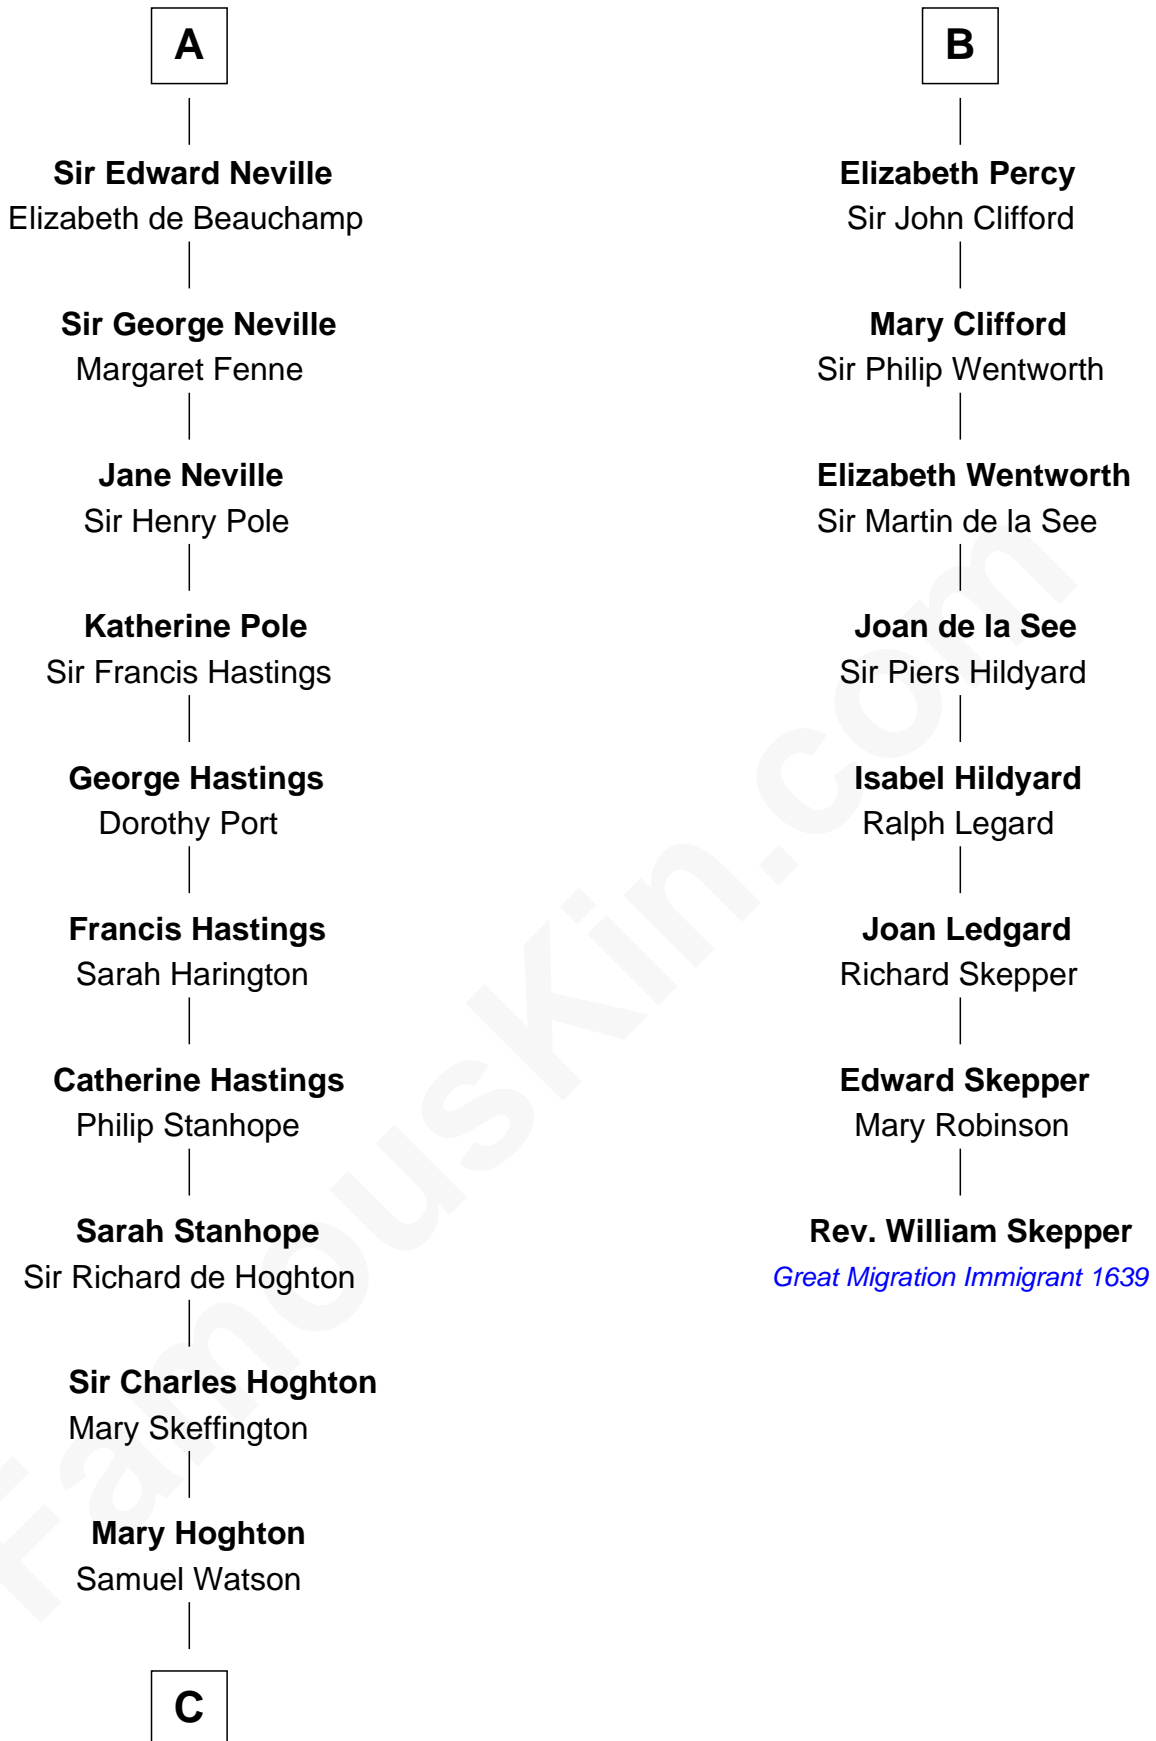

FamousKin.com Relationship Chart of

E. M. Forster
English Novelist

14th cousin 7 times removed of

Rev. William Skepper
(c1597 - c1650) Great Migration Immigrant 1639

Hugh de Kevelioc

C

Lucy Watson

John Thornton

Henry Thornton

Marianne Sykes

Laura Thornton

Charles Forster

Edward Morgan Llewellyn Forster

Alice Clara Whichelo

E. M. Forster

English Novelist