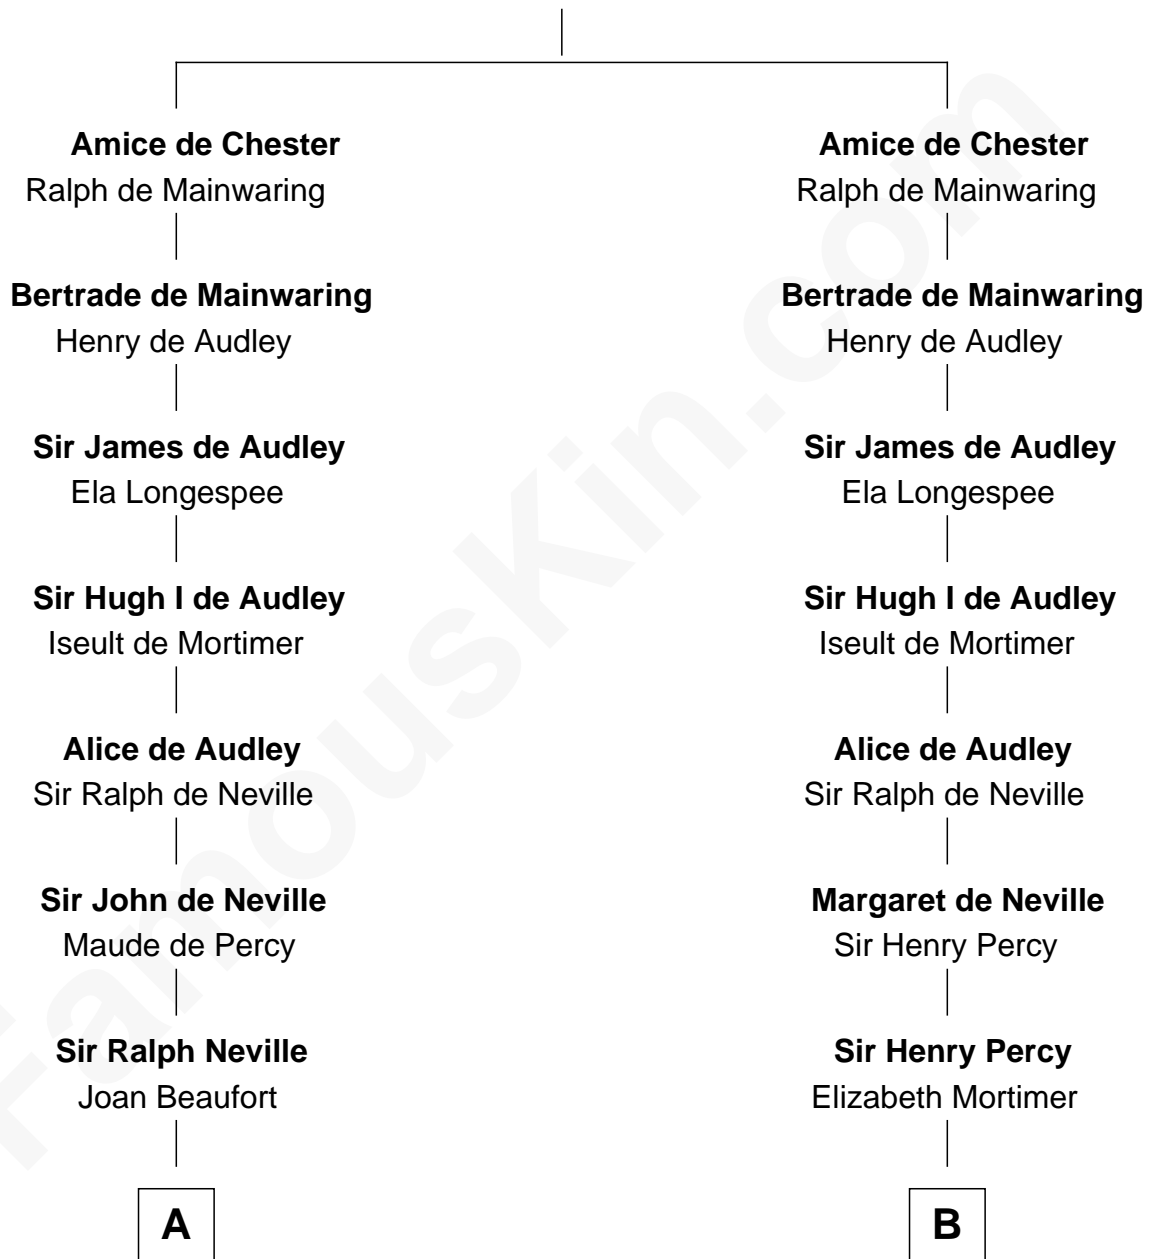

FamousKin.com Relationship Chart of

E. M. Forster
English Novelist

14th cousin 7 times removed of

Rev. William Skepper
(c1597 - c1650) Great Migration Immigrant 1639

Hugh de Kevelioc

C

Lucy Watson

John Thornton

Henry Thornton

Marianne Sykes

Laura Thornton

Charles Forster

Edward Morgan Llewellyn Forster

Alice Clara Whichelo

E. M. Forster

English Novelist

FamousKin.com