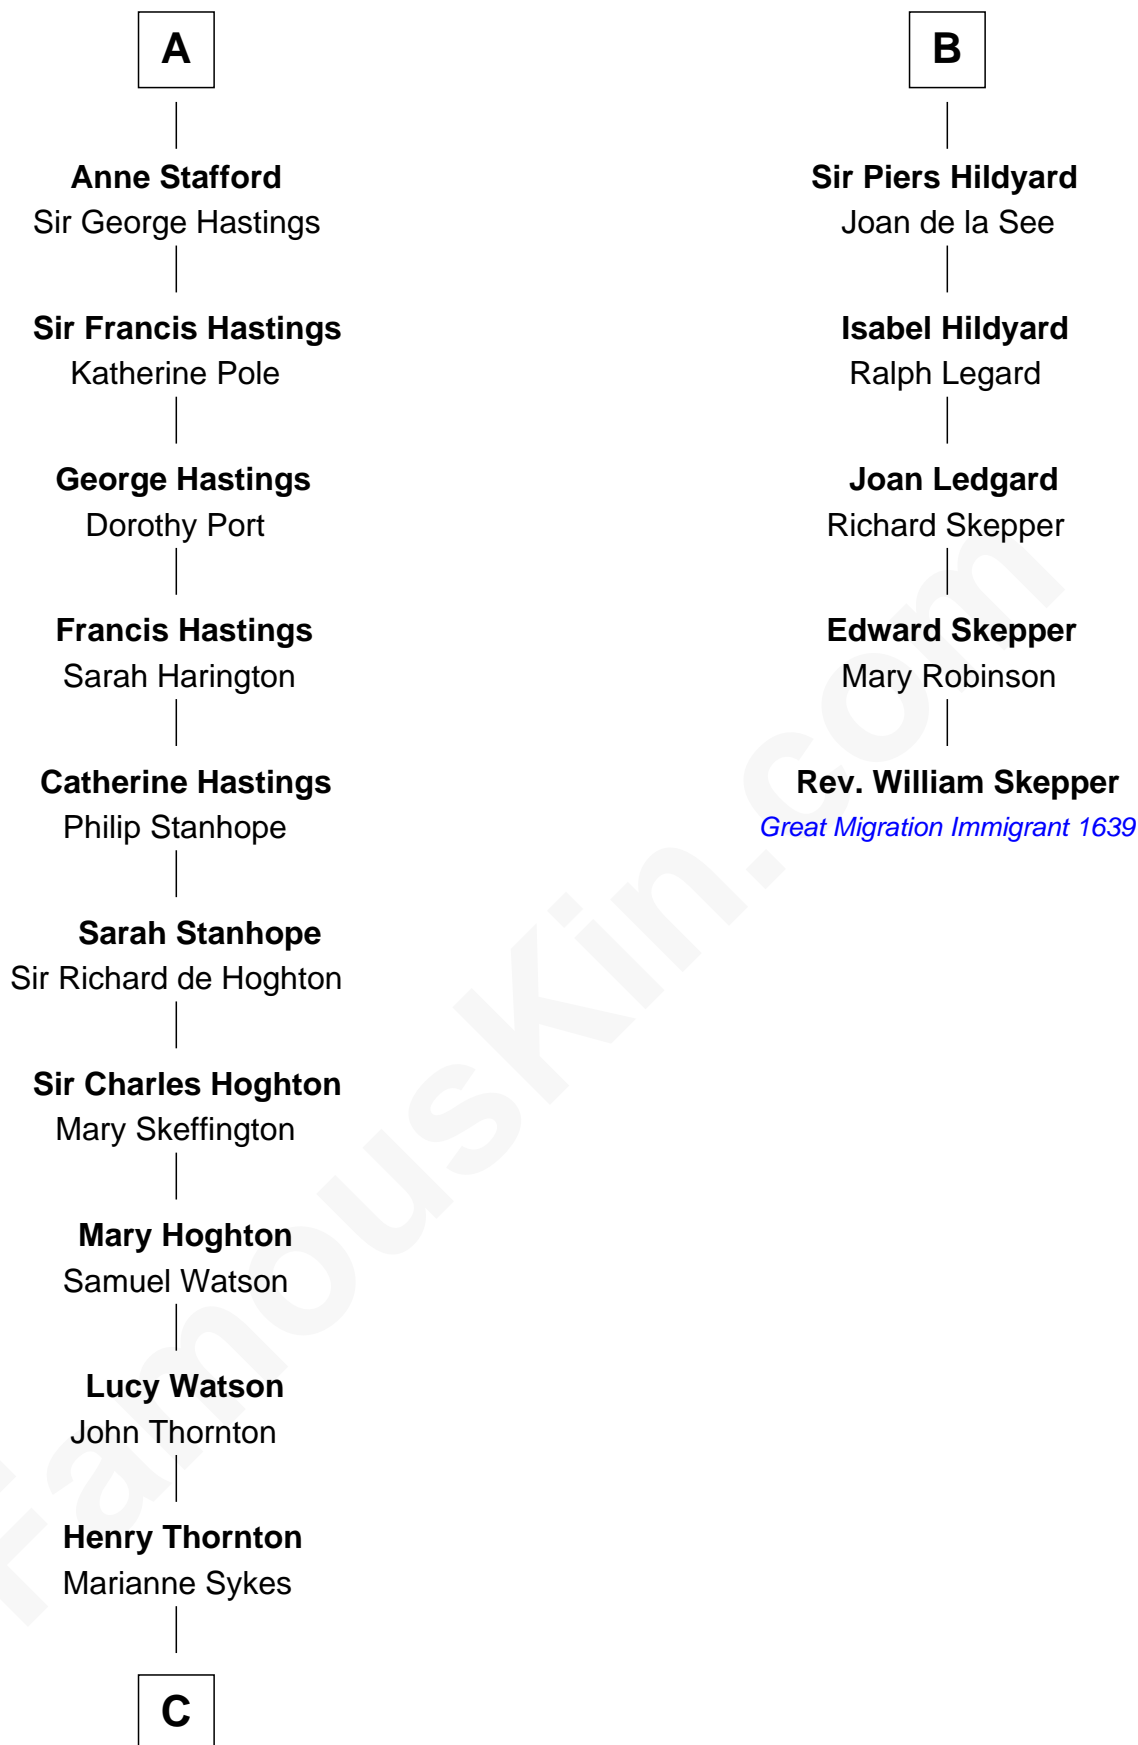

FamousKin.com Relationship Chart of

E. M. Forster
English Novelist

11th cousin 8 times removed of

Rev. William Skepper
(c1597 - c1650) *Great Migration Immigrant 1639*

Sir Gilbert de Clare
Joan of Acre

C

—
Laura Thornton

Charles Forster

—
Edward Morgan Llewellyn Forster

Alice Clara Whichelo

—
E. M. Forster

English Novelist

FamousKin.com