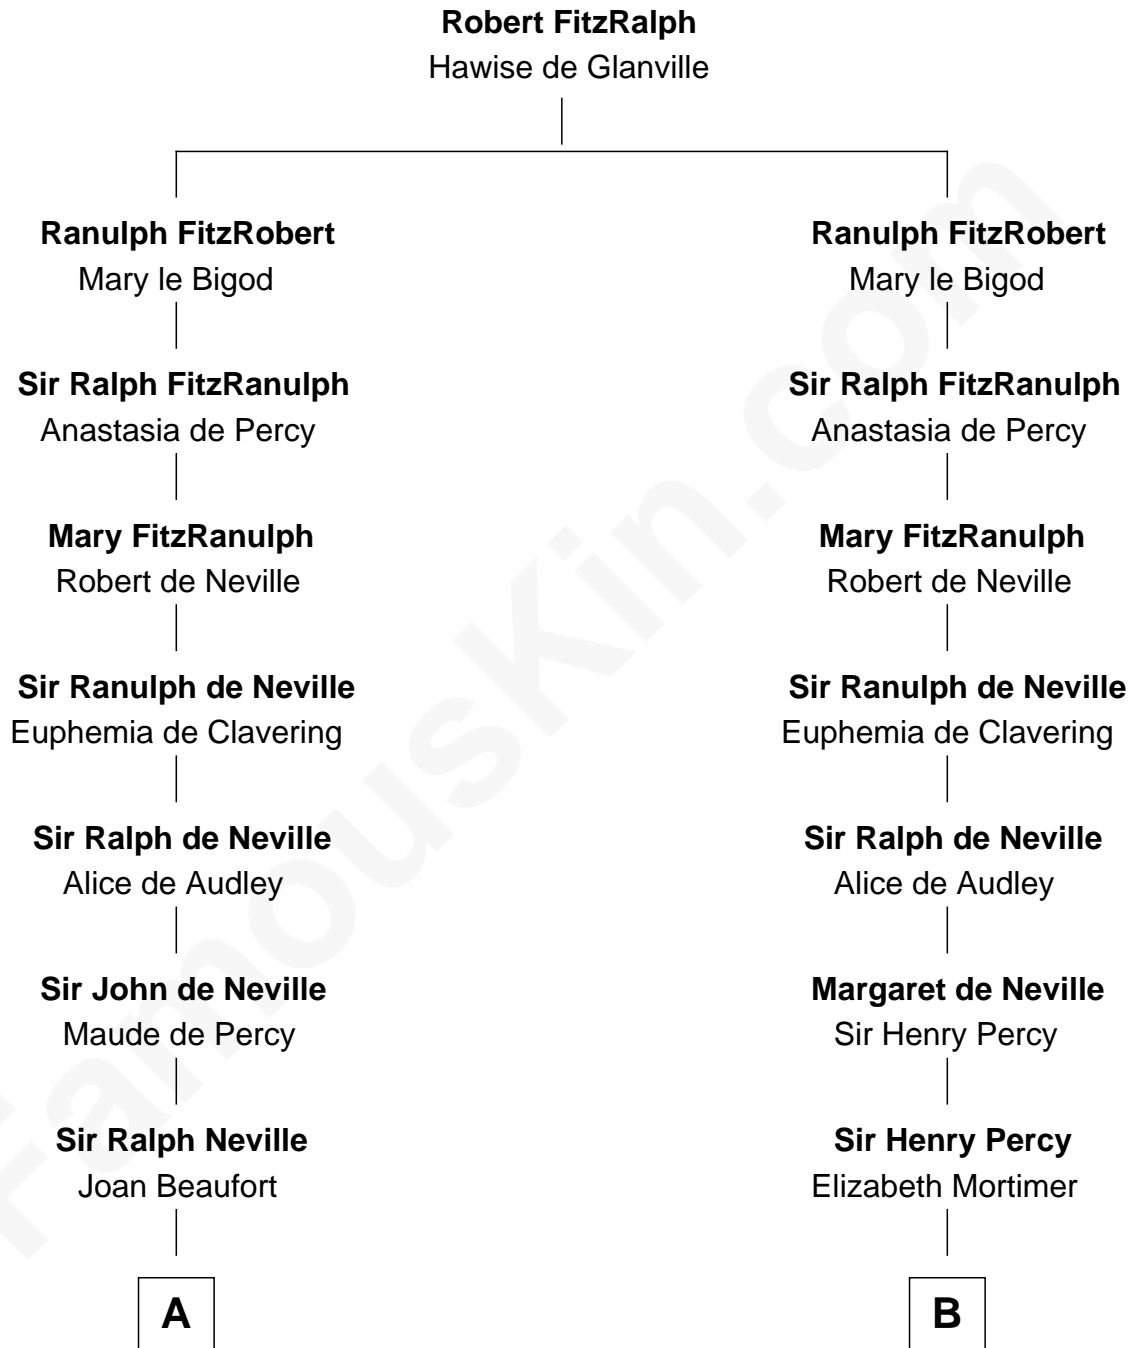

FamousKin.com Relationship Chart of

E. M. Forster
English Novelist

14th cousin 7 times removed of

Rev. William Skepper
(c1597 - c1650) Great Migration Immigrant 1639

C

—
Lucy Watson

John Thornton

—
Henry Thornton

Marianne Sykes

—
Laura Thornton

Charles Forster

—
Edward Morgan Llewellyn Forster

Alice Clara Whichelo

—
E. M. Forster

English Novelist

FamousKin.com