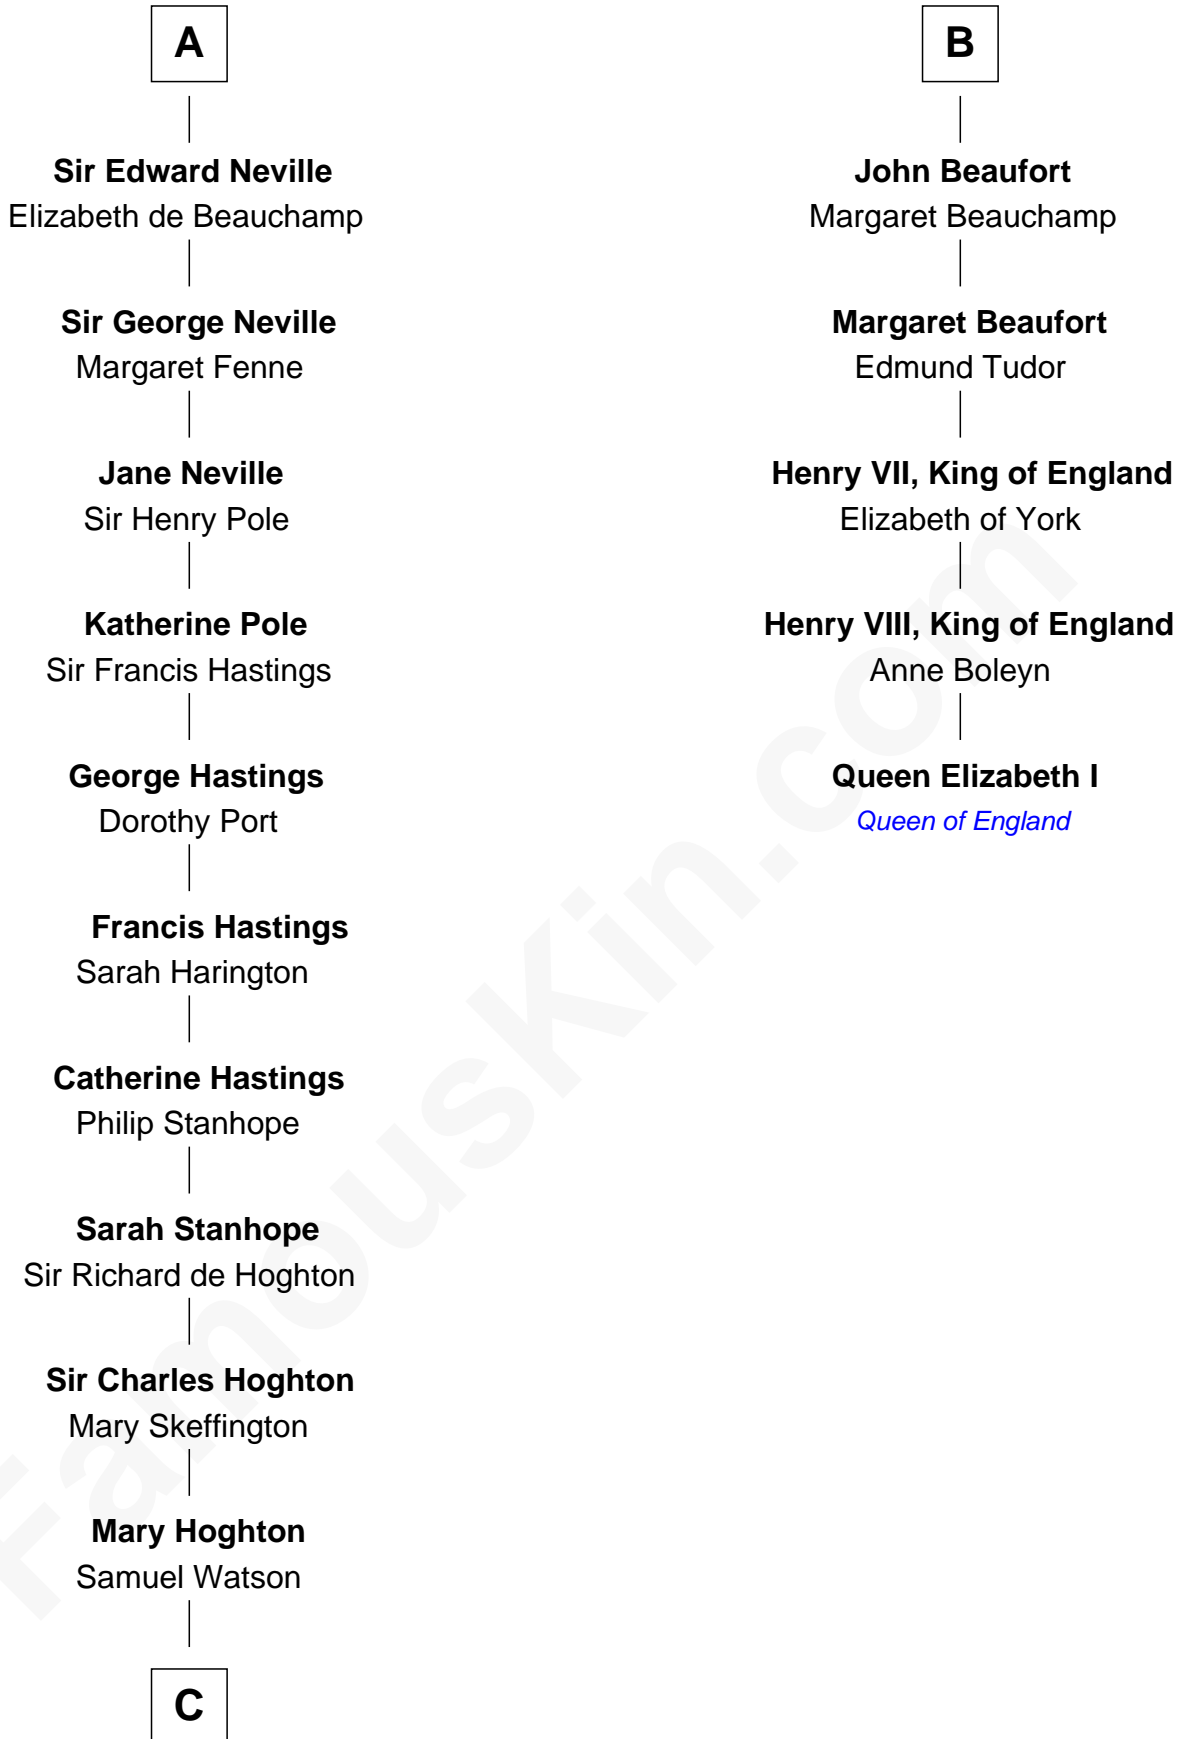

FamousKin.com Relationship Chart of

E. M. Forster
English Novelist

11th cousin 10 times removed of

Queen Elizabeth I
Queen of England

Henry II, King of England

not married
Ida de Tony

with wife
Eleanor of Aquitaine

Sir William Longespee
Ela of Salisbury

John, King of England
Isabelle of Angoulême

William Longespee
Idoine de Camville

Henry III, King of England
Eleanor of Provence

Ela Longespee
Sir James de Audley

Edward I, King of England
Eleanor of Castile

Sir Hugh I de Audley
Iselt de Mortimer

Edward II, King of England
Isabella of France

Alice de Audley
Sir Ralph de Neville

Edward III, King of England
Philippa of Hainault

Sir John de Neville
Maude de Percy

John of Gaunt
Katherine Roet

Sir Ralph Neville
Joan Beaufort

Sir John Beaufort
Margaret de Holand

A

B

C

Lucy Watson

John Thornton