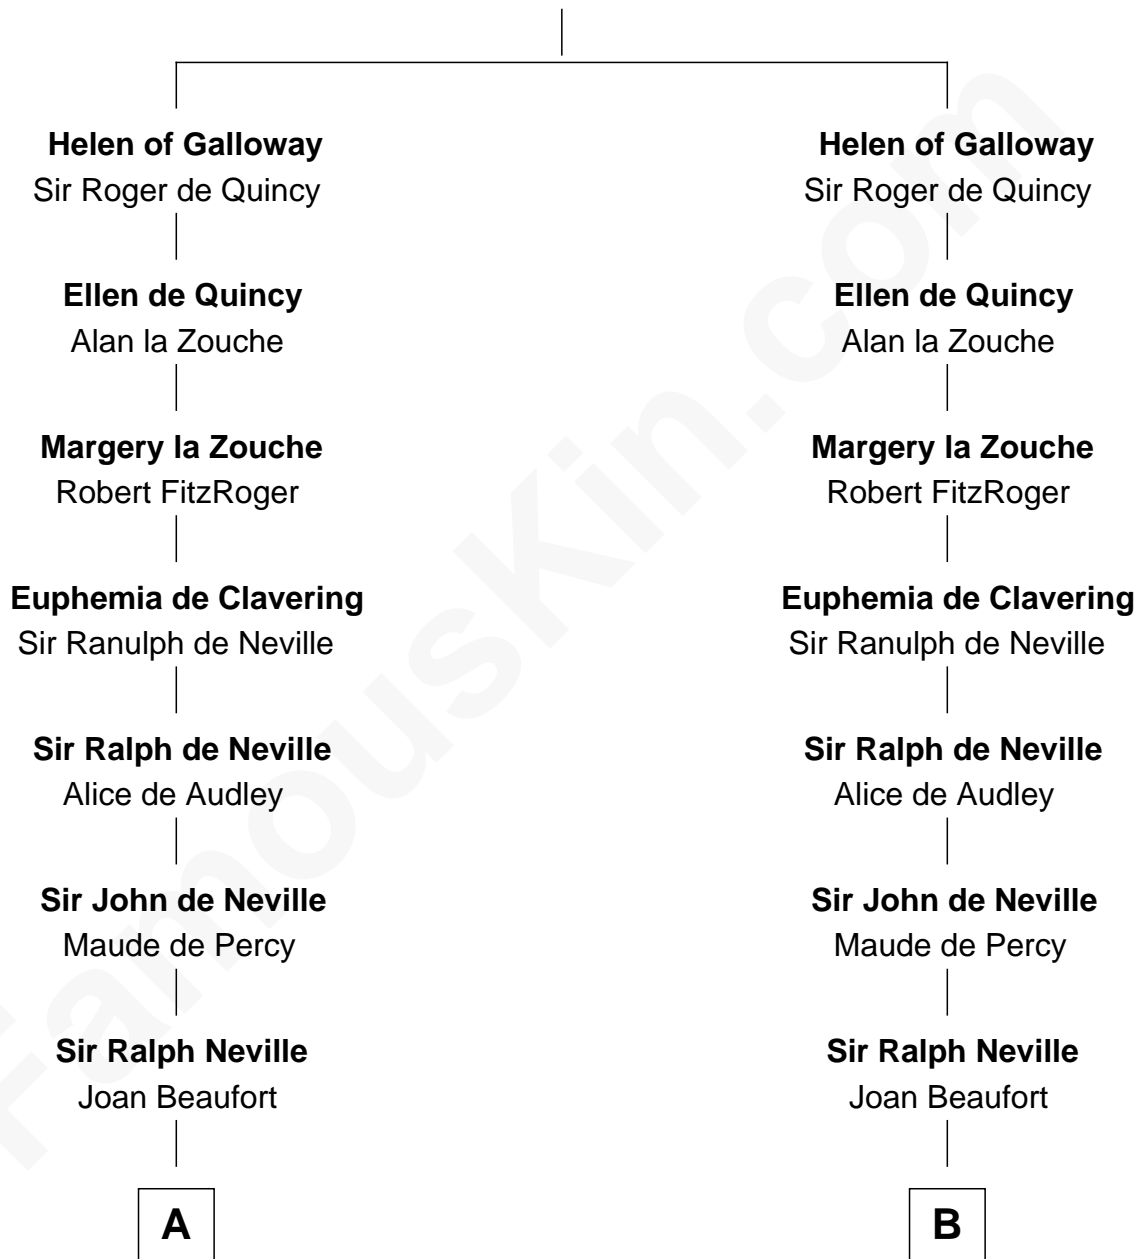

# FamousKin.com Relationship Chart of

**E. M. Forster**  
*English Novelist*

11th cousin 10 times removed of

**Queen Elizabeth I**  
*Queen of England*

**Alan of Galloway**  
Helen de l'Isle

**C**

**Lucy Watson**

John Thornton

**Henry Thornton**

Marianne Sykes

**Laura Thornton**

Charles Forster

**Edward Morgan Llewellyn Forster**

Alice Clara Whichelo

**E. M. Forster**