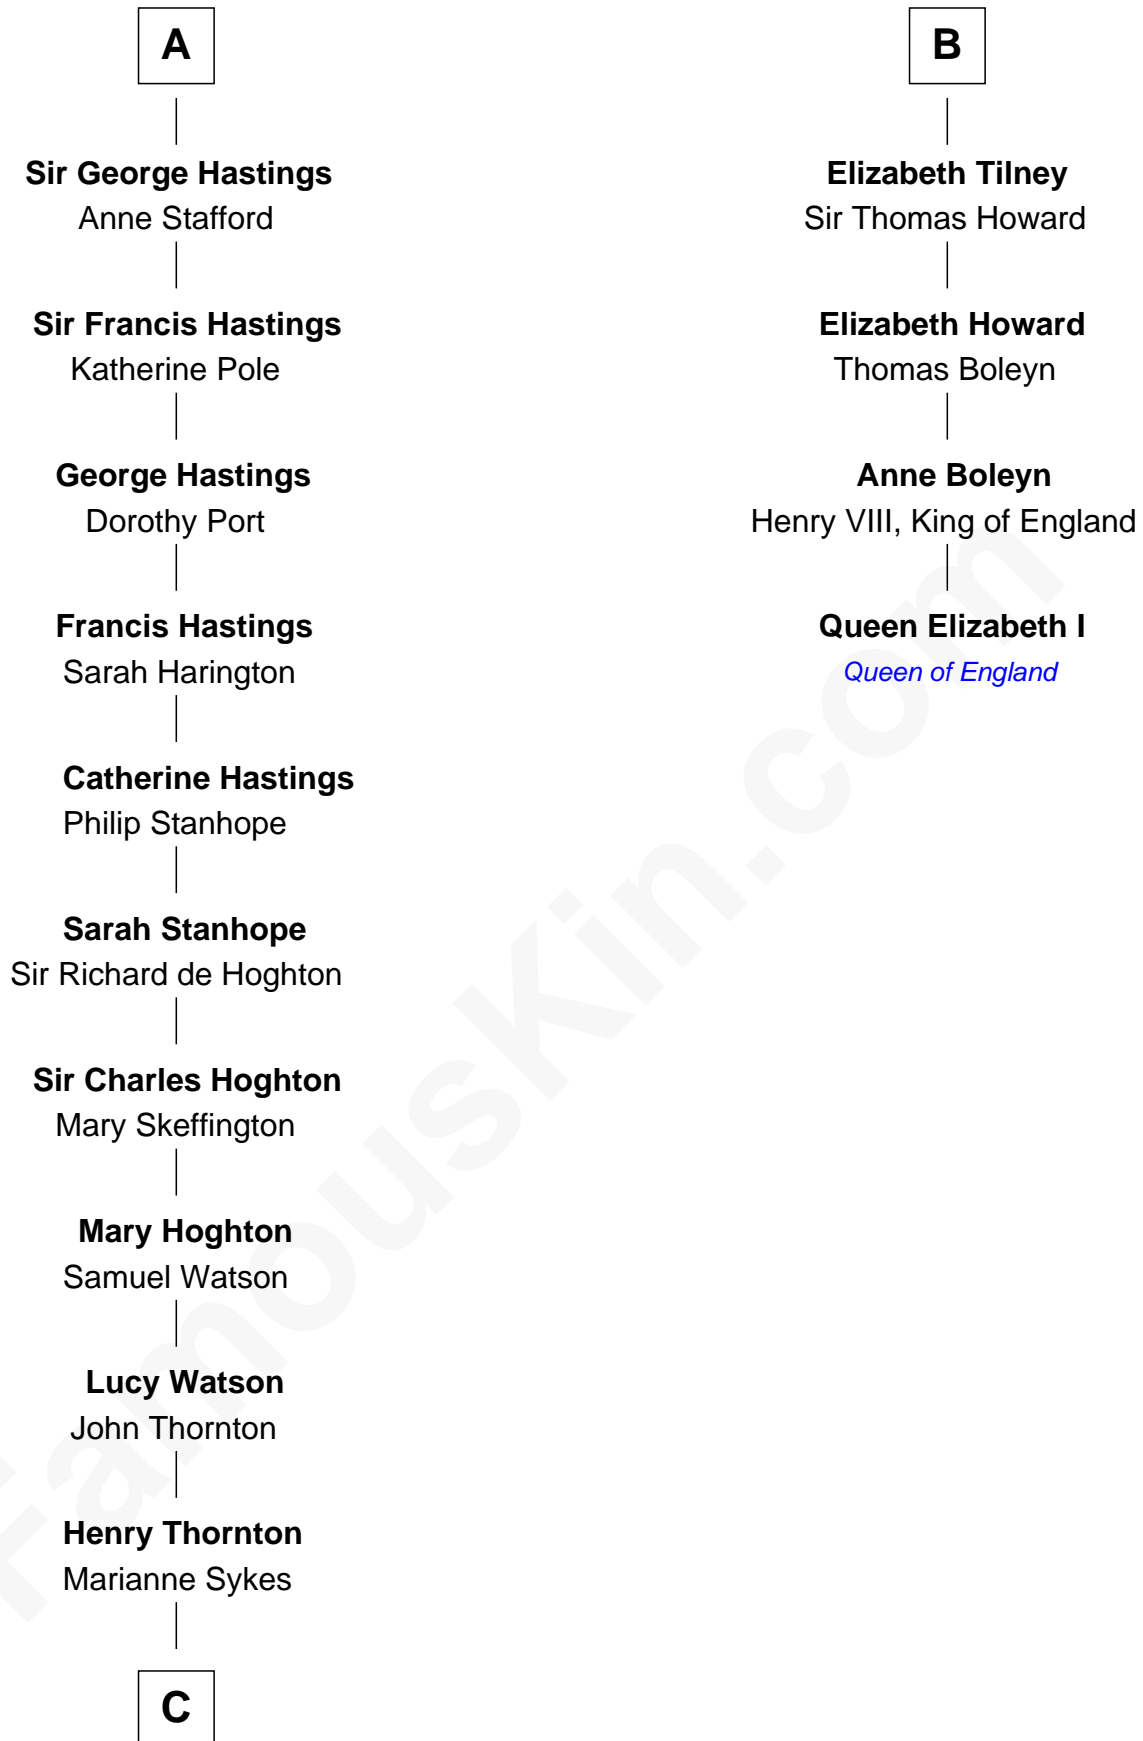

FamousKin.com Relationship Chart of

E. M. Forster
English Novelist

10th cousin 9 times removed of

Queen Elizabeth I
Queen of England

William de Odingsells
Ela FitzWalter

Margaret de Oddingseles

Sir John de Grey

Sir Laurence Cheney

Elizabeth Cheney

Sir Frederick Tilney

B

C

—
Laura Thornton

Charles Forster

—
Edward Morgan Llewellyn Forster