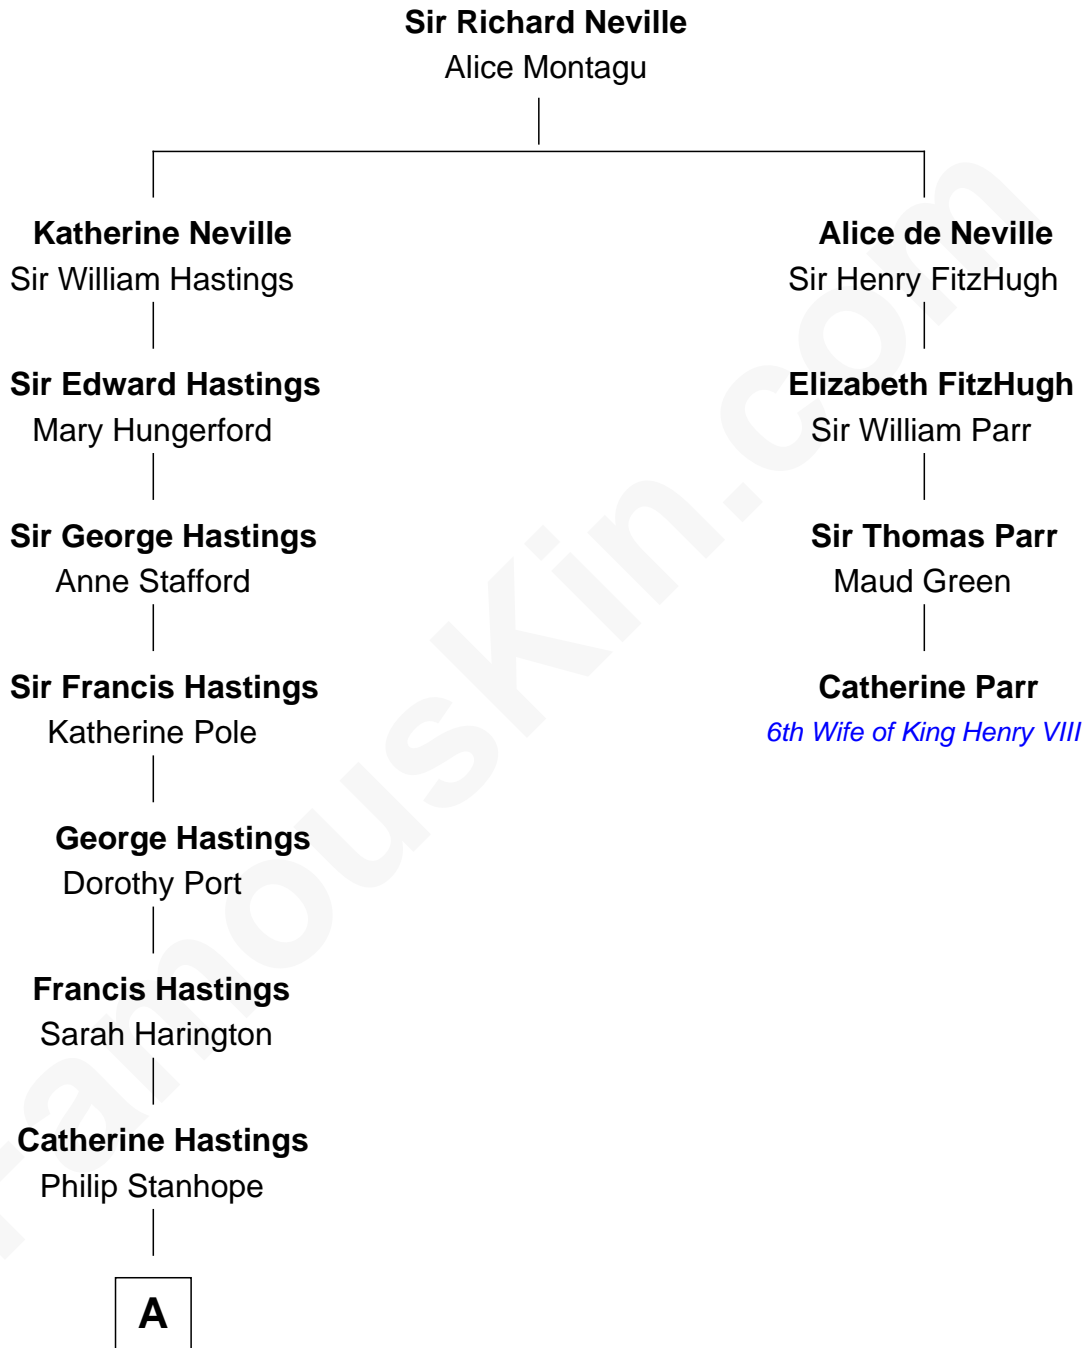

FamousKin.com Relationship Chart of

E. M. Forster
English Novelist

3rd cousin 11 times removed of

Catherine Parr
6th Wife of King Henry VIII

A

—
Sarah Stanhope
Sir Richard de Hoghton

—
Sir Charles Hoghton
Mary Skeffington

—
Mary Hoghton
Samuel Watson

—
Lucy Watson
John Thornton

—
Henry Thornton
Marianne Sykes

—
Laura Thornton
Charles Forster

—
Edward Morgan Llewellyn Forster
Alice Clara Whichelo

—
E. M. Forster
English Novelist