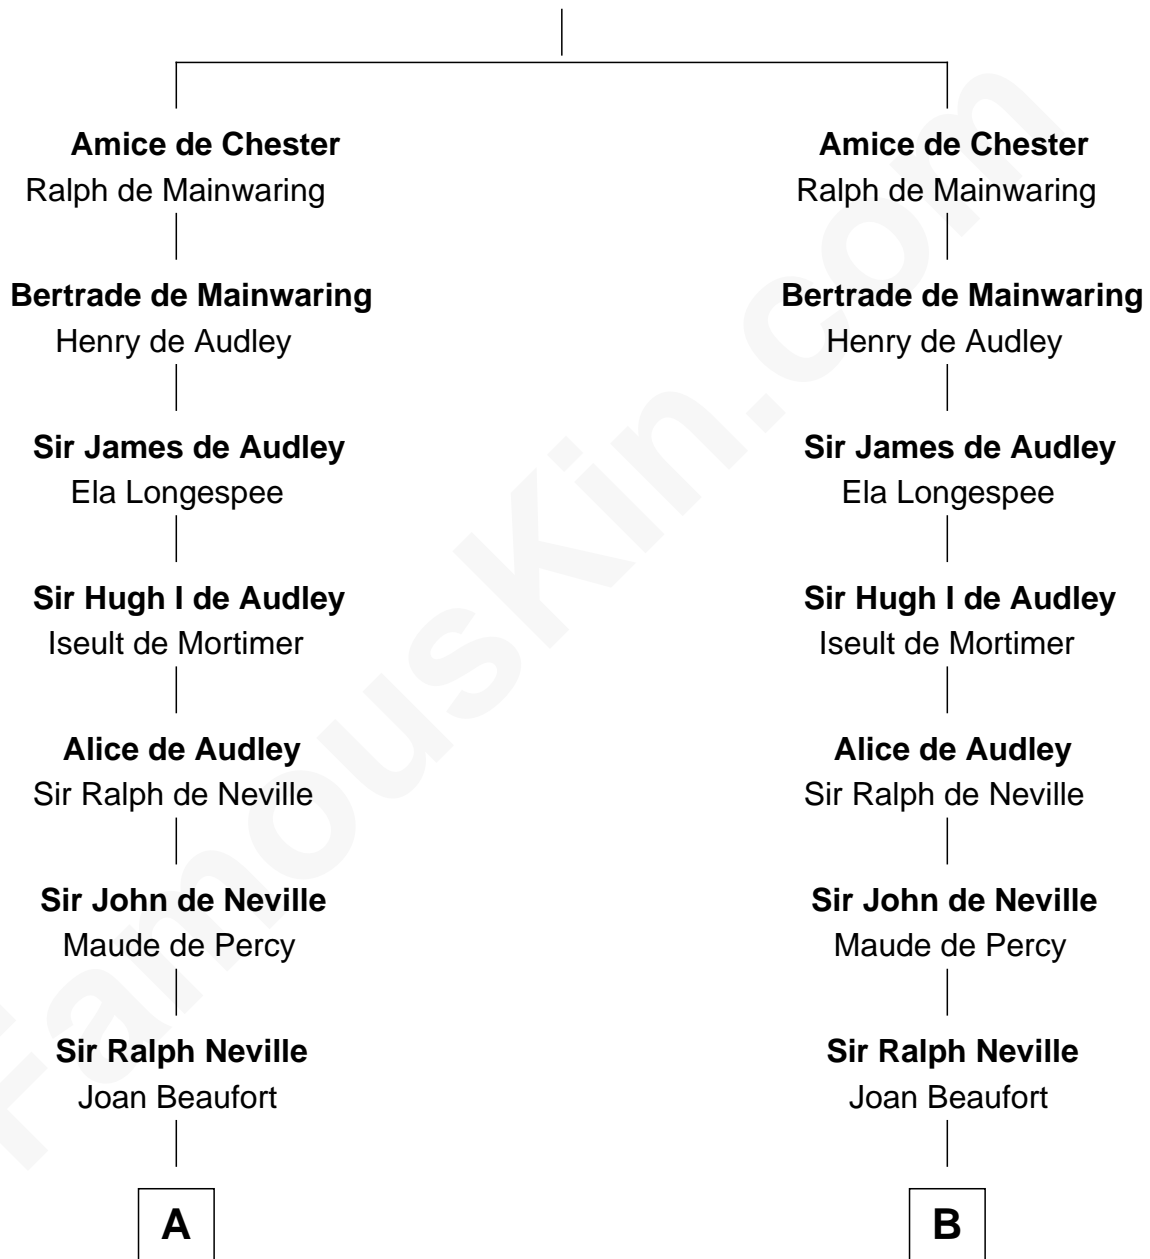

# FamousKin.com Relationship Chart of

**E. M. Forster**  
*English Novelist*

11th cousin 10 times removed of

**Catherine Parr**  
*6th Wife of King Henry VIII*

**Hugh de Kevelioc**

-----

**C**

**Lucy Watson**

John Thornton

**Henry Thornton**

Marianne Sykes

**Laura Thornton**

Charles Forster

**Edward Morgan Llewellyn Forster**

Alice Clara Whichelo

**E. M. Forster**

*English Novelist*

FamousKin.com