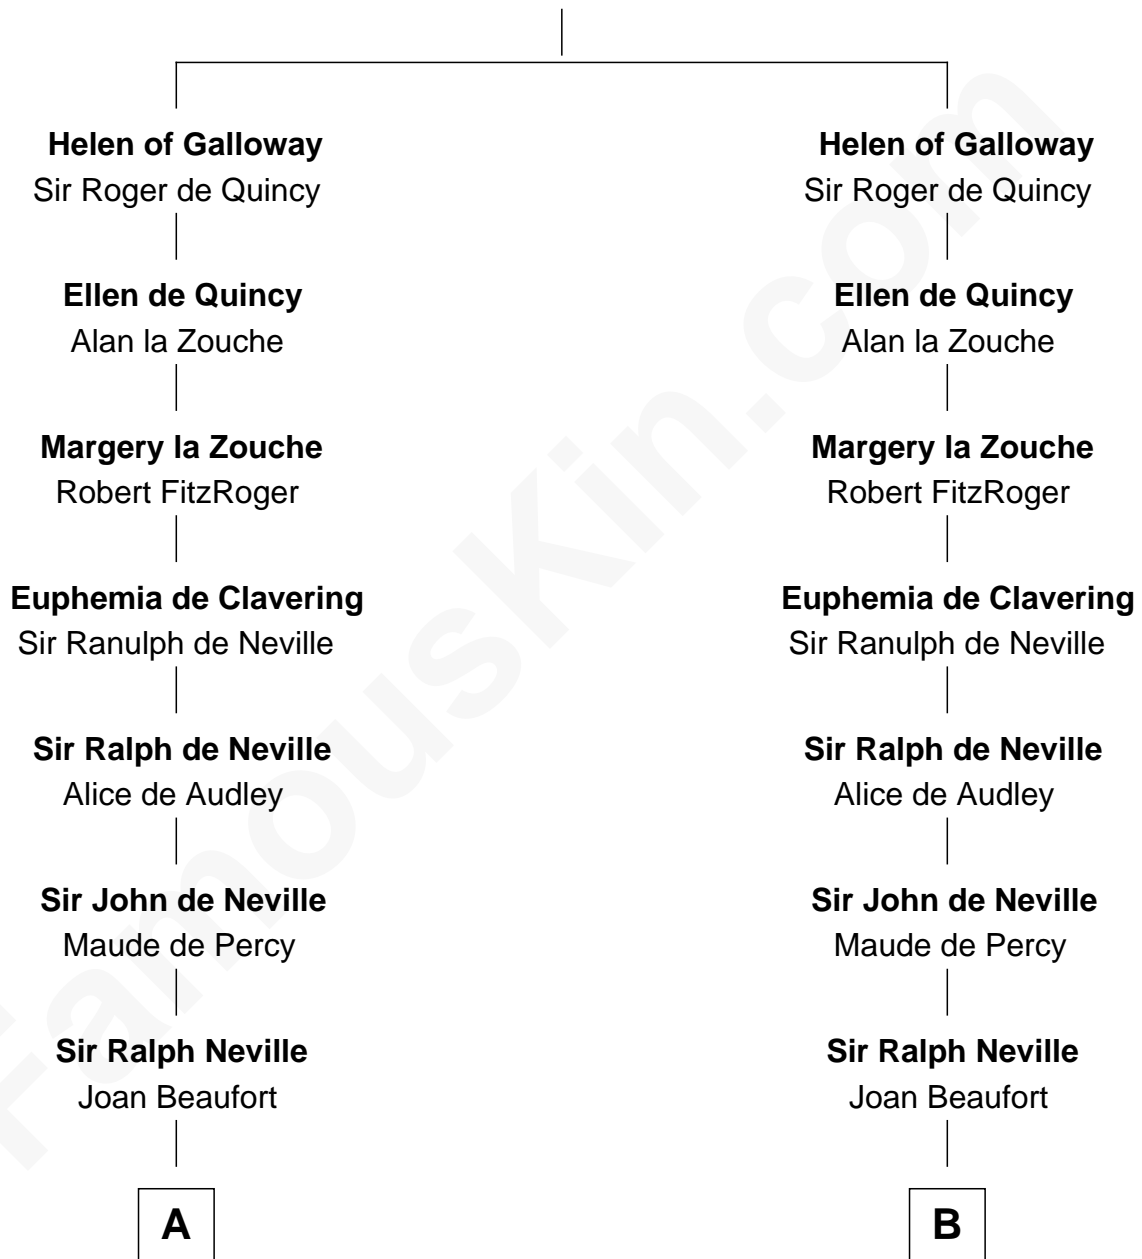

FamousKin.com Relationship Chart of

E. M. Forster
English Novelist

11th cousin 10 times removed of

Catherine Parr
6th Wife of King Henry VIII

Alan of Galloway
Helen de l'Isle

C

Lucy Watson
John Thornton

Henry Thornton
Marianne Sykes

Laura Thornton
Charles Forster

Edward Morgan Llewellyn Forster
Alice Clara Whichelo

E. M. Forster
English Novelist

FamousKin.com